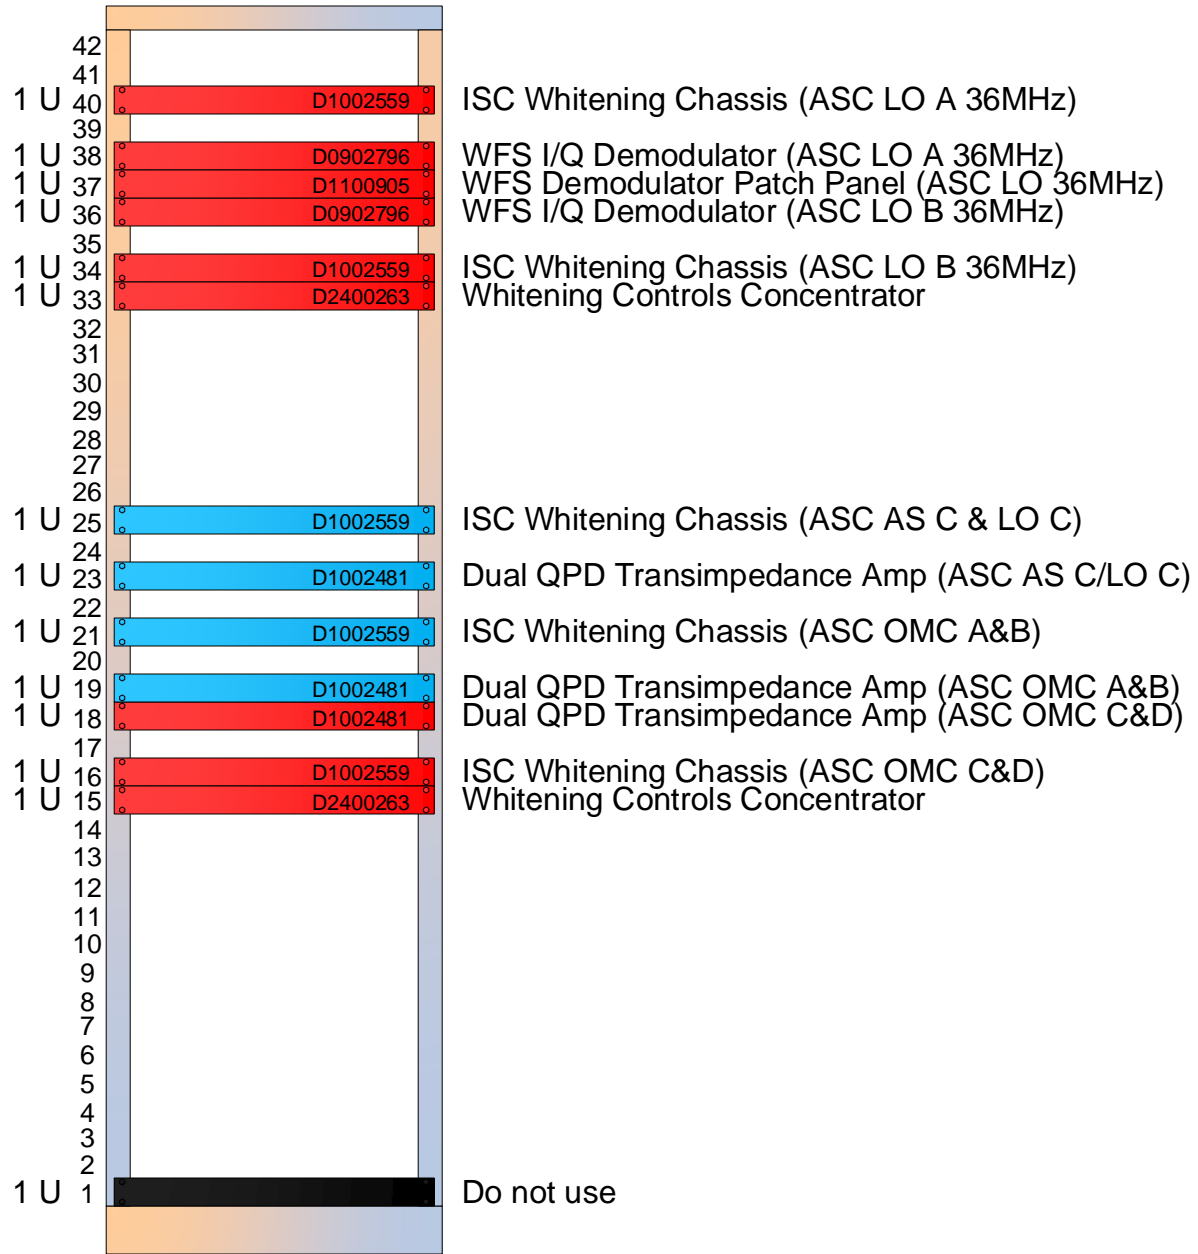

ISC R6

Serves LVEA HAM 6

42 U

Color Key

- 1 U Installed
- 1 U Ready for installation
- 1 U Built but not fully tested
- 1 U Still being built
- 1 U Planned

Status as of 10 July 2024