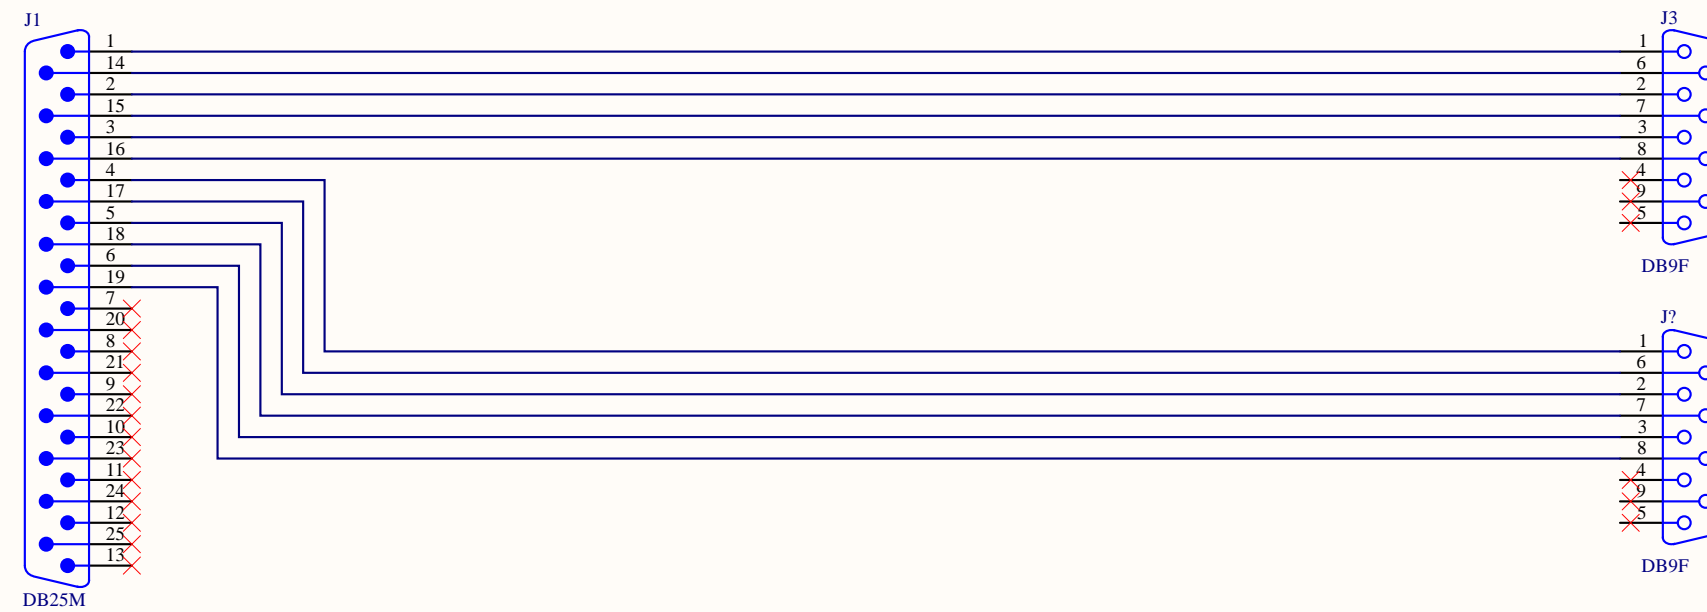

Cable is flat ribbon, length ~4"

BOM:
 2 DB9 female flat ribbon type
 1 DB25 male flat ribbon type
 4" flat ribbon cable 12-25 wide

Used by Dual QPD Patch Panel D2200004.

Title			Connections for Dual QPD Patch Panel		
Size	Number			Revision	
B	D2200141			1	
Date:	4/22/2022	Sheet 1 of	1		
File:	C:\Users\...\D2200141.SchDoc	Drawn By:	Daniel Sigg		