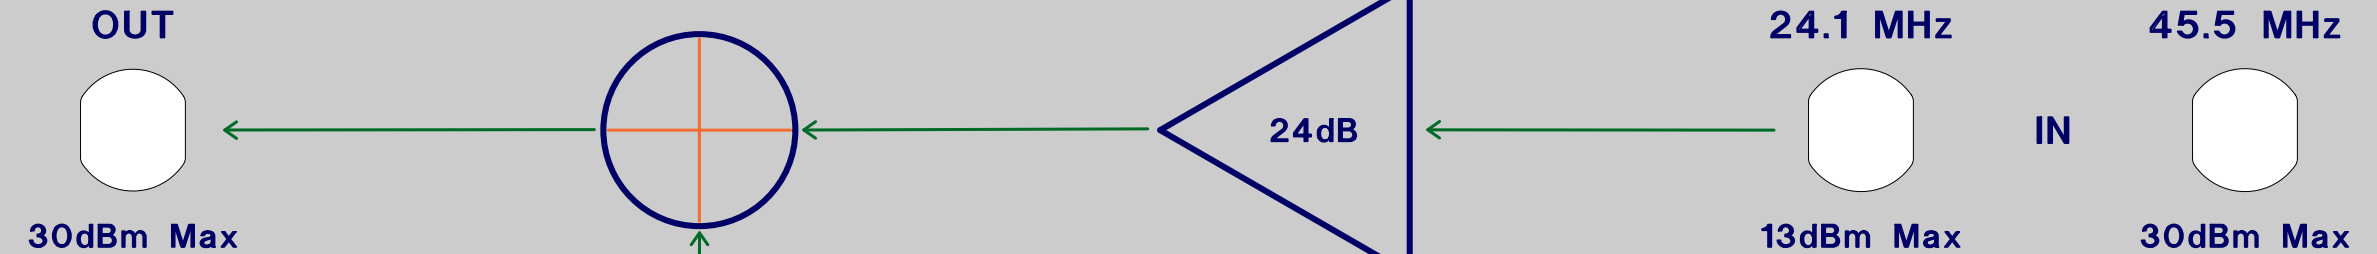

RF Combiner Amplifier

D1800116

ON