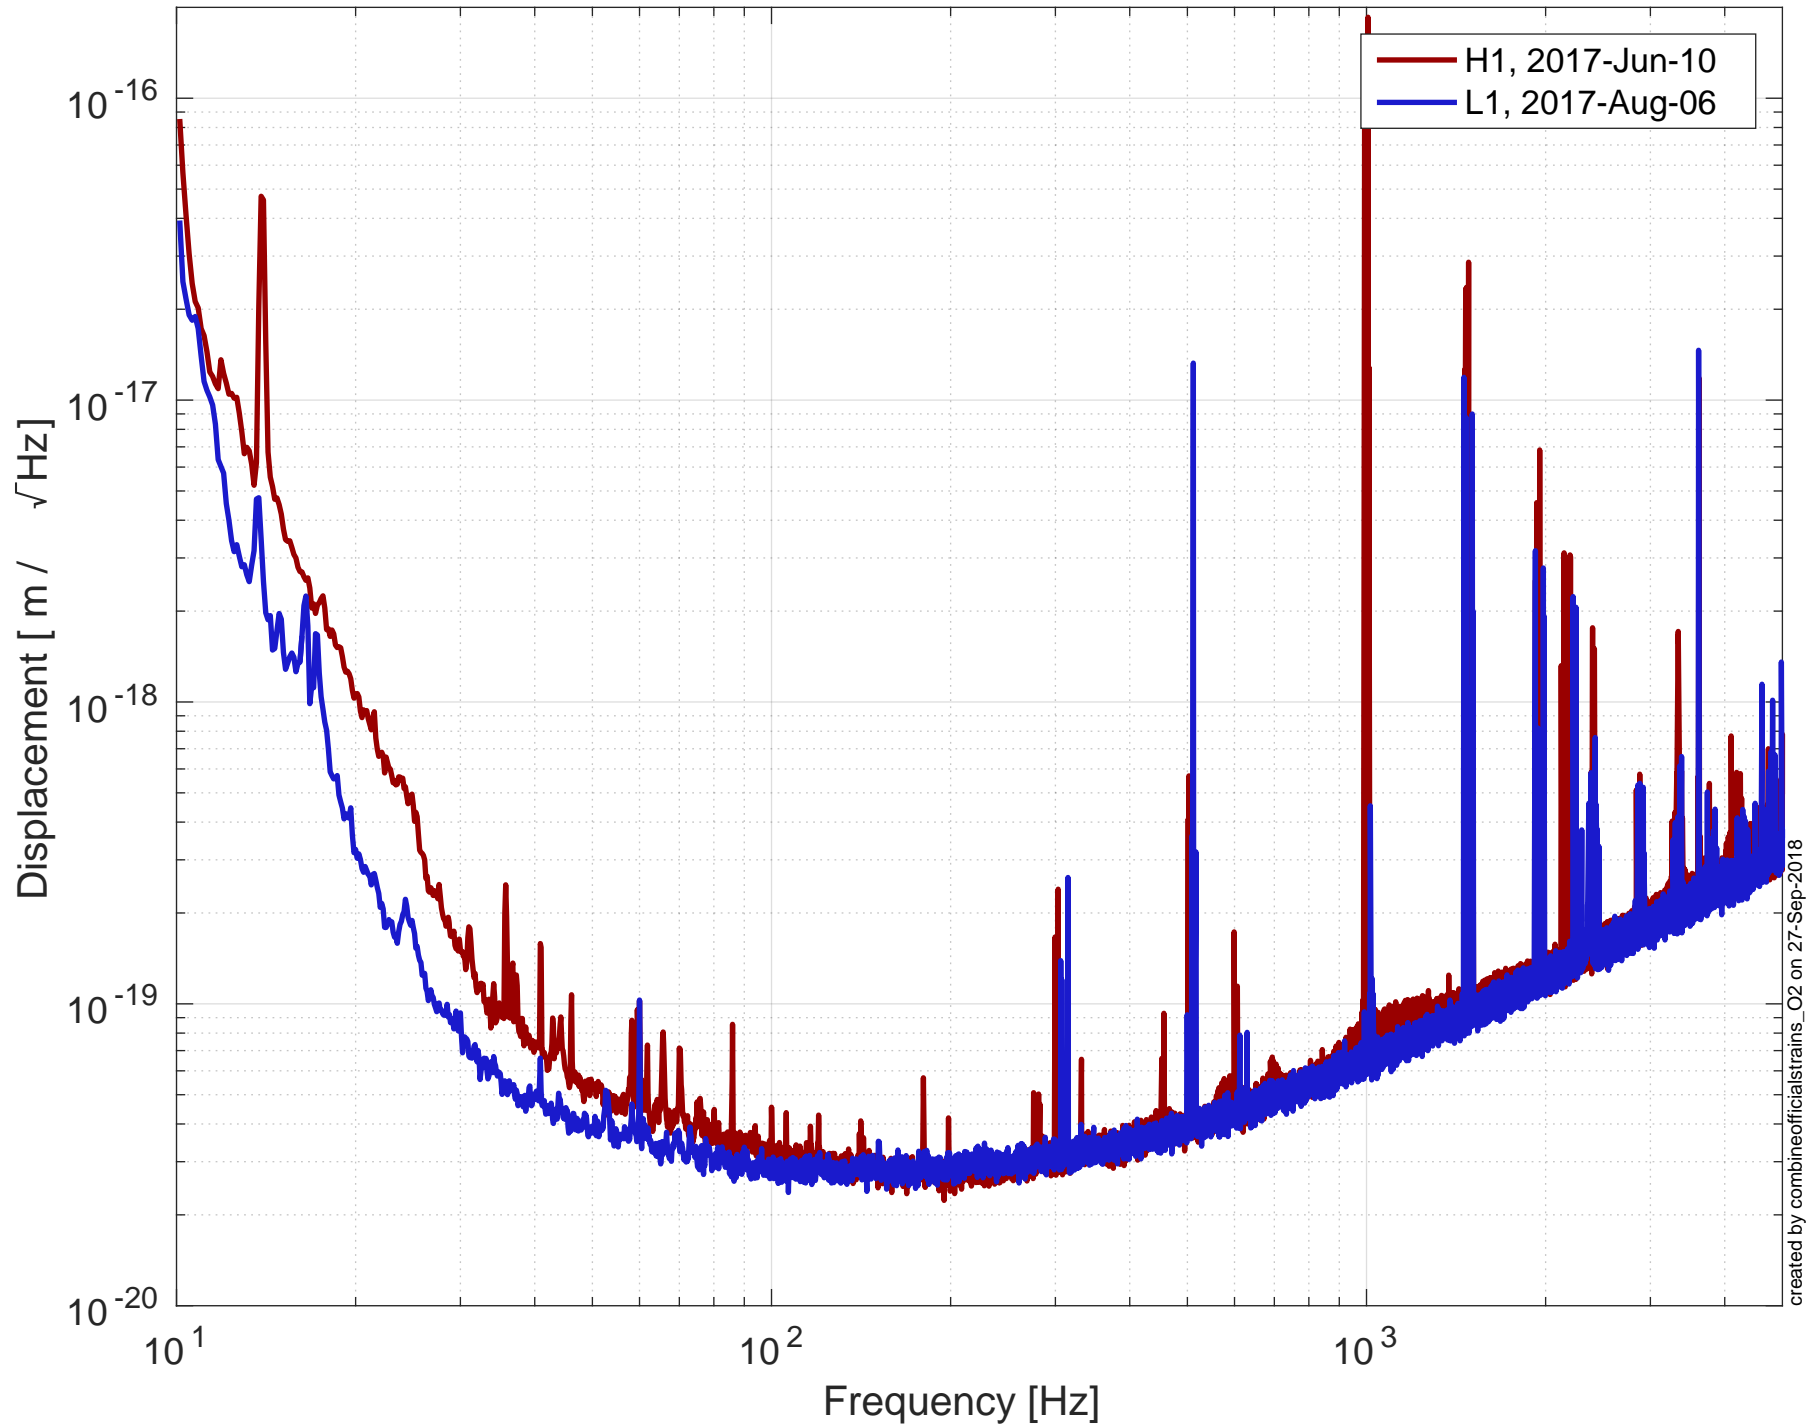

aLIGO Displacement Sensitivity Representative Best for O2, Cleaned

created by combineofficialstrains_O2 on 27-Sep-2018