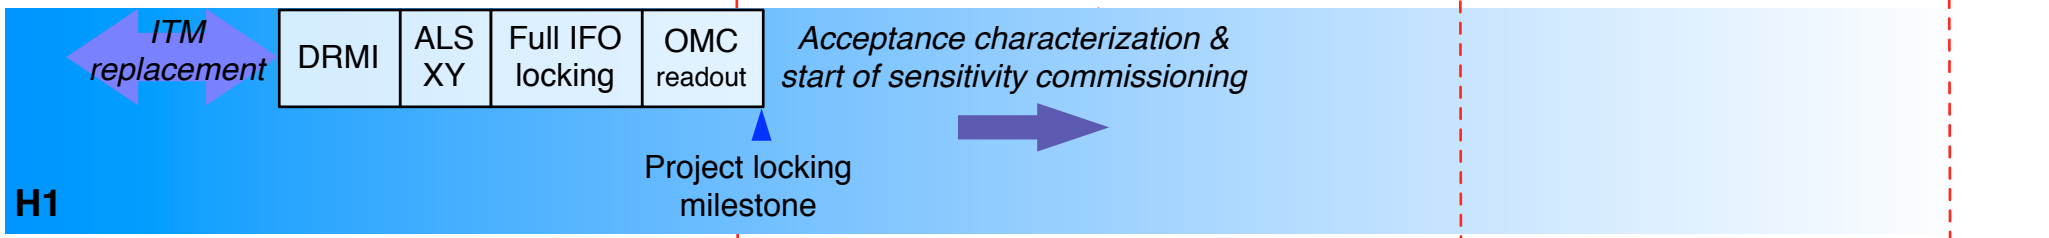

2014

2015

June July Aug Sept Oct Nov Dec Jan Feb Mar Apr May Jun Jul Aug Sep

ER6
 Full IFO @ L1 (no commissioning)
 IMC @ H1 (parasitic test)
 --> **1 week**
 (it could be of course longer with "parasitic" IMC at both sites)

ER7
 Full IFO @ L1 (no commissioning)
 Full IFO @ H1 (no commissioning)
 --> **1 week**

ER8
 Full IFO @ L1 (no commissioning)
 Full IFO @ H1 (no commissioning)
 --> **2 weeks**

ER9 (pre-O1)
 Full IFO @ L1
 Full IFO @ H1
 --> **1 month**