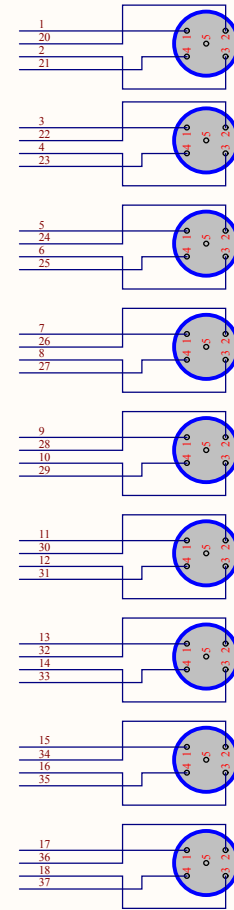

U_D0902569
D0902569.SchDoc

PN1 37 Pin Breakout LIGO D0902569	PN2 M12 Feedthrough Conec 43-01076	PN3 M12 Feedthrough Conec 43-01076	PN4 M12 Feedthrough Conec 43-01076
PN5 Front Panel Front Panel Express D1400062	PN6 M12 Feedthrough Conec 43-01076	PN7 M12 Feedthrough Conec 43-01076	PN8 M12 Feedthrough Conec 43-01076
PN9 Rear Panel Front Panel Express D1400064	PN10 M12 Feedthrough Conec 43-01076	PN11 M12 Feedthrough Conec 43-01076	PN12 M12 Feedthrough Conec 43-01076

Title		
Beckhoff Safety Breakout Box		
Size A3	Number D1400063	Revision 1
Date 2/27/2014	Sheet 1 of 1	
File: C:\Users\...D1400063.SchDoc	Drawn By: A. Sevigny	