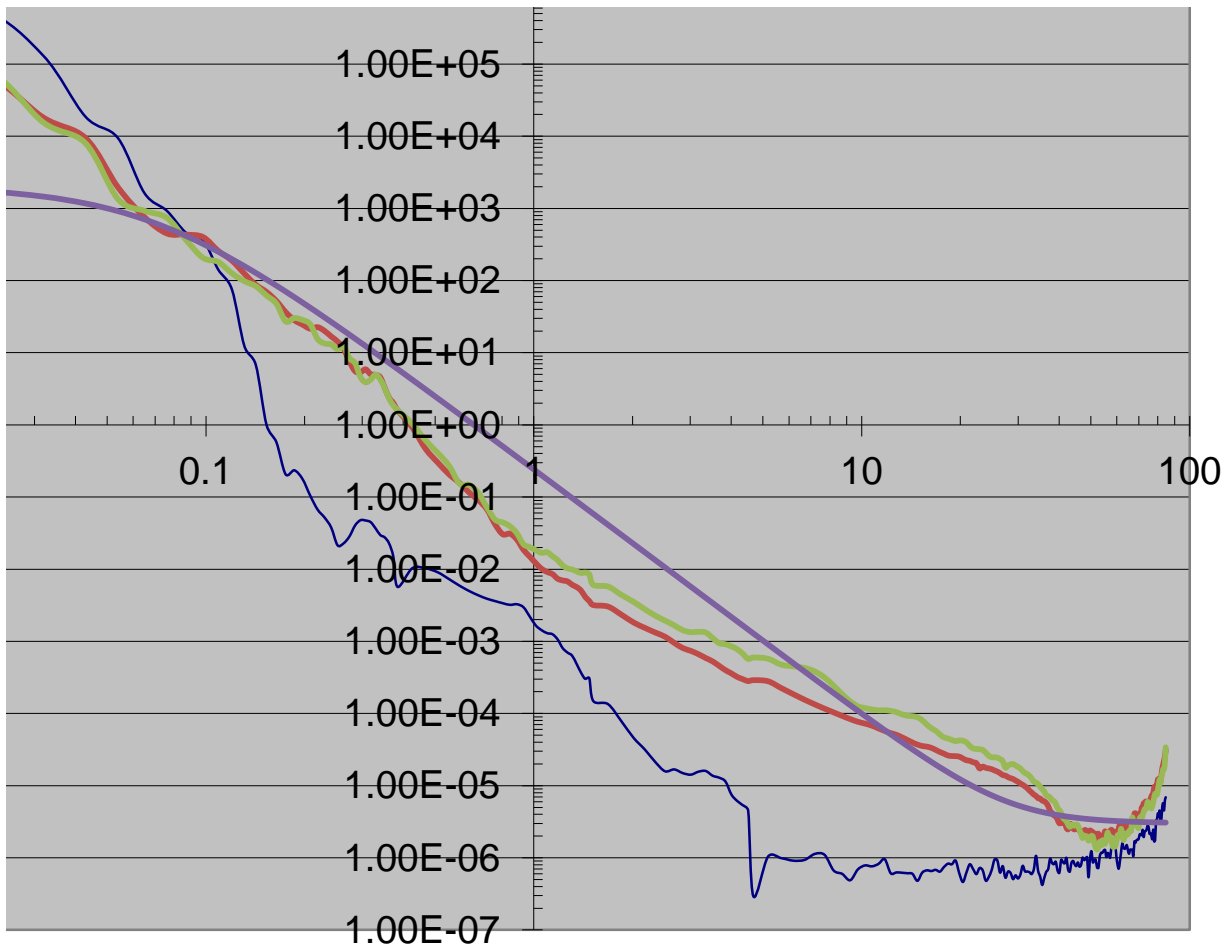

---

**BRDF AR SS, 57 deg incidence  
Backward Scatter**

**Scatter Angle, Deg**

---

---

**BRDF AR SS, 57deg incidence  
Backward Scatter**

**Scatter Angle, Deg**

---