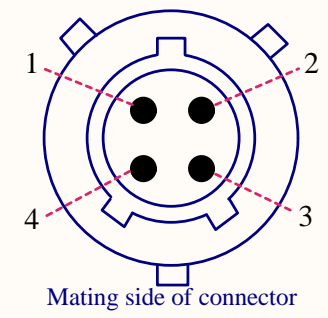

C

C

D

D

Last Edited:

Title		<i>Cable-Breadboard Bracket to DCPD #2</i>		LIGO Laboratory California Institute of Technology Massachusetts Institute of Technology		LIGO	
Size: A	DCC Number: D1300372	Revision: v1	Engineer:	Date: 6/7/2013	Time: 11:38:47 AM		
File: C:\Users\costheld\Documents\chub_ligo_files\ChubAltium\OMC_cables\D1300372.SchDoc				Sheet 1 of 1			