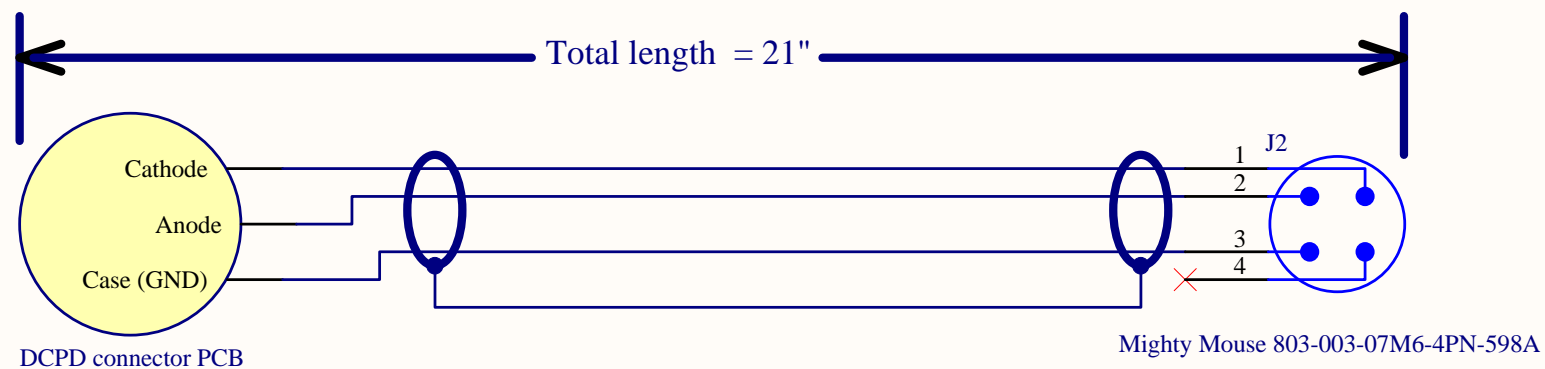

C

C

D

D

Last Edited:

Title		<i>Cable-Breadboard Bracket to DCPD #2</i>		LIGO Laboratory California Institute of Technology Massachusetts Institute of Technology		LIGO	
Size: A	DCC Number: D1300372	Revision: v1	Engineer:	Date: 6/7/2013	Time: 11:38:47 AM		
File: C:\Users\costheld\Documents\chub_ligo_files\ChubAltium\OMC_cables\D1300372.SchDoc				Sheet 1 of 1			