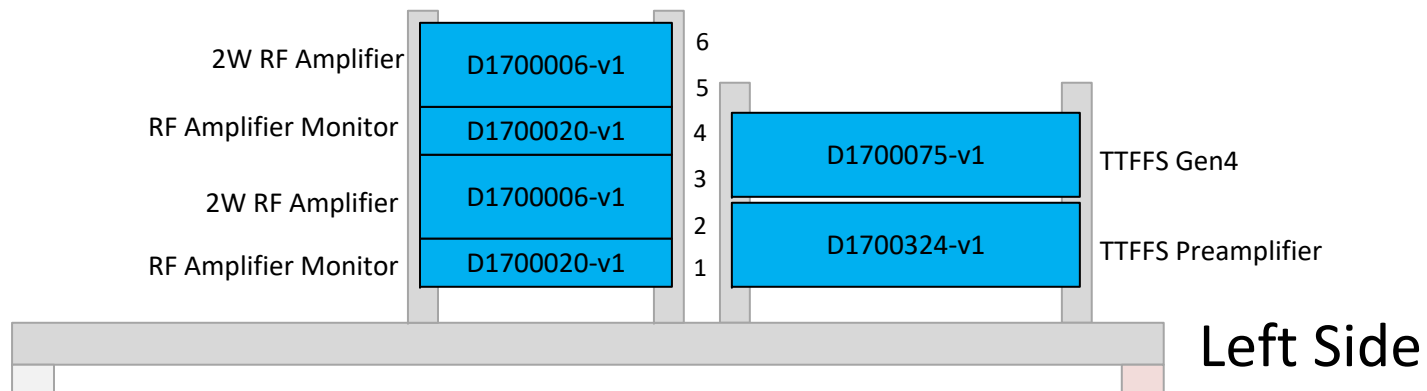

# Optical Table Rack Mounting

F1

L1

L2

R1

R2

Title:	<b>ISCT6</b>		
Author:	Daniel Sigg	Date:	9/30/2017
DCC:	D1201500	Revision:	4