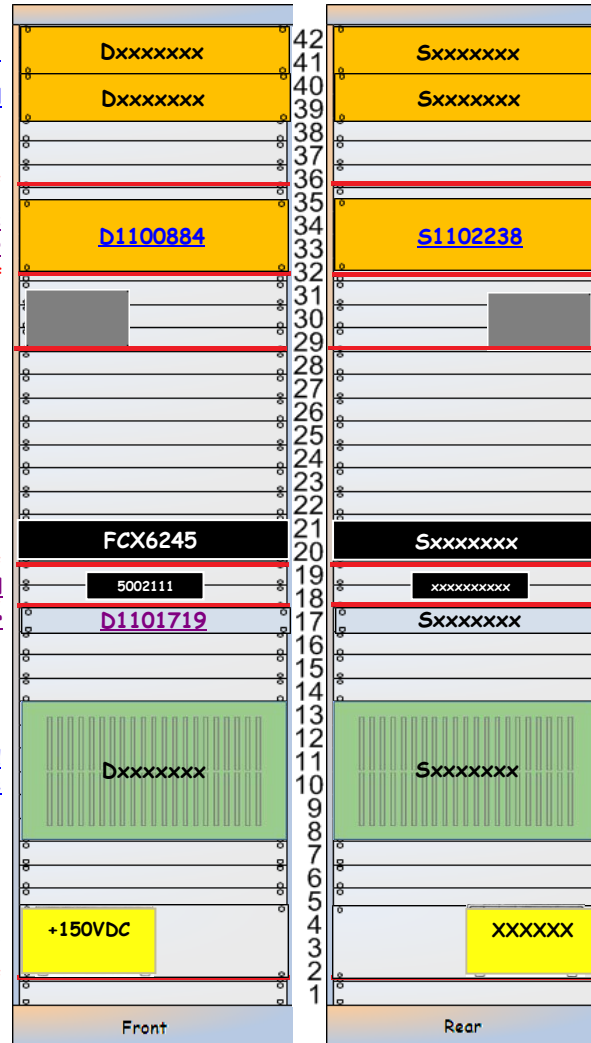

L1-PSL-R2

<< LVEA Racks

PSL Rack 2 Layout (D1201121) (S1202979)

Camera Power Supplies ...

RF Patch Panel
 RF Patch Panel
 Perforated Shelf
 Beckhoff Slow Controls
 Communications Tester
 Perforated Shelf
 Agilent 33120A Function Generator
 Perforated Shelf
 Brocade FastIron FCX6245
 Perforated Shelf
 Control Shelf
 PSL Environmental Sensor Concentrator
 Diagnostics Breadboard
 (DBB) 0208 Crate
 KEPCO Power Supply
 Shelf

No Power

No Power

35.5MHz, 14.6dBm
 +24VDC
 80MHz, 32dBm

-12VDC

+ -19VDC, +-9VDC

CP5 Connector:
 Pin 1: -19VDC
 Pin 2: -9VDC
 Pin 3: Ground
 Pin 4: +9VDC
 Pin 5: +19VDC