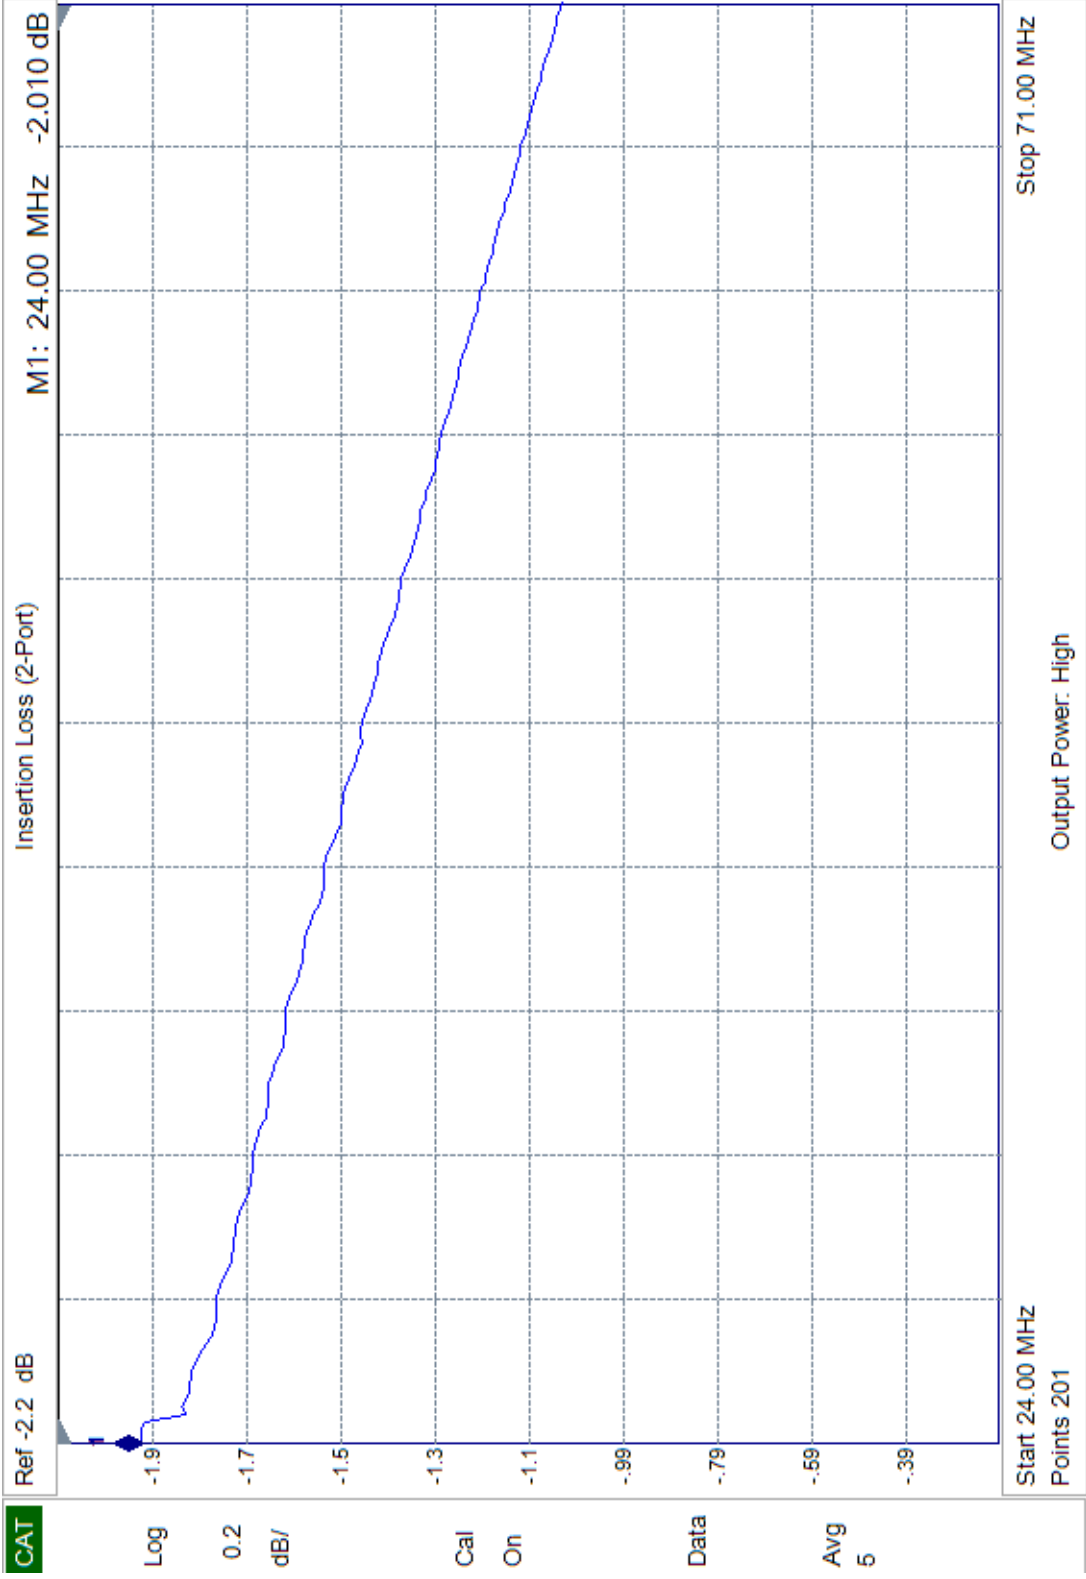

pp26-28 e-y 2port insertion loss test j1 j2.sta

pp26-28 e-y 2port insertion loss test j3 j4.sta

pp26-28 e-y 2port insertion loss test j5 j6.sta

pp27-29 e-y 2port insertion loss test j1 j2.sta