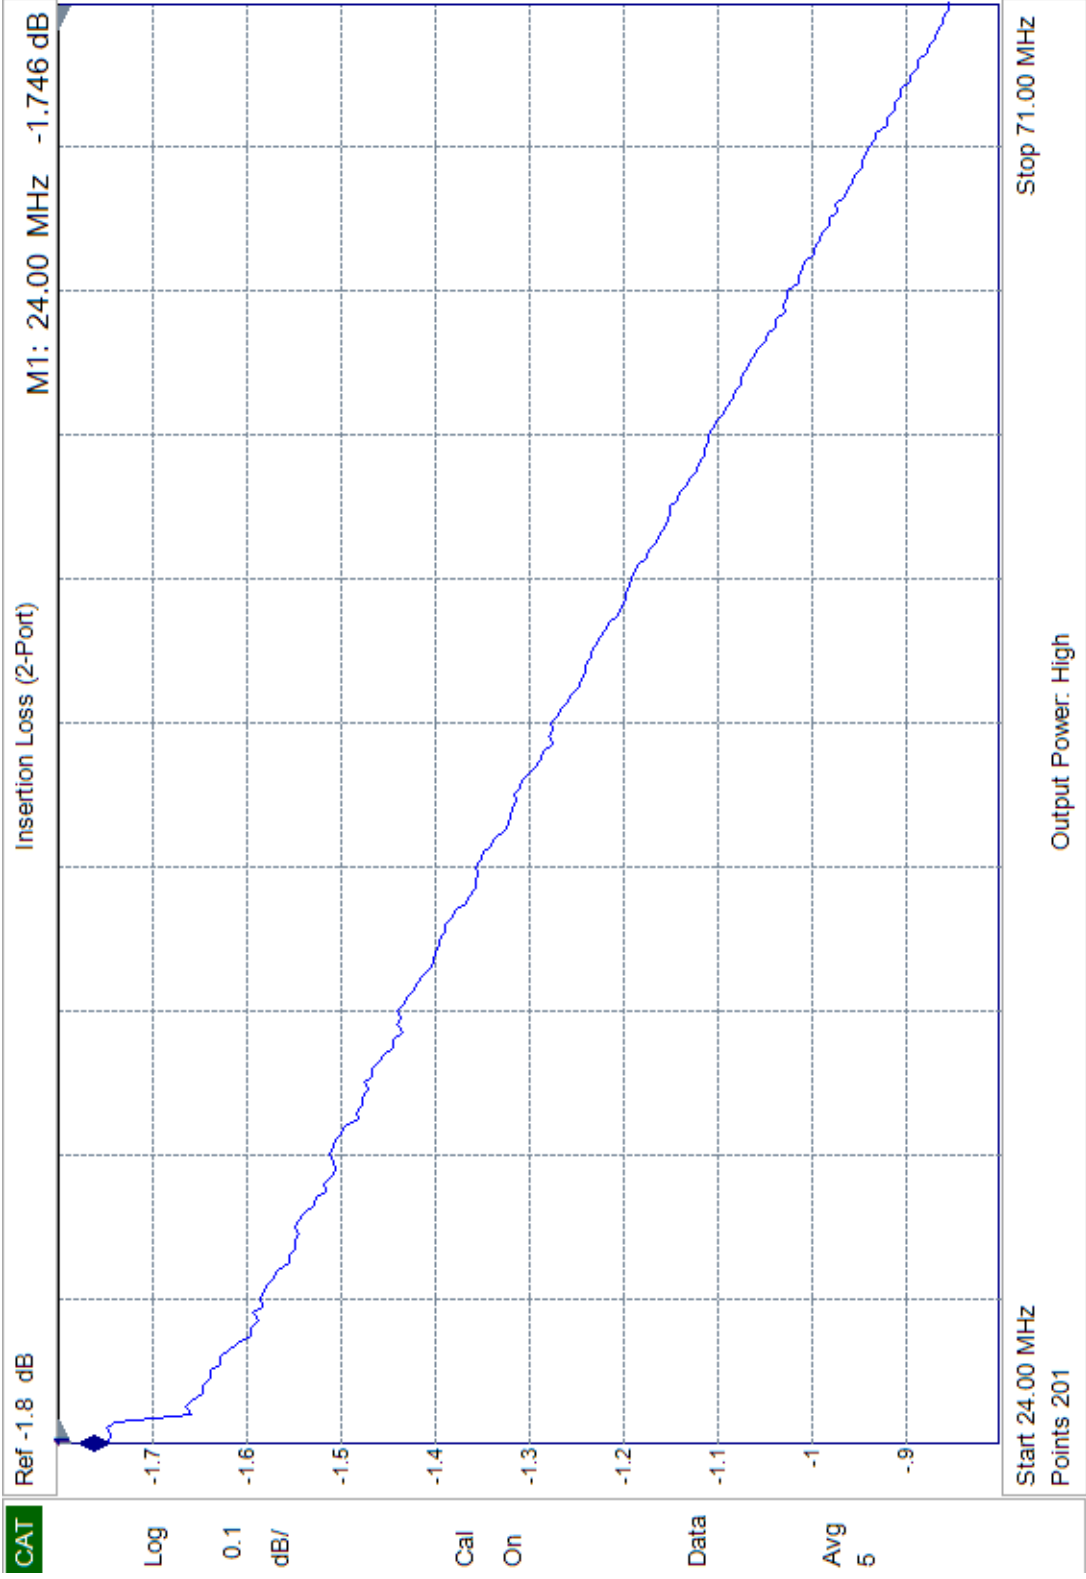

pp26-28 e-y 2port insertion loss test j1 j2.sta

pp26-28 e-y 2port insertion loss test j3 j4.sta

pp26-28 e-y 2port insertion loss test j5 j6.sta

pp27-29 e-y 2port insertion loss test j1 j2.sta