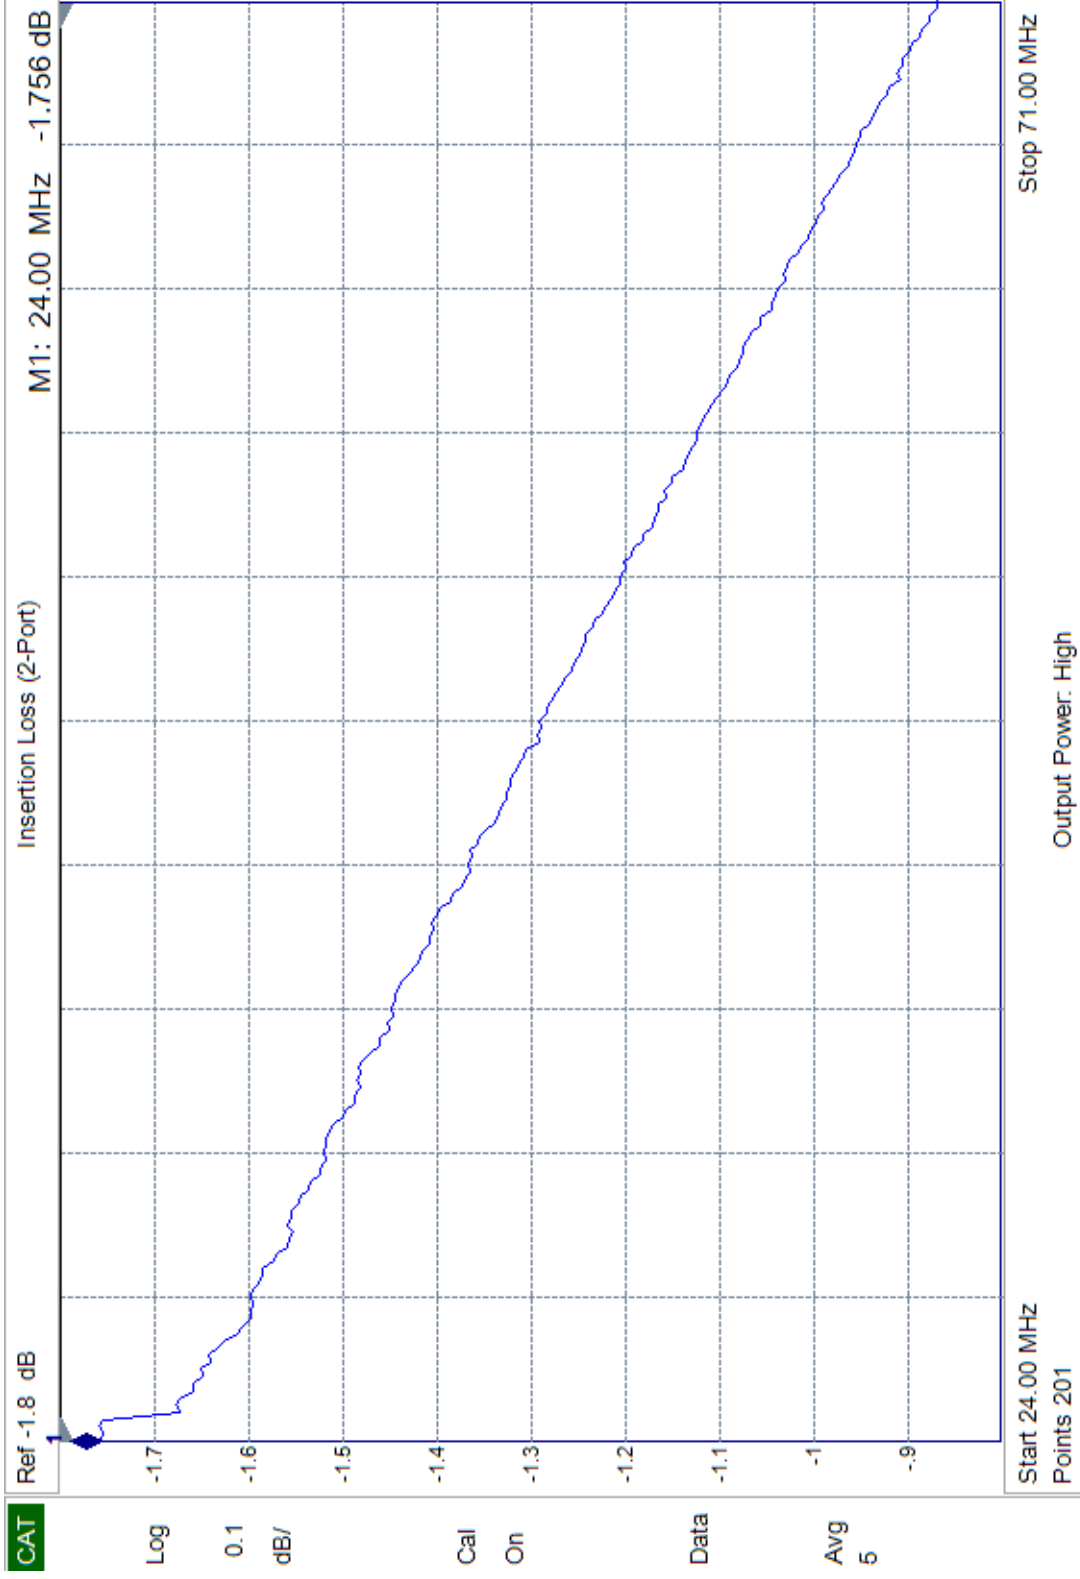

pp26-28 e-y 2port insertion loss test j1 j2.sta

pp26-28 e-y 2port insertion loss test j3 j4.sta

pp26-28 e-y 2port insertion loss test j5 j6.sta

pp27-29 e-y 2port insertion loss test j1 j2.sta