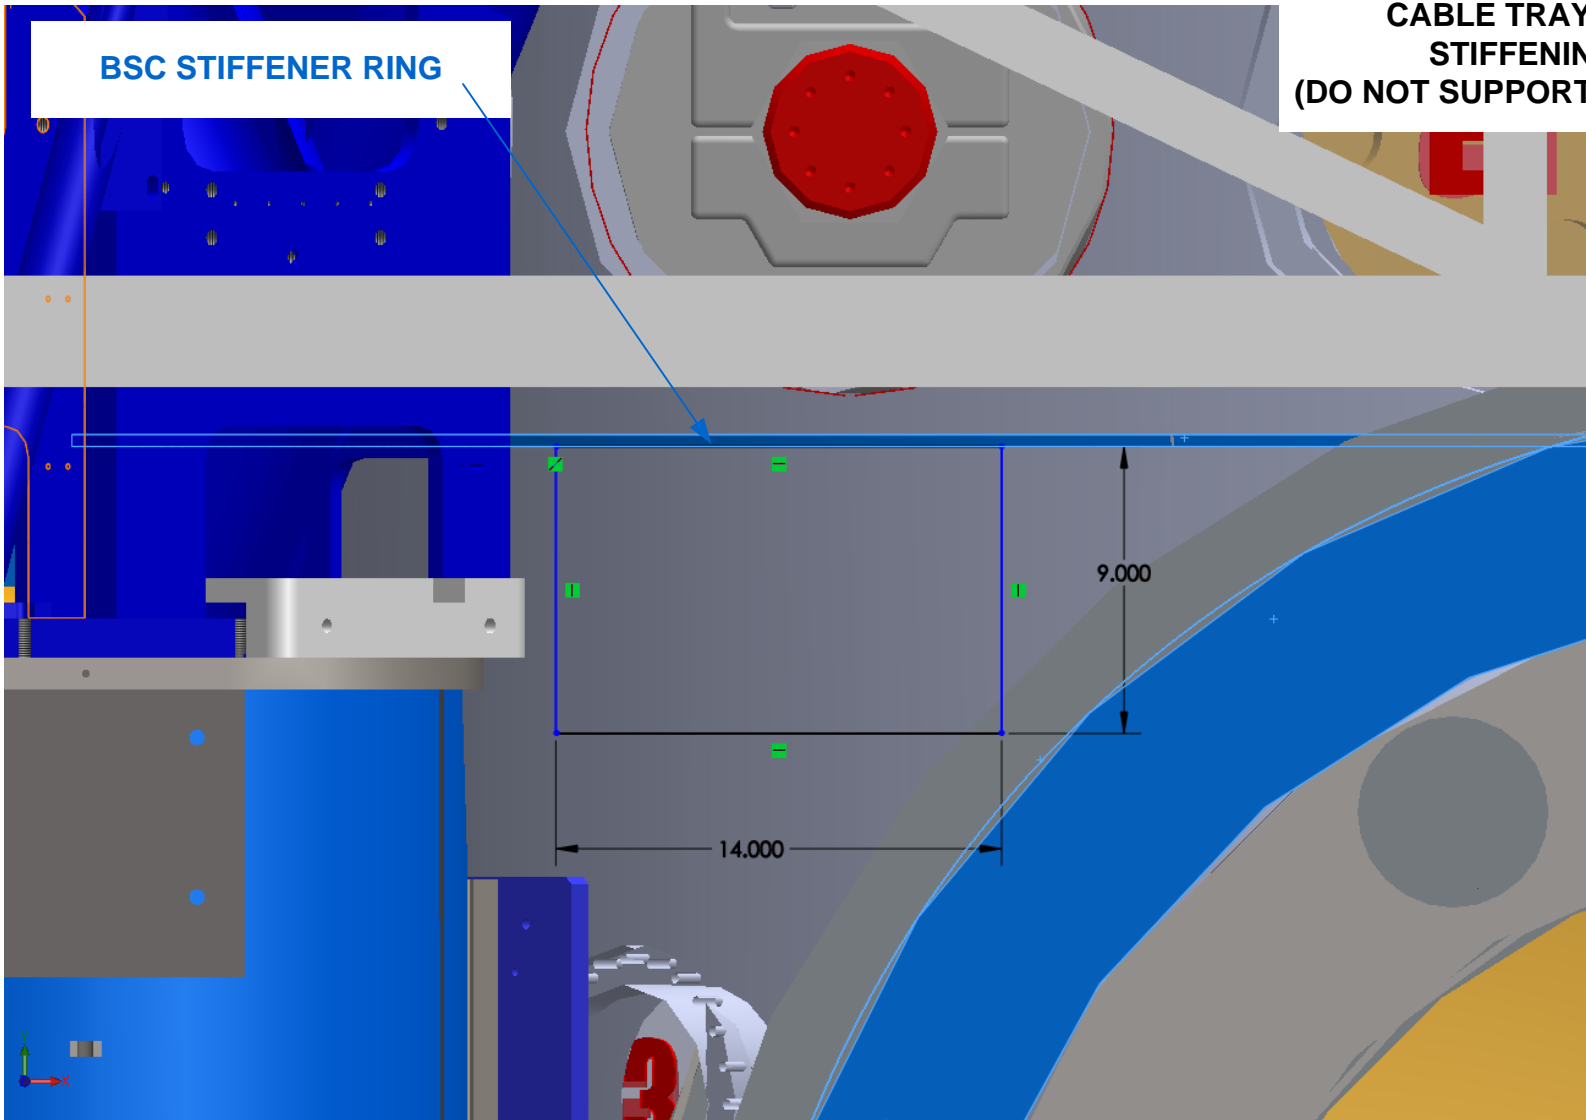

CLEANROOM IN UPPER POSITION

CLEANROOM IN LOWER POSITION

WORK PLATFORM

BSC-to-BSC TRAY LOCATIONS (14" X 9" FITS)

BSC STIFFENER RING

MODE CLEANER STIFFENER RING OD

**SUPPORT BSC-TO-BSC
CABLE TRAY FROM BSC
STIFFENING RINGS
(DO NOT SUPPORT FROM THE PIER)**

BSC STIFFENER RING

**MODE CLEANER
STIFFENER RING OD**

**BSC-to-BSC CABLE
TRAY SPAN = ~67" OR 5.5 FT**