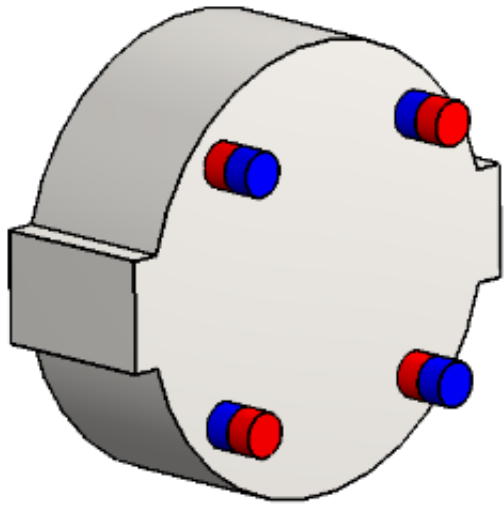

HAM AUXILIARY SUSPENSIONS

Controls Arrangement

E1200215-v2

Key:

S  N - SmCo, 0.075"x0.125" - AOSEM