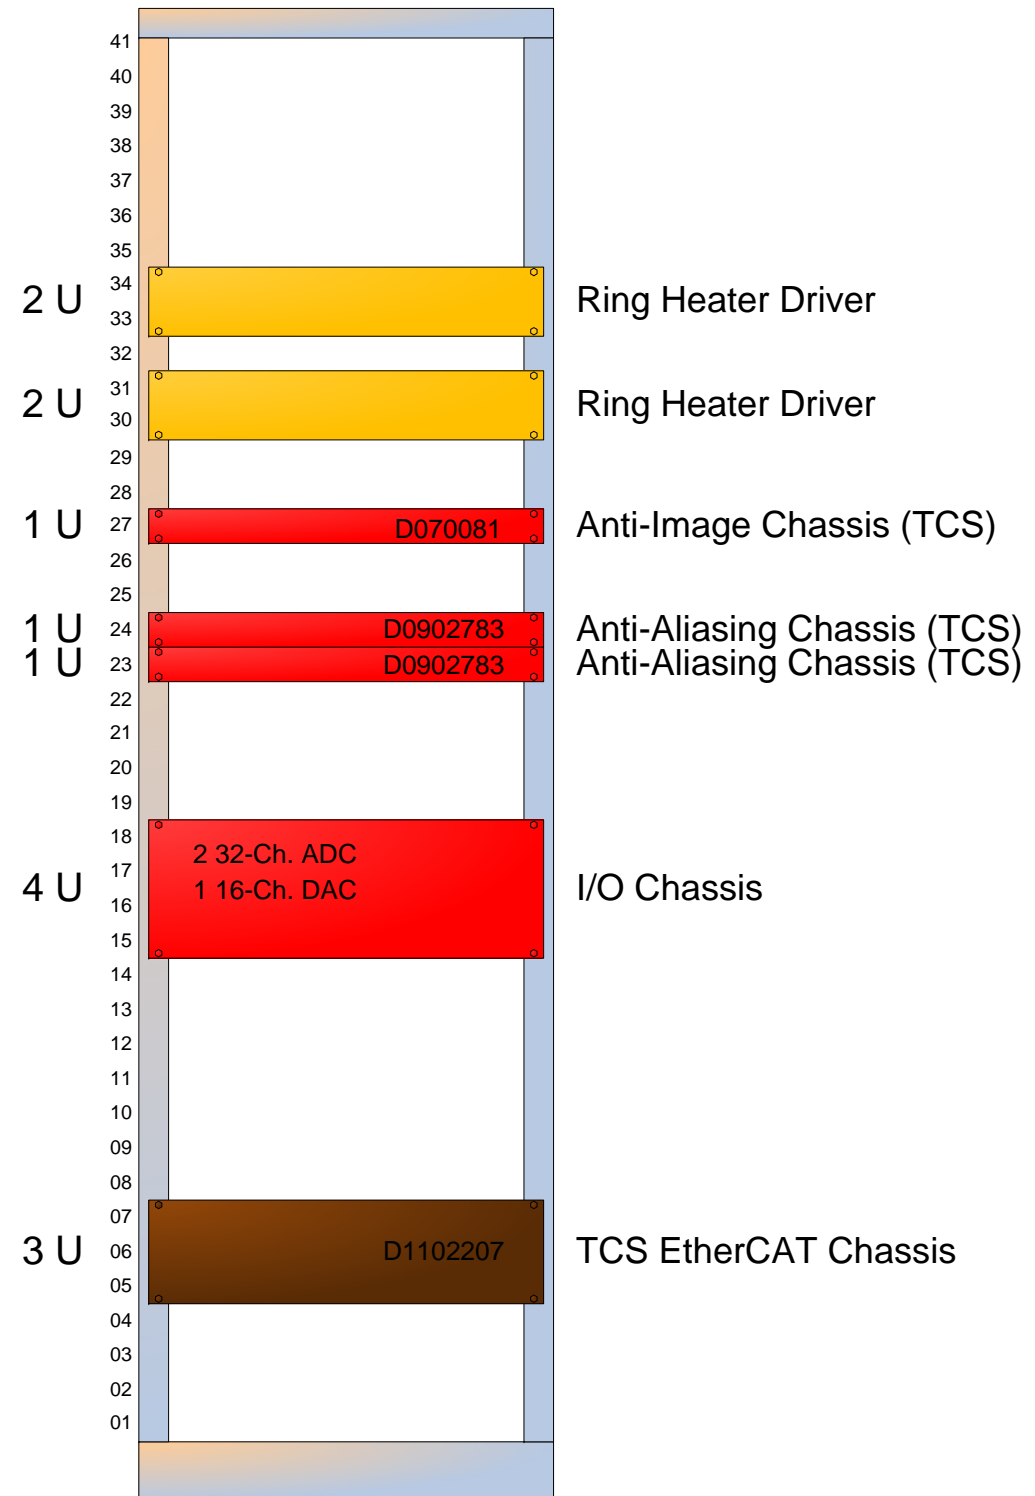

H1-AOS-C1

Shared with AOS

41 U

Color Key

- 1 U Installed
- 1 U Ready for installation
- 1 U Built but not fully tested
- 1 U Still being built
- 1 U Designing
- 1 U Not even started building
- 1 U TBD

Status as of 3 April 2011