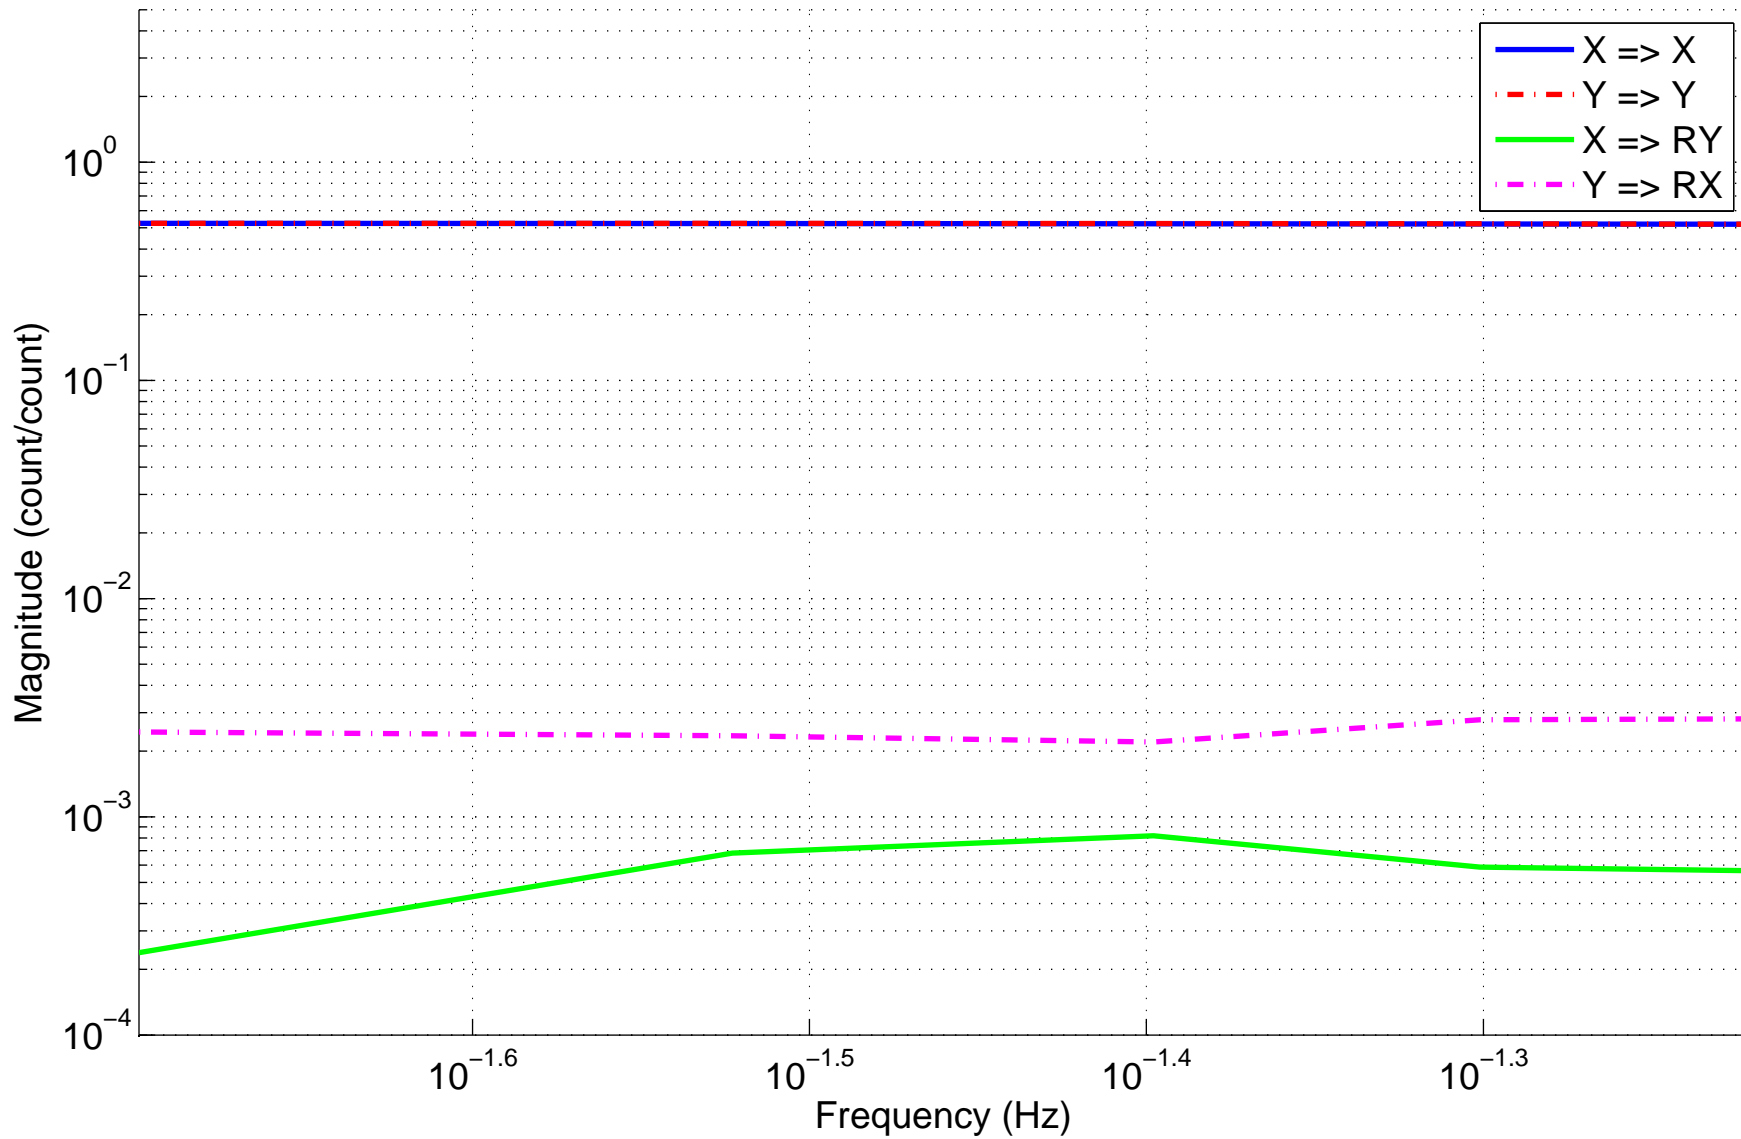

# HAM-ISI – LLO – Unit #5 – Cartesian to Cartesian – September 7th, 2011

LZMP Offset X – mm  
0.19885  
LZMP Offset Y – mm  
0.9044