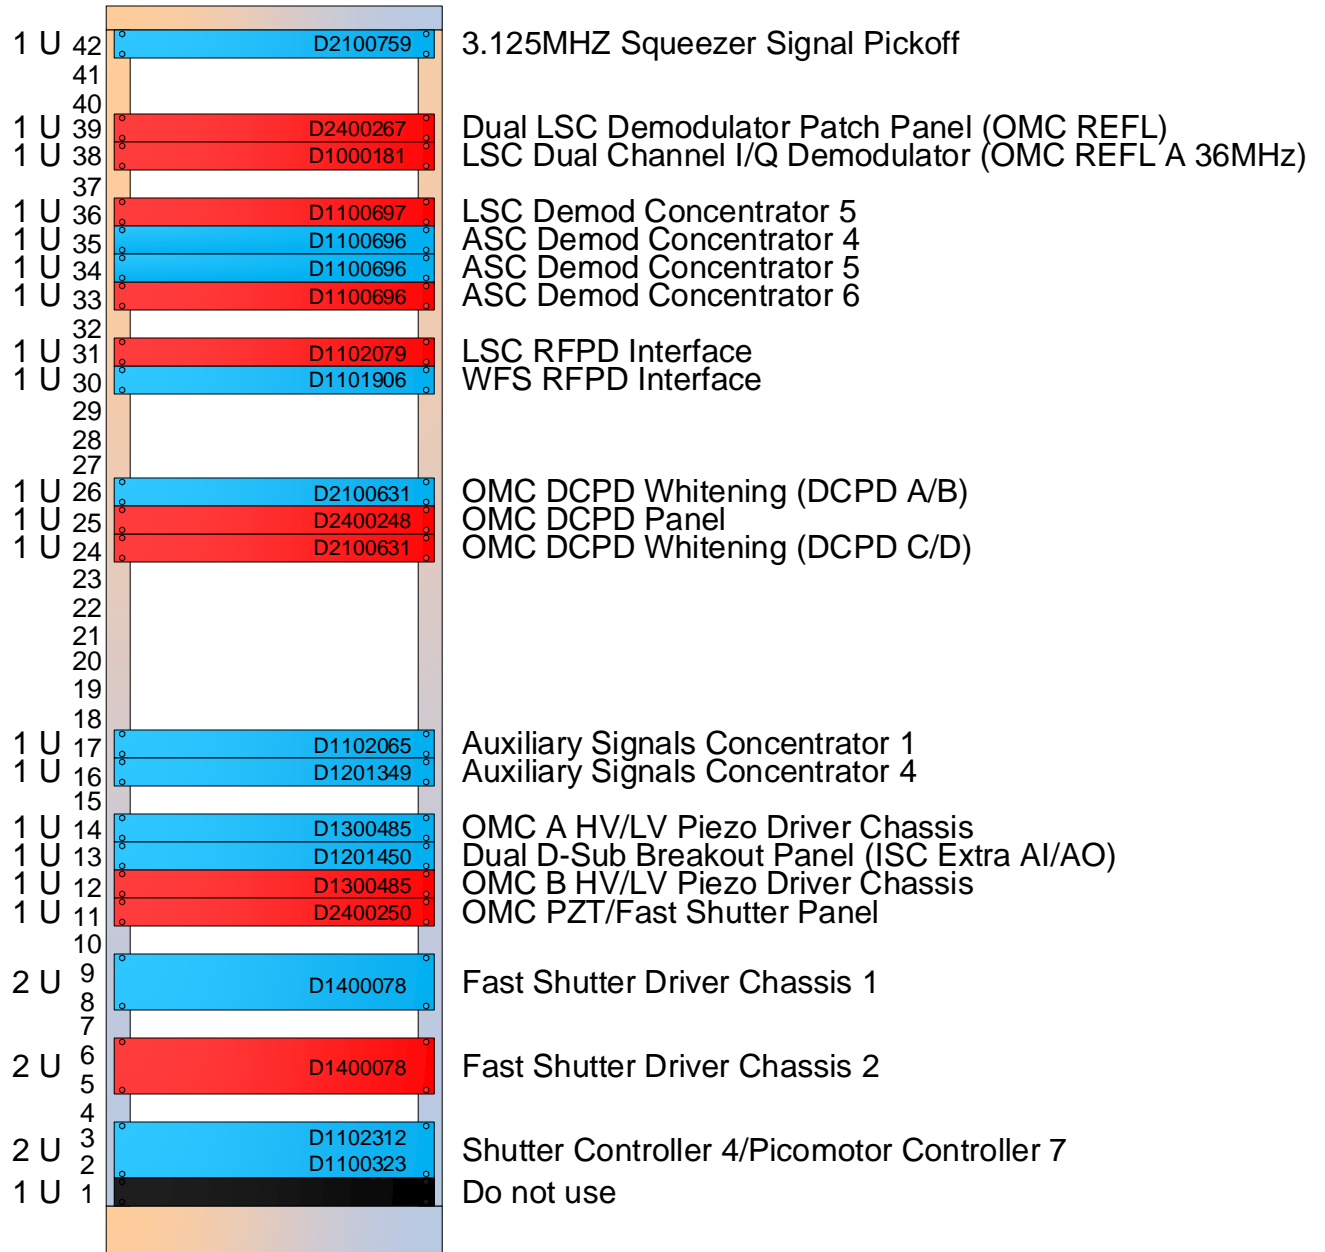

# ISC R5

Serves LVEA HAM 6

42 U

## Color Key

- 1 U Installed
- 1 U Ready for installation
- 1 U Built but not fully tested
- 1 U Still being built
- 1 U Planned

Status as of 10 July 2024