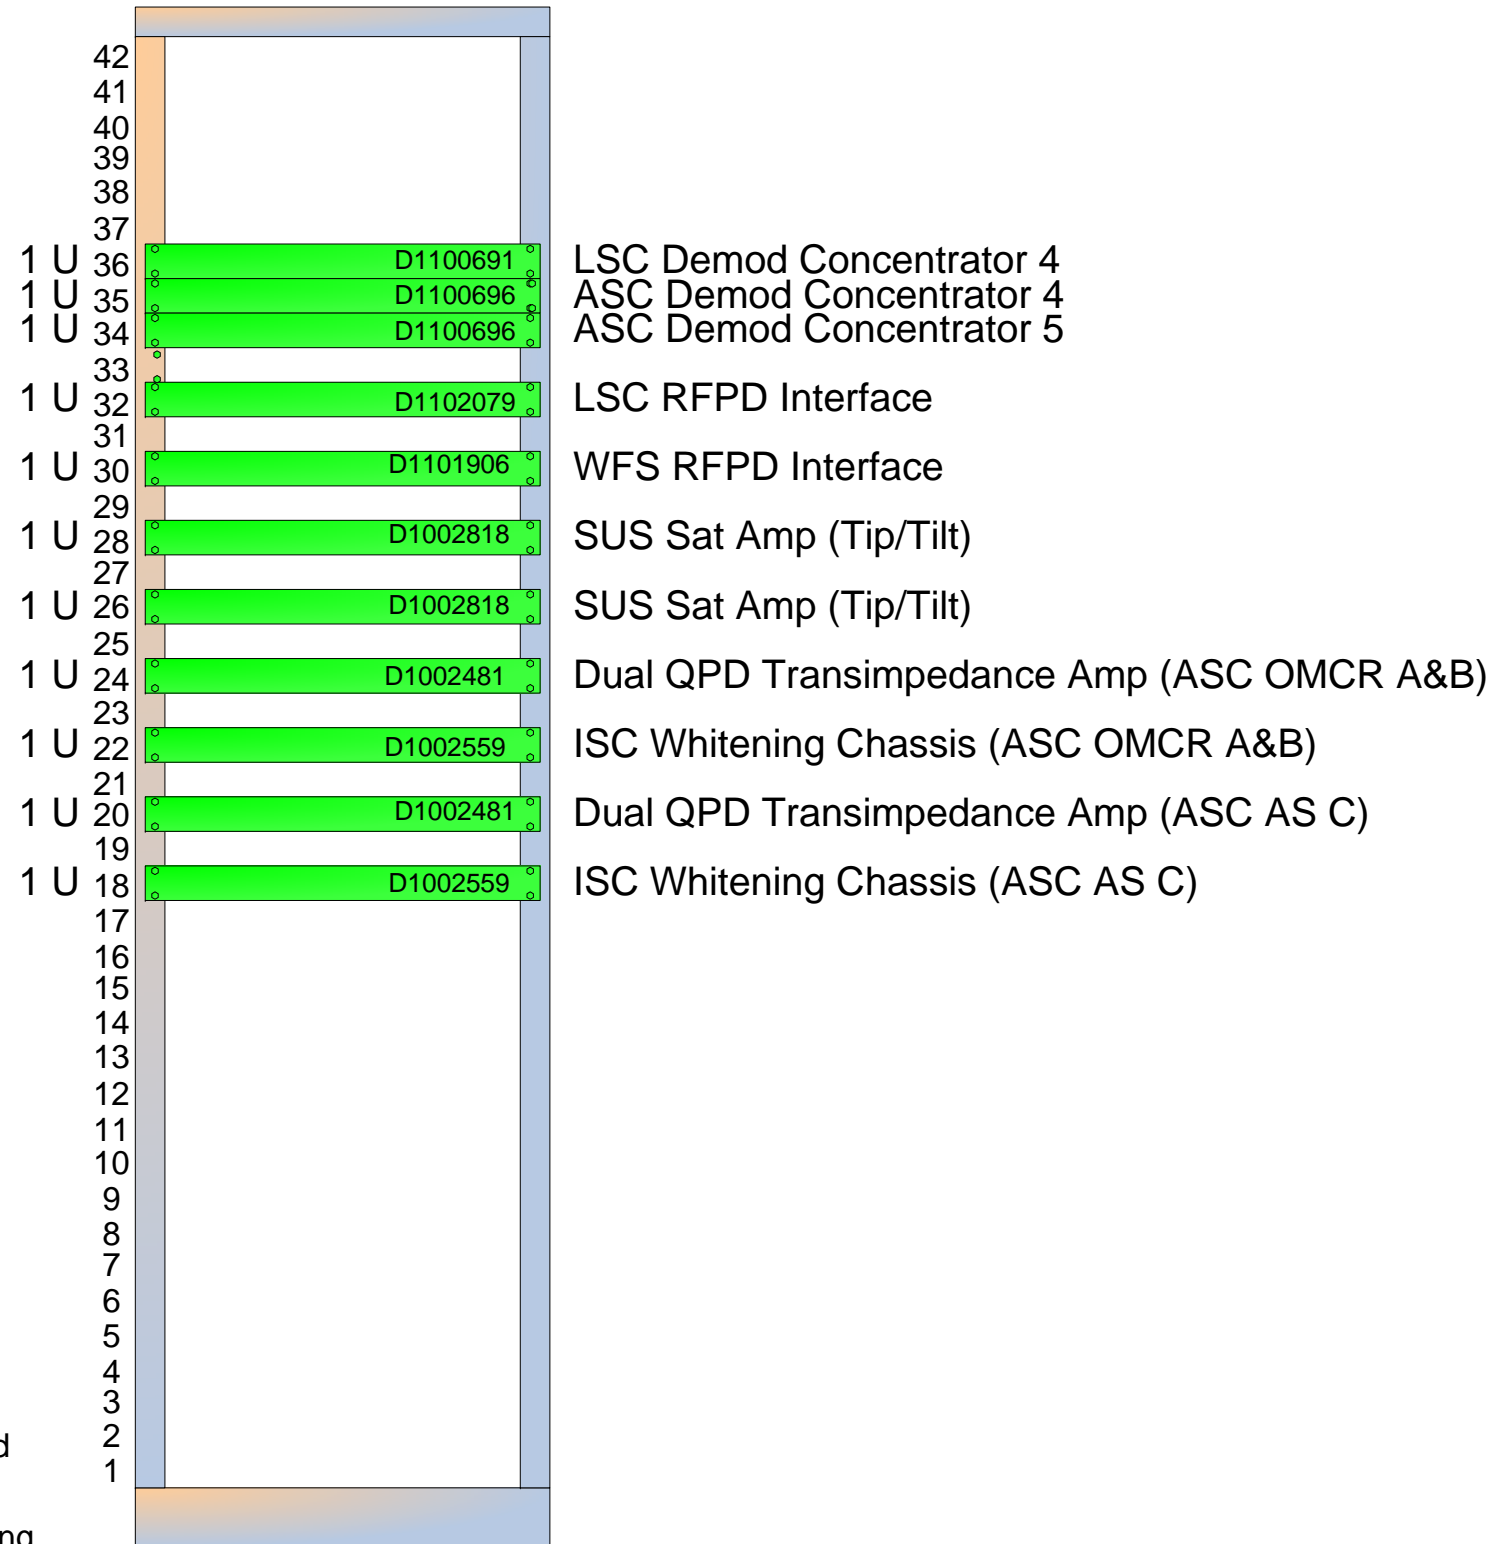

# ISC R5

Serves LVEA HAM 6

42 U

## Color Key

- 1 U  Installed
- 1 U  Ready for installation
- 1 U  Built but not fully tested
- 1 U  Still being built
- 1 U  Not even started building
- 1 U  TBD

Status as of 11 June 2012

LIGO-D1200196-v4