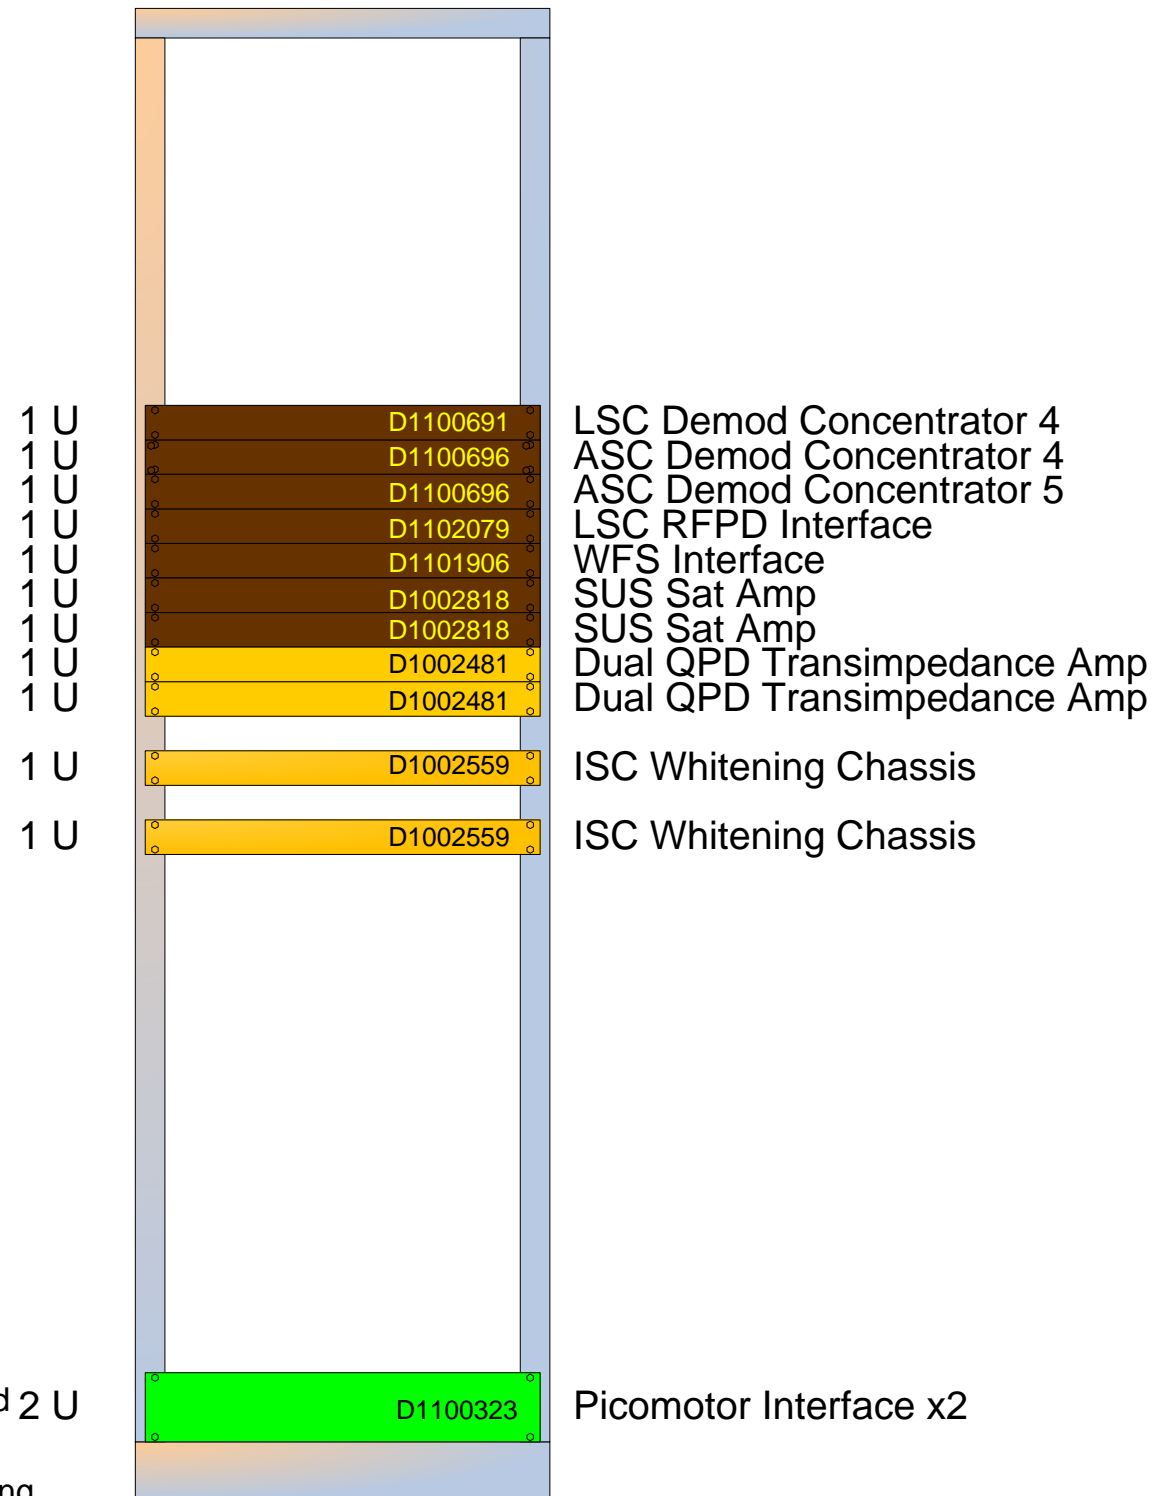

# ISC R5

ISC LVEA HAM 6 Rack R5 Layout

41 U

## Color Key

- 1 U  Installed
- 1 U  Ready for installation
- 1 U  Built but not fully tested 2 U
- 1 U  Still being built
- 1 U  Not even started building
- 1 U  TBD

Status as of 2 February 2012

LIGO-D1200196-v2