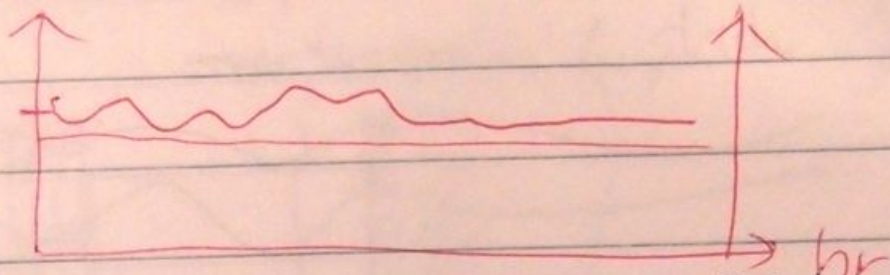

Daily News

- Start w/ GEO600 Summaries
sensitivity PSD mean/min (^{kinda} max)
calibration trend (err/control)

~~CONTRAST~~ PERFECT TREND

TCS

daily summary

STRAIN SPECTROGRAM (whitened?)

lock

SCI
MODE

Ω glitch mon

- a single web page
like a nice poster
which Keita & Valera
can say "Oh. It's so
useful. This saves my
45 minutes in the morning
to investigate what's happened
last night".

12hrs basis
lock by lock
morning news
(SAM-SAM trend)
specified time
(request basis)
during making coffee
in the morning