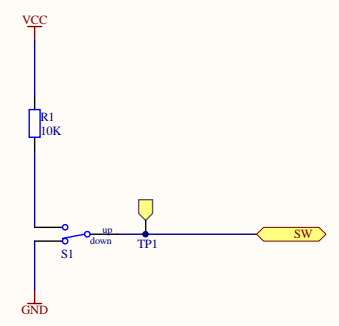

Title Demodulator Concentrator Tester		
Size B	Number D1101141	Revision v1
Date: 12/16/2011	Sheet 1 of 5	
File: C:\Users\...\Demod_Tester.SchDoc	Drawn By: Paul Schwinberg	

Title		
Demodulator Concentrator Tester1		
Size	Number	Revision
B	D1101141	v1
Date:	12/16/2011	Sheet 2 of 5
File:	C:\Users\..._Demod_Tester1.SchDoc	Drawn By: Paul Schwinberg

1 2 3 4 5 6

A

A

B

B

C

C

D