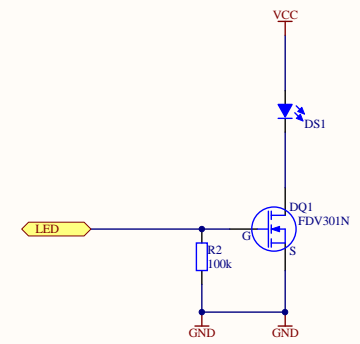

Title Demodulator Concentrator Tester		
Size B	Number D1101141	Revision v1
Date: 12/16/2011	Sheet 1 of 5	
File: C:\Users\...\Demod_Tester.SchDoc	Drawn By: Paul Schwinberg	

Title		
Demodulator Concentrator Tester1		
Size	Number	Revision
B	D1101141	v1
Date:	12/16/2011	Sheet 2 of 5
File:	C:\Users\..._Demod_Tester1.SchDoc	Drawn By: Paul Schwinberg