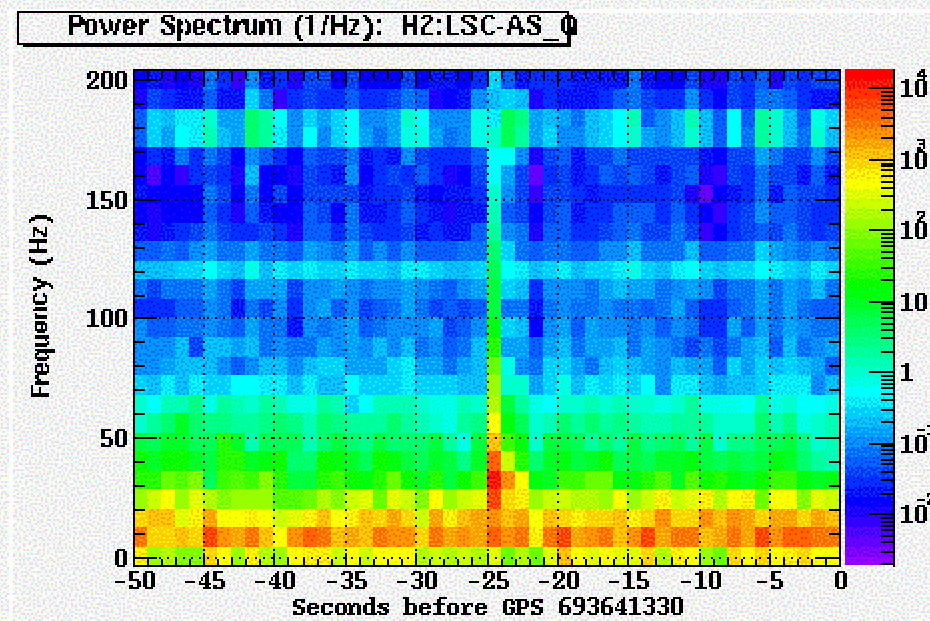

RayleighMonitor Updates for S3

Patrick Sutton
LIGO-Caltech

Outline of Talk

- RayleighMonitor review.
- RayleighMonitor updates for S3.
- Demonstration (?).

RayleighMonitor

- GUI-controlled DMT monitor which produces scrolling time-frequency plots of the mean power and variability of power:

st.dev(P)/mean(P)

mean(P)

Upgrades for S3

- **User Friendliness:**
 - » Updated documentation.
 - » Made common options “-fast,” “fixedrange” on by default.
- **New Functionality:**
 - » New option “whiten” for whitening power spectrum; may help for spotting glitches.