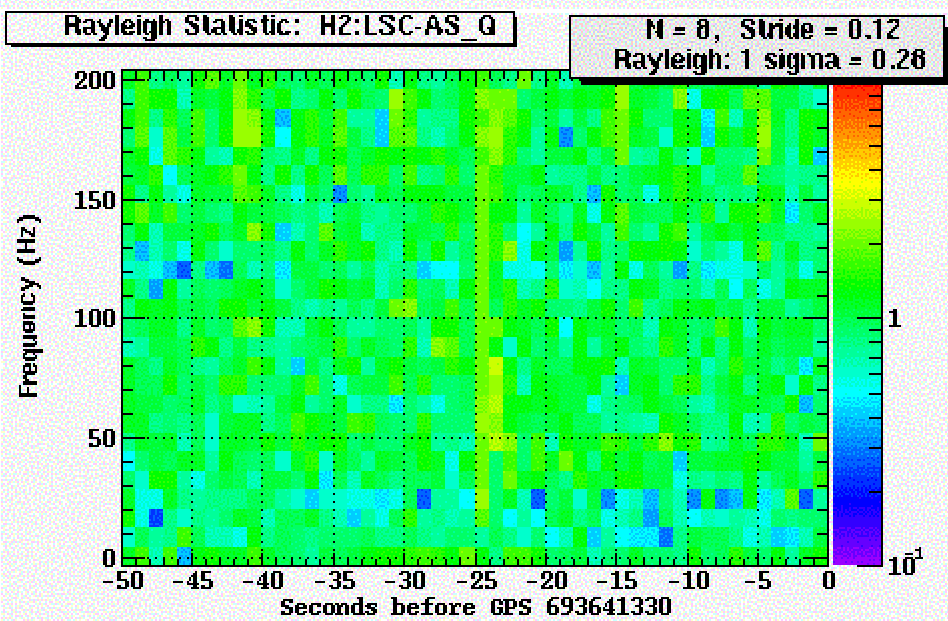

RayleighMonitor Updates for S3

Patrick Sutton
LIGO-Caltech

Outline of Talk

- RayleighMonitor review.
- RayleighMonitor updates for S3.
- Demonstration (?).

RayleighMonitor

- GUI-controlled DMT monitor which produces scrolling time-frequency plots of the mean power and variability of power:

st.dev(P)/mean(P)

mean(P)

Upgrades for S3

- **User Friendliness:**
 - » Updated documentation.
 - » Made common options “-fast,” “fixedrange” on by default.
- **New Functionality:**
 - » New option “whiten” for whitening power spectrum; may help for spotting glitches.