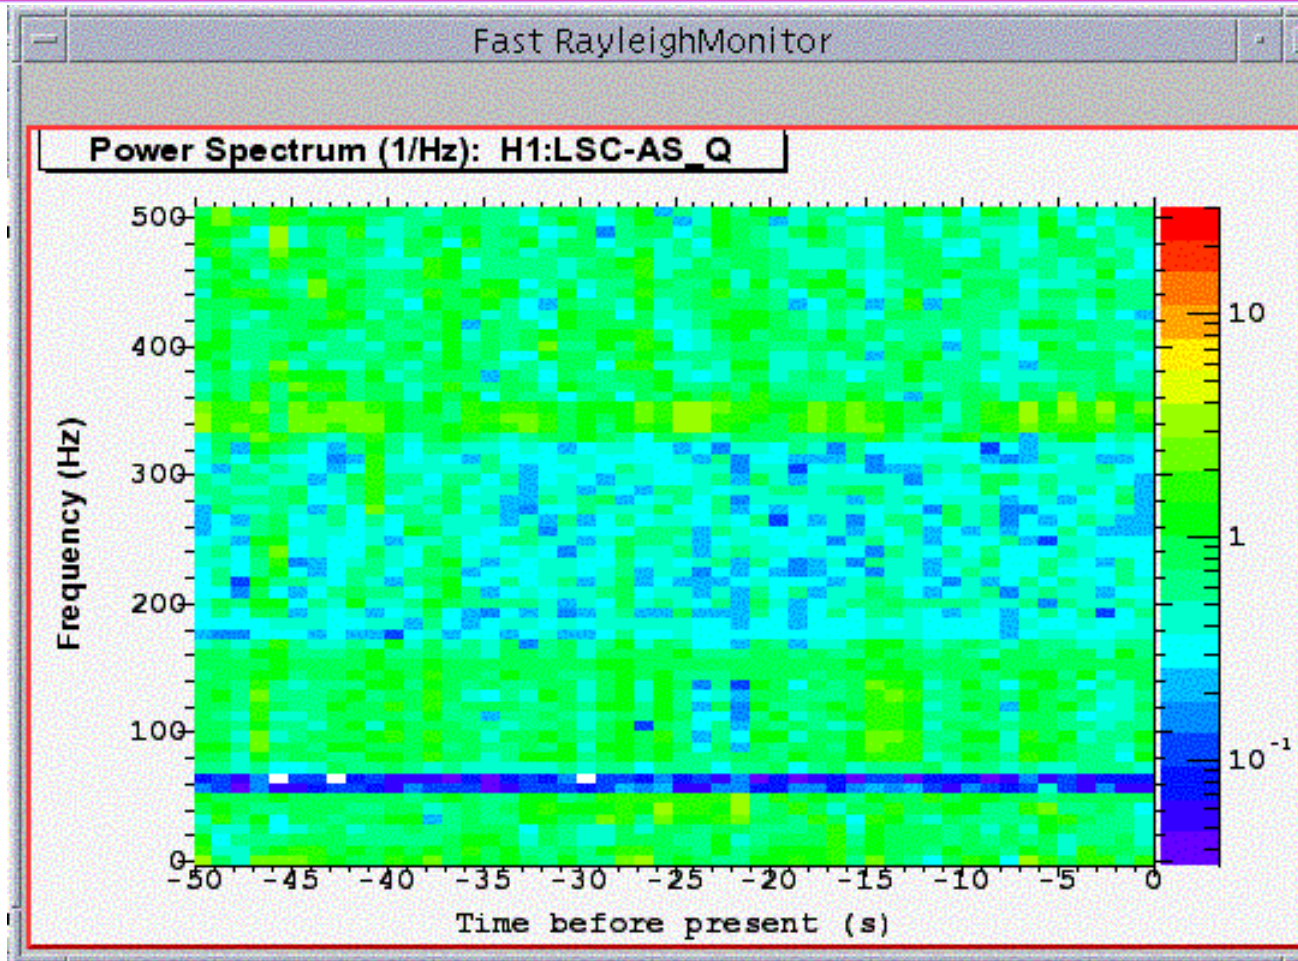

Well, the demo didn't work...