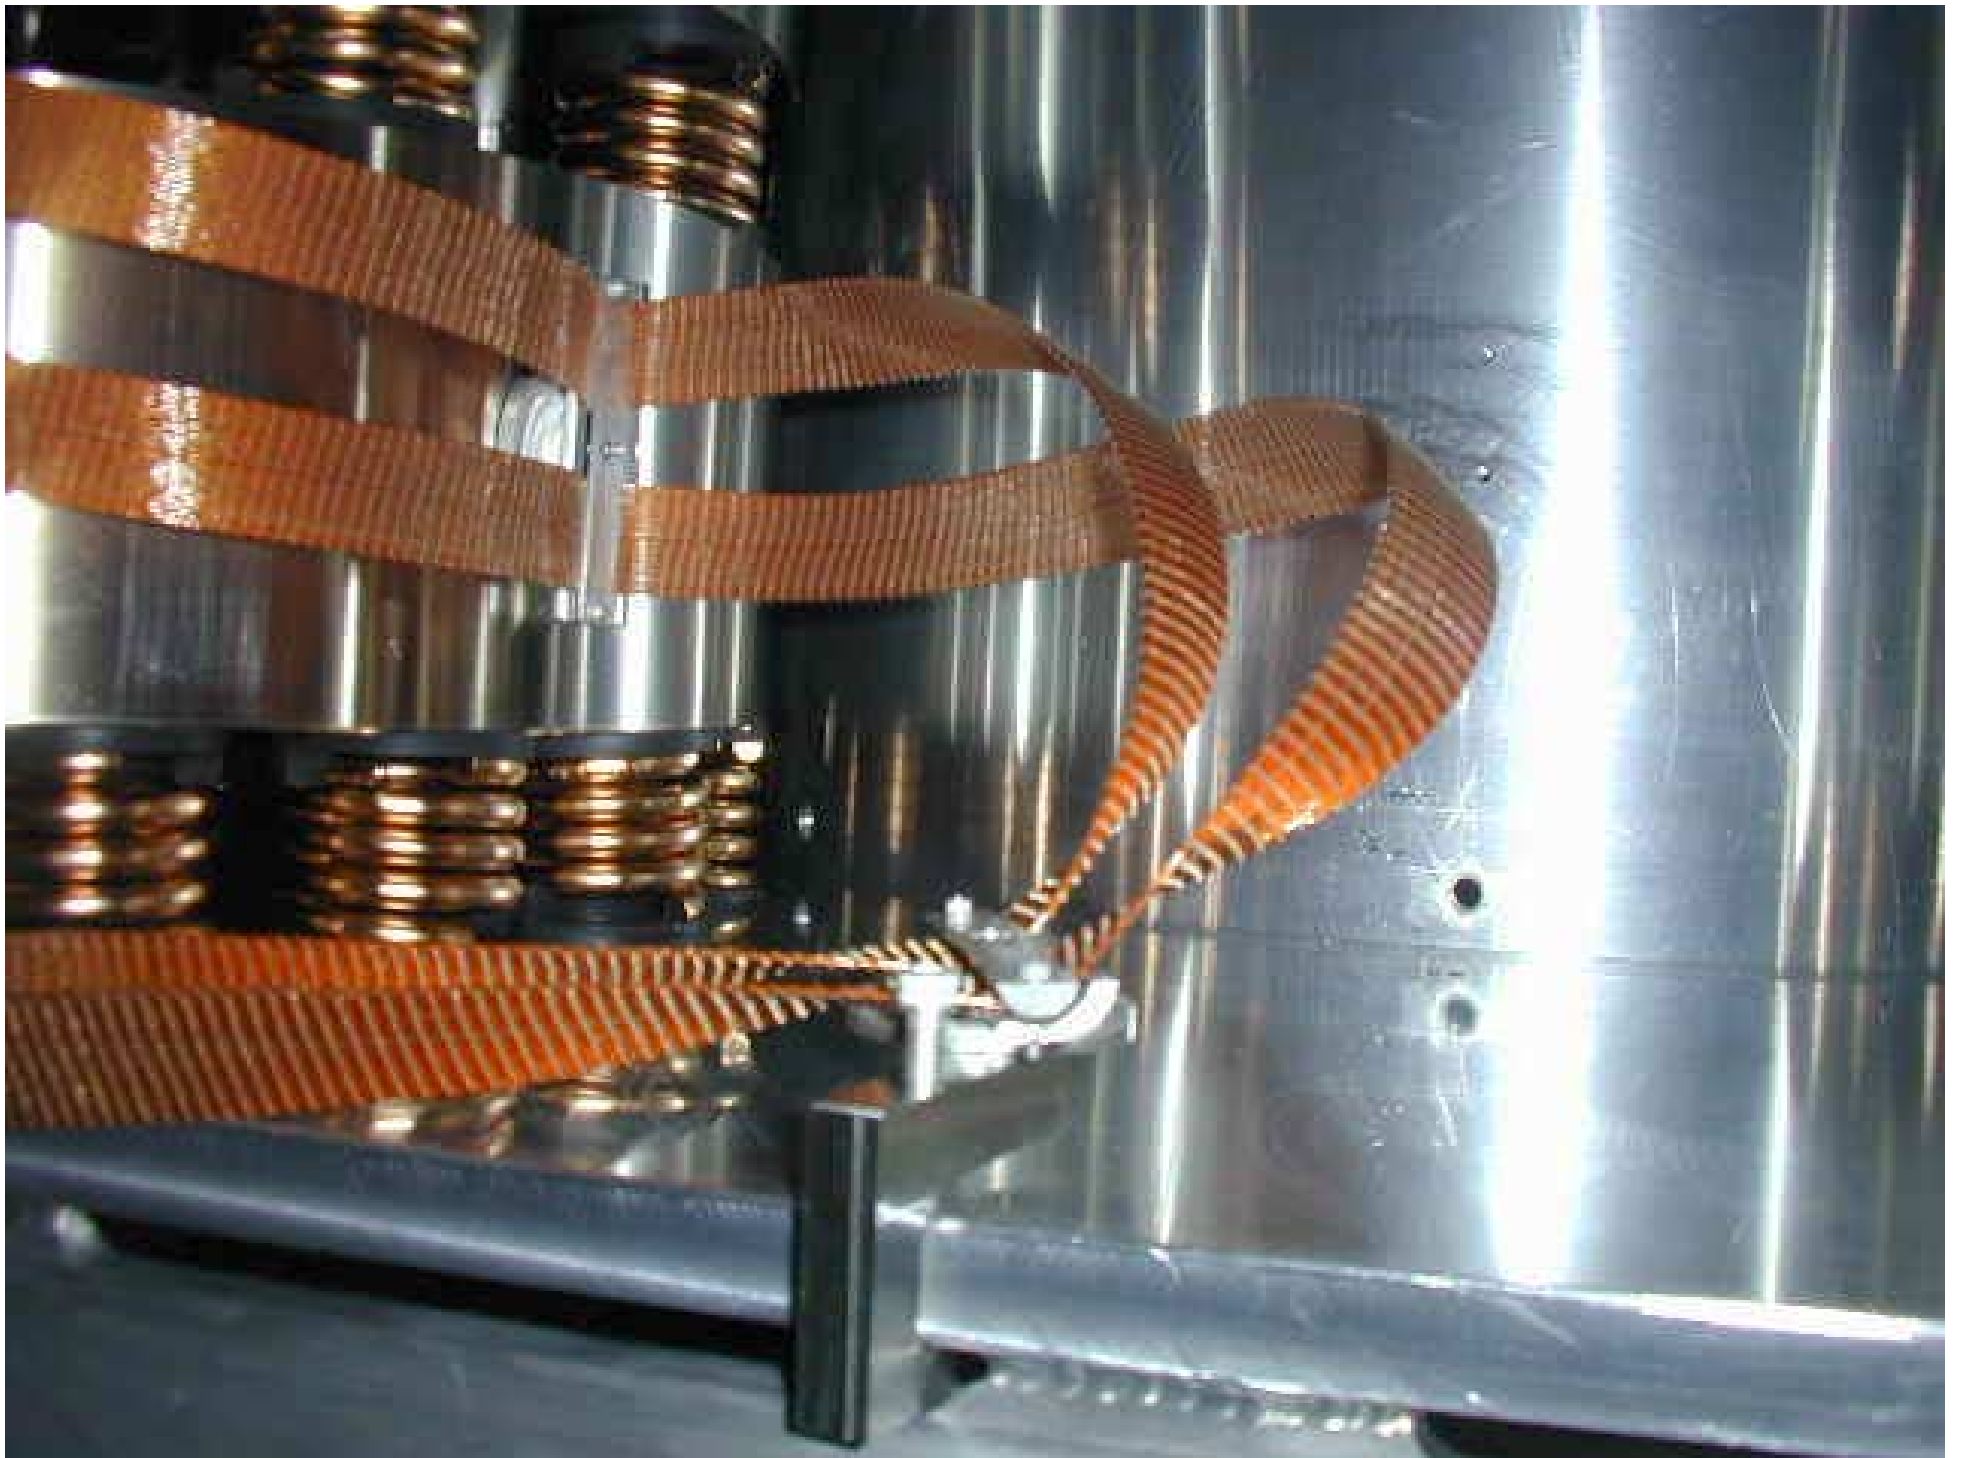

WBSC 7 May 12, 2000: 012. New clamp @ N edge

WBSC 7 May 12, 2000: 013. New clamp @ N edge

WBSC 7 May 12, 2000: 014. Cable tucked under NE corner, from E

WBSC 7 May 12, 2000: 015. SE, NE stacks from E

WBSC 7 May 12, 2000: 016. SE, NE stacks from E