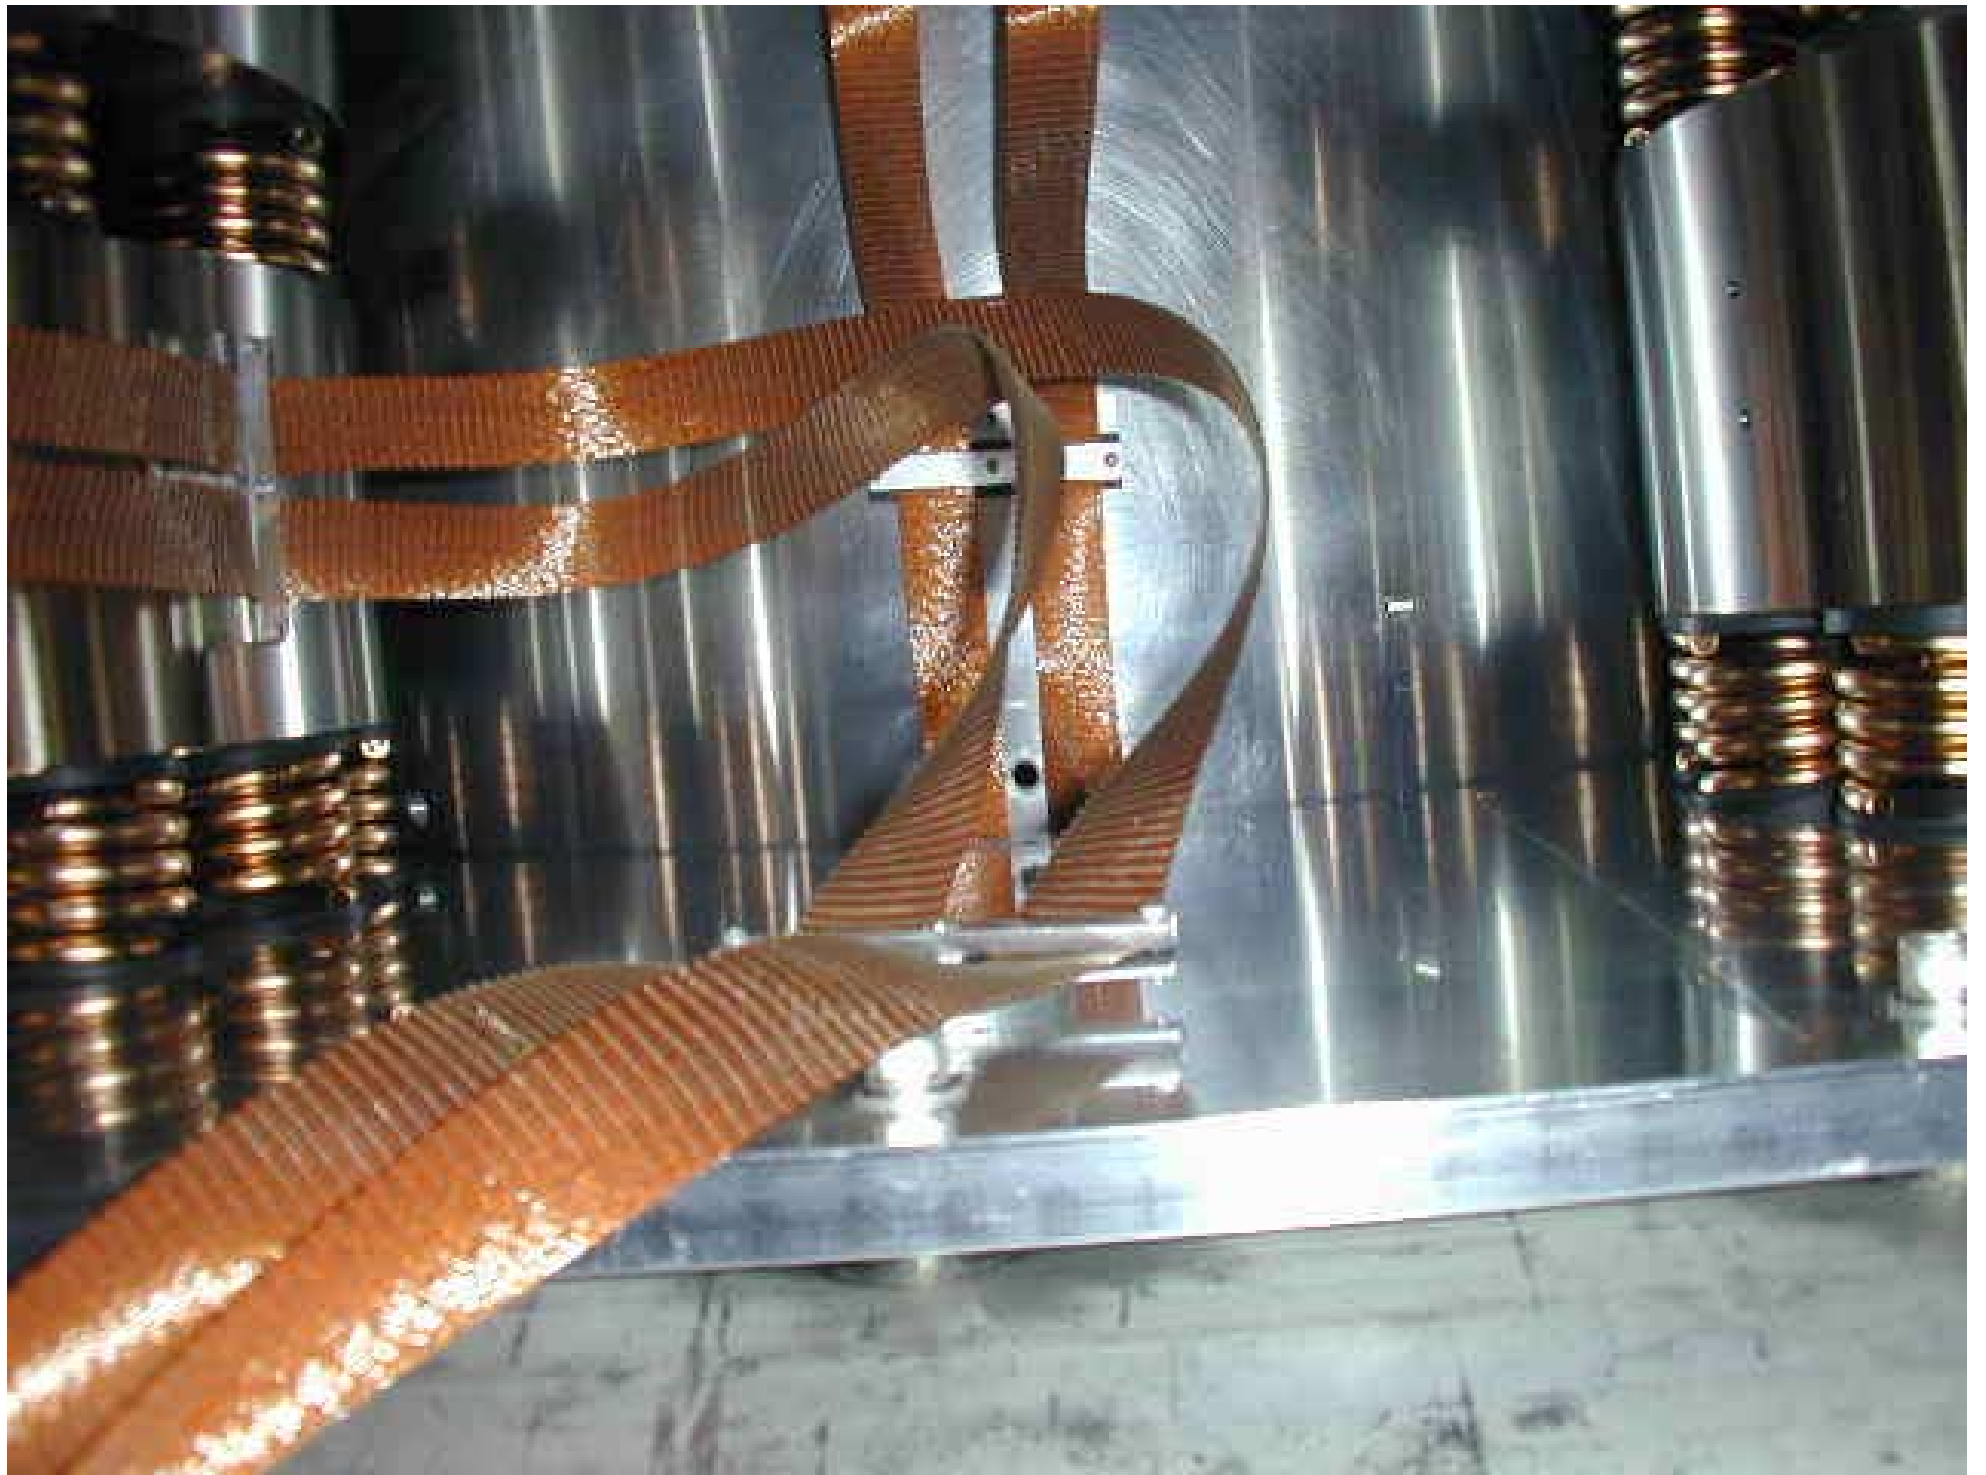

WBSC 7 May 12, 2000: 012. New clamp @ N edge

WBSC 7 May 12, 2000: 013. New clamp @ N edge

WBSC 7 May 12, 2000: 014. Cable tucked under NE corner, from E

WBSC 7 May 12, 2000: 015. SE, NE stacks from E

WBSC 7 May 12, 2000: 016. SE, NE stacks from E