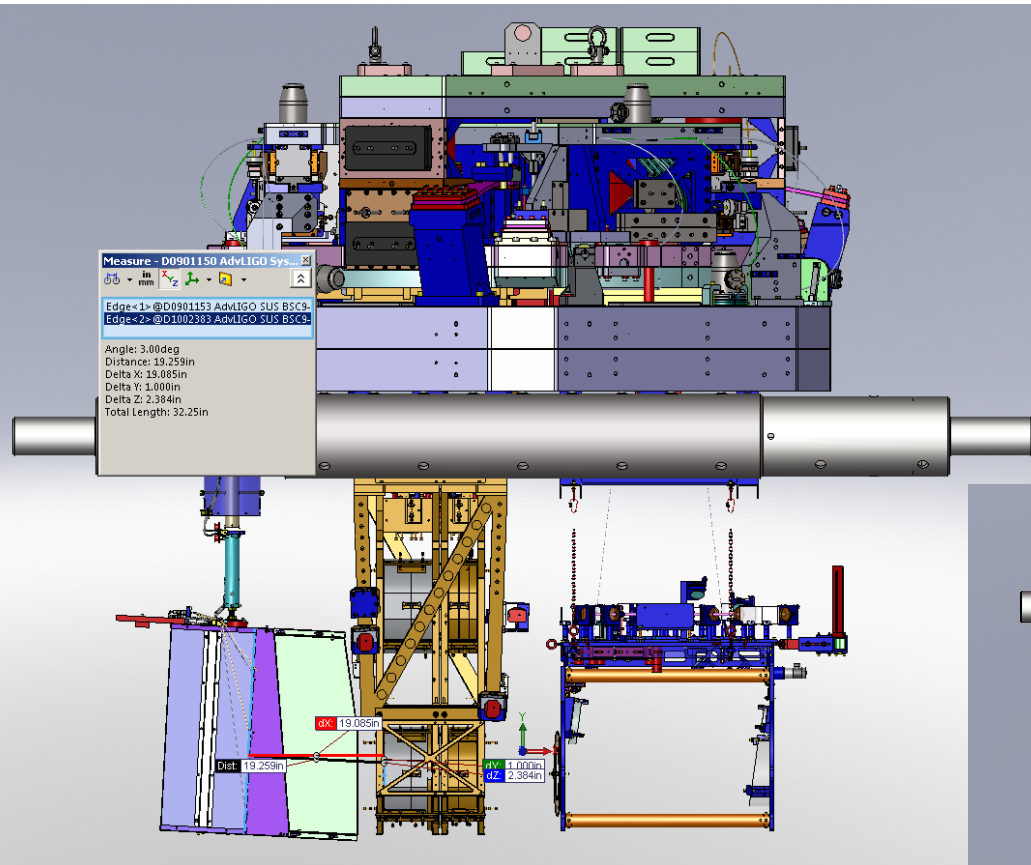

- BSC1-H1 (D0901137)

DISTANCE = 24.88"

- BSC3-H1 (D0901146)

DISTANCE = 24.74"

- BSC5-H2 (D0900502)

DISTANCE = 16.98"

BSC6-H2 (D0900512)

DISTANCE = 17.09"

BSC7-H2 (D0900405)

DISTANCE = 17.25"

BSC8-H2 (D0900360)

DISTANCE = 18.15"

- BSC9-H1 (D0901150)

DISTANCE = 19.10"

- BSC10-H1 (D0901154)

DISTANCE = 19.20"