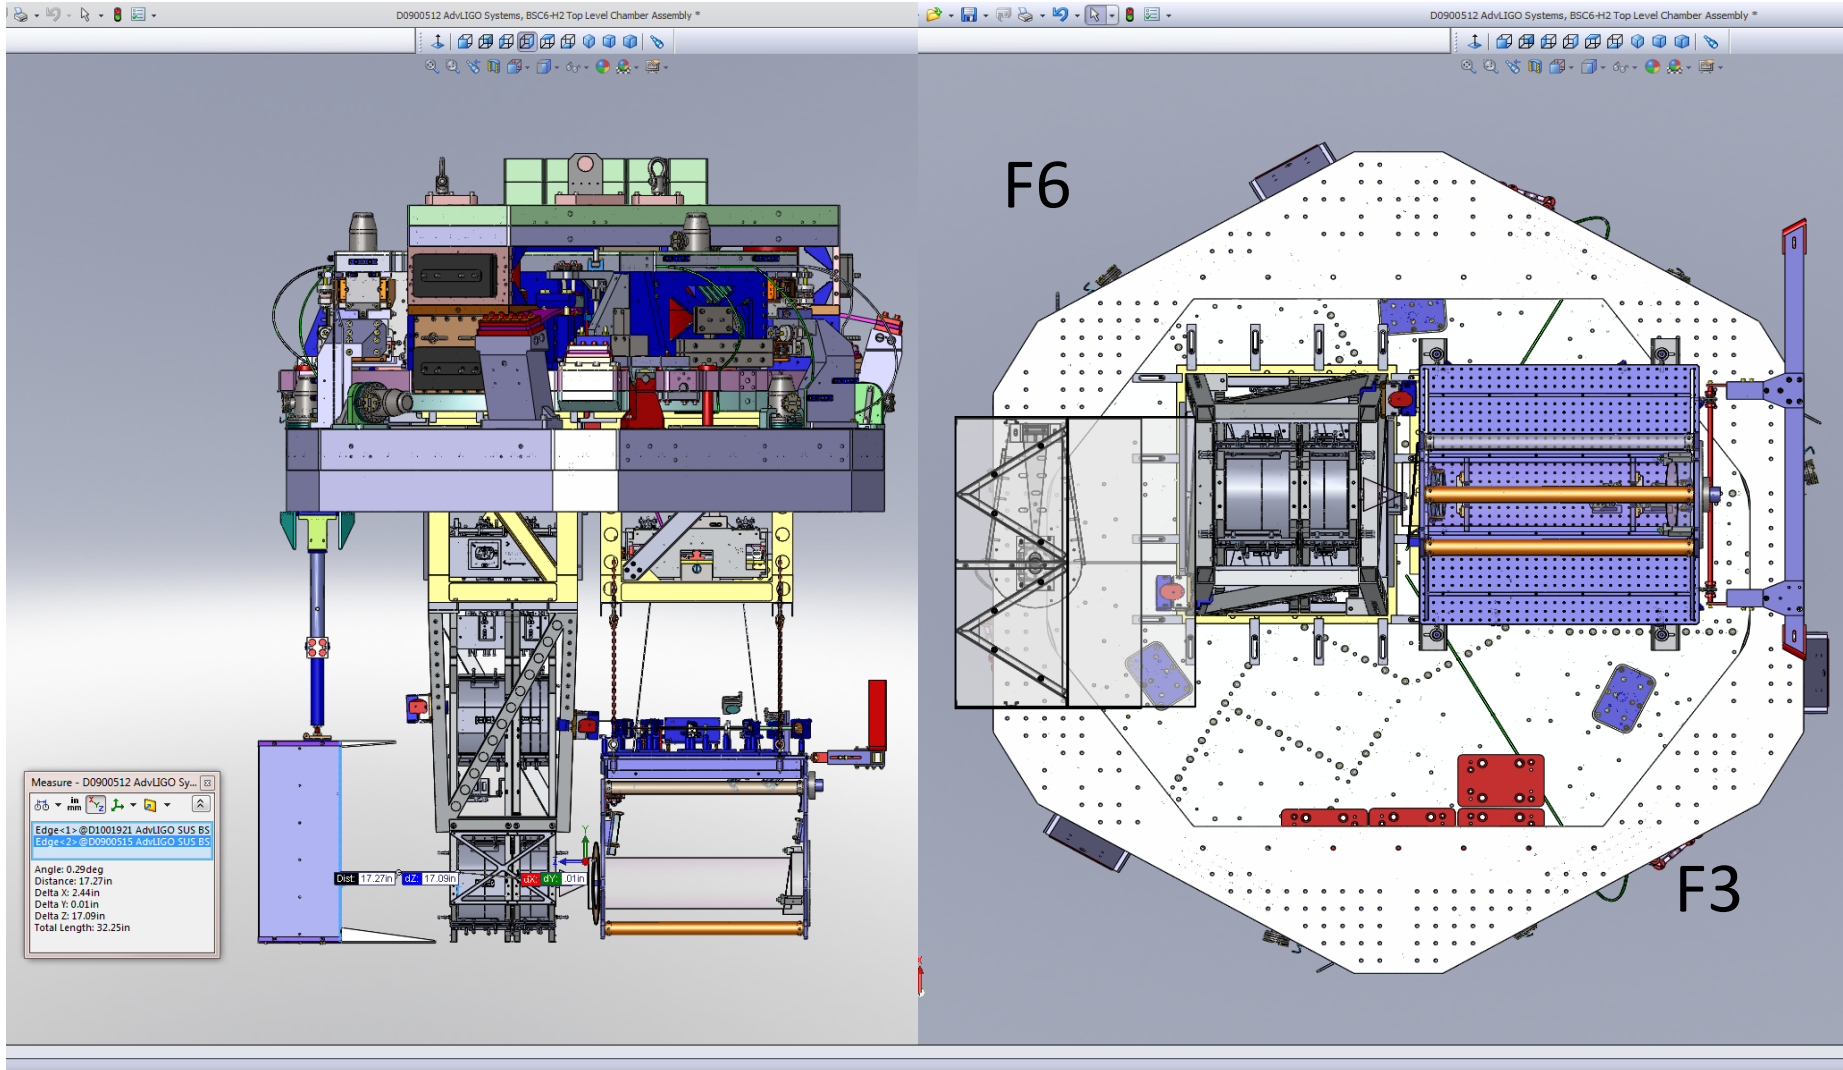

- BSC1-H1 (D0901137)

DISTANCE = 24.88"

- BSC3-H1 (D0901146)

DISTANCE = 24.74"

- BSC5-H2 (D0900502)

DISTANCE = 16.98"

BSC6-H2 (D0900512)

DISTANCE = 17.09"

BSC7-H2 (D0900405)

DISTANCE = 17.25"

BSC8-H2 (D0900360)

DISTANCE = 18.15"

- BSC9-H1 (D0901150)

DISTANCE = 19.10"

- BSC10-H1 (D0901154)

DISTANCE = 19.20"