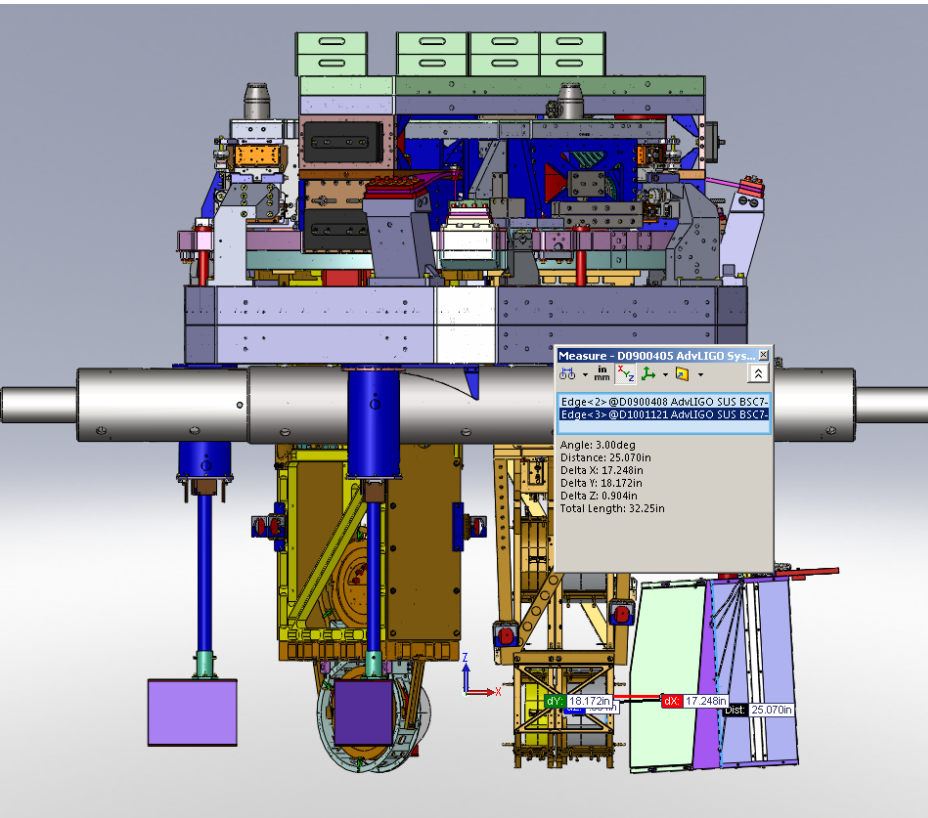

- BSC1-H1 (D0901137)

DISTANCE = 24.88"

- BSC3-H1 (D0901146)

DISTANCE = 24.74"

- BSC5-H2 (D0900502)

DISTANCE = 16.98"

BSC6-H2 (D0900512)

DISTANCE = 17.09"

BSC7-H2 (D0900405)

DISTANCE = 17.25"

BSC8-H2 (D0900360)

DISTANCE = 18.15"

- BSC9-H1 (D0901150)

DISTANCE = 19.10"

- BSC10-H1 (D0901154)

DISTANCE = 19.20"