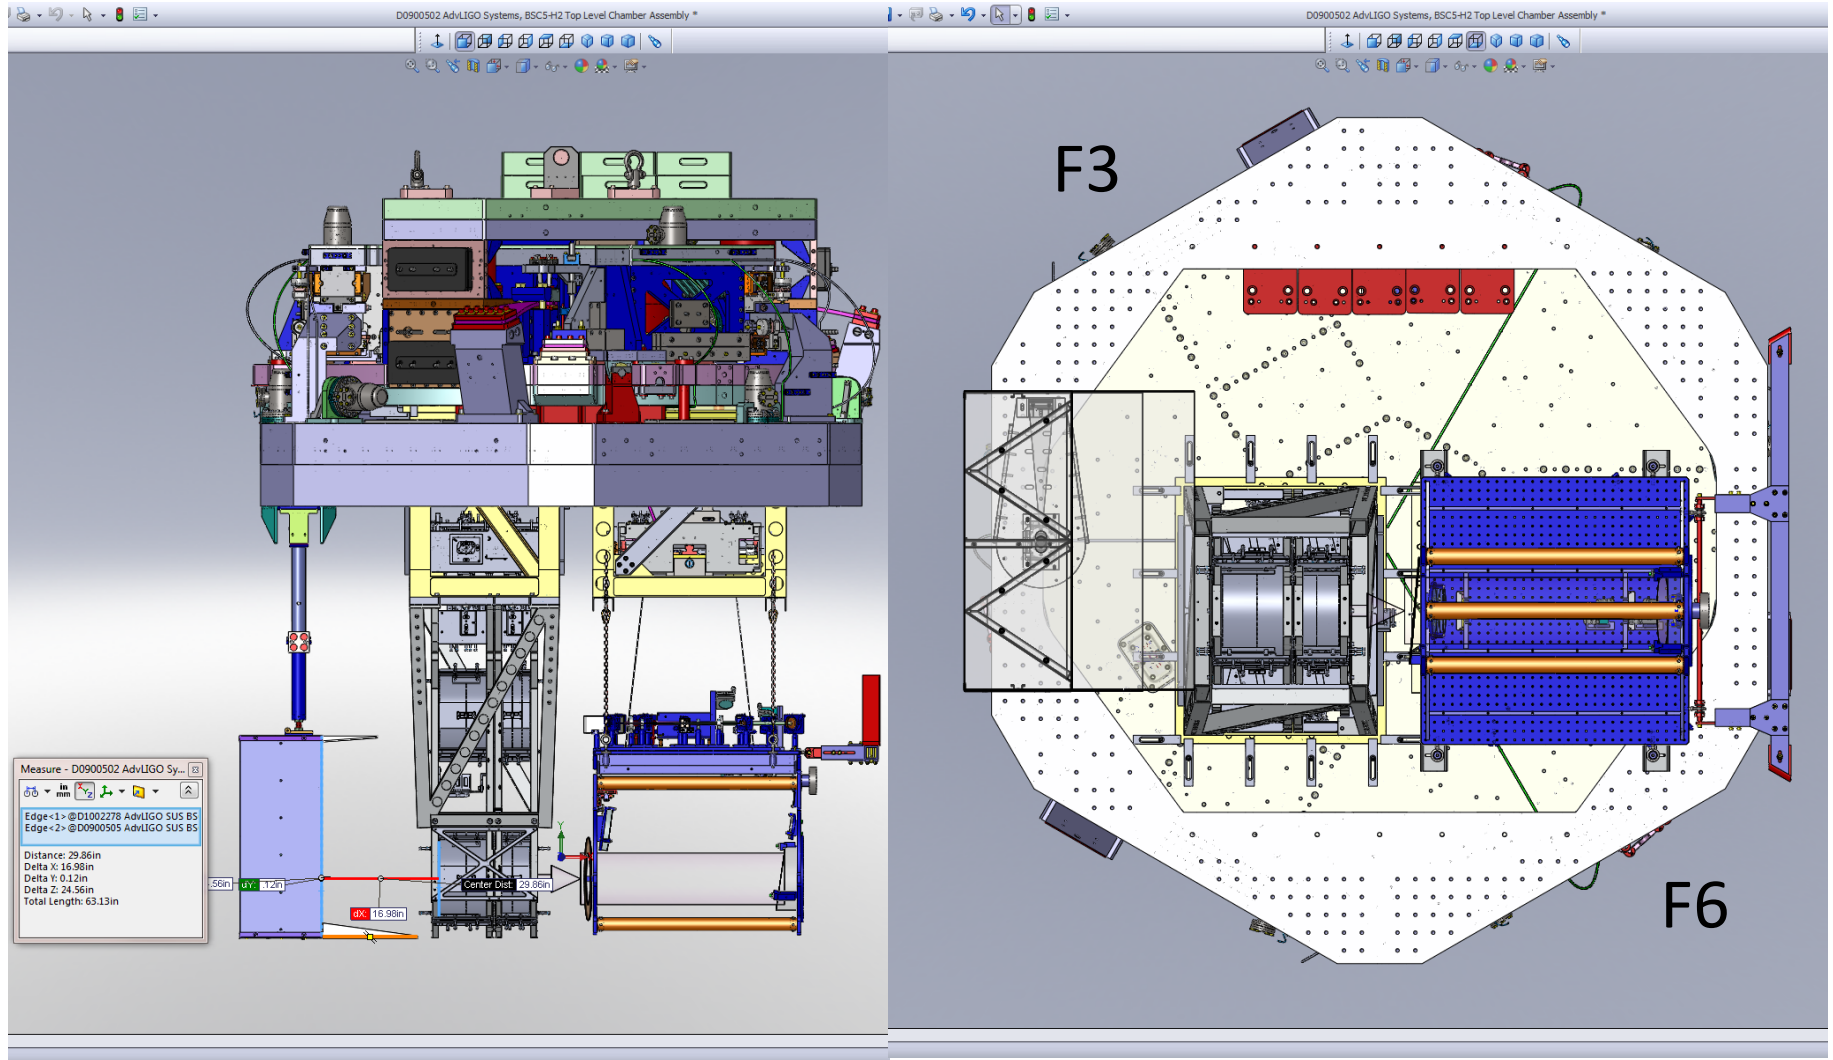

- BSC1-H1 (D0901137)

DISTANCE = 24.88"

- BSC3-H1 (D0901146)

DISTANCE = 24.74"

- BSC5-H2 (D0900502)

DISTANCE = 16.98"

BSC6-H2 (D0900512)

DISTANCE = 17.09"

BSC7-H2 (D0900405)

DISTANCE = 17.25"

BSC8-H2 (D0900360)

DISTANCE = 18.15"

- BSC9-H1 (D0901150)

DISTANCE = 19.10"

- BSC10-H1 (D0901154)

DISTANCE = 19.20"