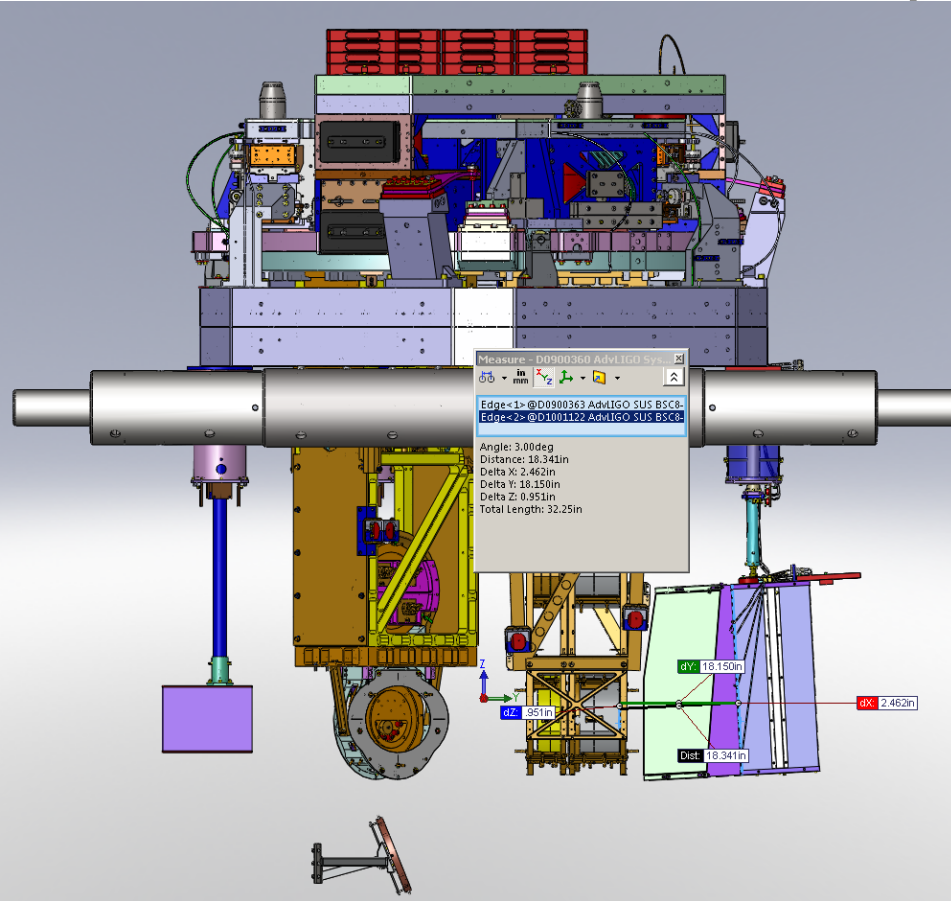

- BSC1-H1 (D0901137)

DISTANCE = 24.88"

- BSC3-H1 (D0901146)

DISTANCE = 24.74"

- BSC5-H2 (D0900502)

DISTANCE = 16.98"

BSC6-H2 (D0900512)

DISTANCE = 17.09"

BSC7-H2 (D0900405)

DISTANCE = 17.25"

BSC8-H2 (D0900360)

DISTANCE = 18.15"

- BSC9-H1 (D0901150)

DISTANCE = 19.10"

- BSC10-H1 (D0901154)

DISTANCE = 19.20"