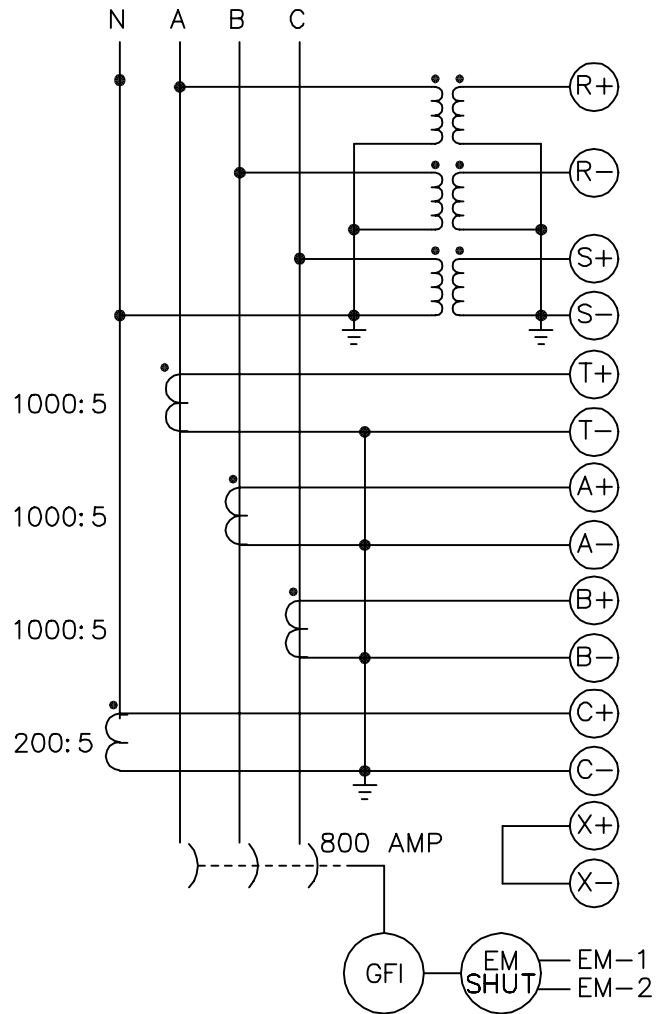

OR

C	B	A
B	C	A

LIGO-D980090-B-W

DEITTLE AND ASSOCIATES, INC.

FILE:9800090-B-W

DATE: APR 1999

SUB-ASSEMBLY 'B2-1'
SCHEMATIC DIAGRAM