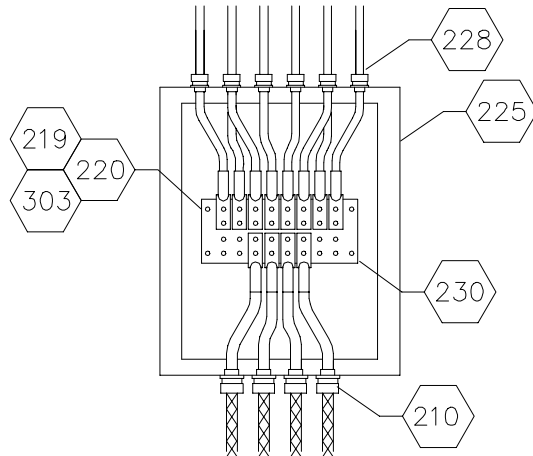

#4/0 HIGH TEMPERATURE  
 CABLES TO STAINLESS STEEL  
 TUBE STIFFENING RING  
 VIA SUB-ASSEMBLY D-1

TYPE W DC  
 500 kCMIL  
 SUPPLY CABLES  
 FROM DC POWER  
 SUPPLY (SEE NOTE)

NOTE: ON TUBE ENDS ONLY (4) FOUR SUPPLY CABLES RETURN.  
 AT ALL OTHER LOCATIONS ALL (8) EIGHT DC SUPPLY CABLES RETURN.

SCALE: 1/2"=1'0"