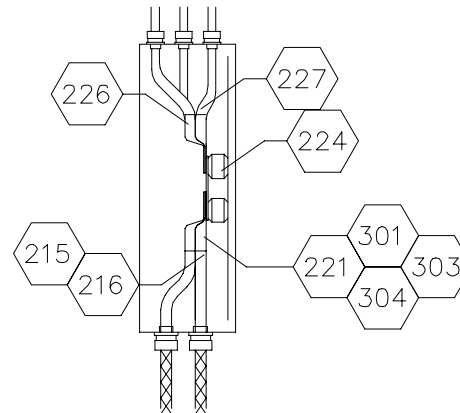

#4/0 HIGH TEMPERATURE  
 CABLES TO STAINLESS STEEL  
 TUBE STIFFENING RING  
 VIA SUB-ASSEMBLY D-1

TYPE W DC  
 500 kCMIL  
 SUPPLY CABLES  
 FROM DC POWER  
 SUPPLY (SEE NOTE)

NOTE: ON TUBE ENDS ONLY (4) FOUR SUPPLY CABLES RETURN.  
 AT ALL OTHER LOCATIONS ALL (8) EIGHT DC SUPPLY CABLES RETURN.

SCALE: 1/2"=1'0"