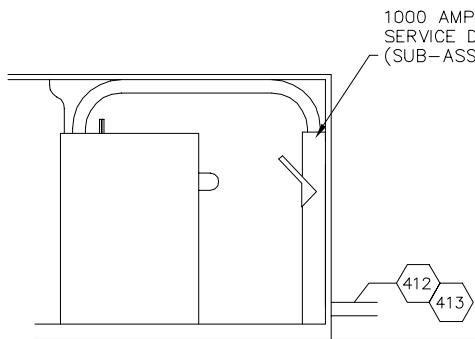

- ☐ EMERGENCY SHUTDOWN SWITCH (405) (406)
- ⌘ SINGLE POLE LIGHT SWITCH
- ⊕ SURFACE MOUNT DUPLEX RECEPTACLE
- FLUORESCENT LIGHTING FIXTURE

NOTE: SURFACE MOUNT CONDUITS BETWEEN DEVICES AND EQUIPMENT. CONTROL WIRING TO PSIO TO BE INSTALLED BY LIGO. CONTRACTOR SHALL INSTALL LIGO FURNISHED PSIO CABINET.

PSIO CABINET GUTTER DETAIL

PLAN VIEW DC POWER SUPPLY CONTAINER

SECTION A

SECTION B

SECTION C