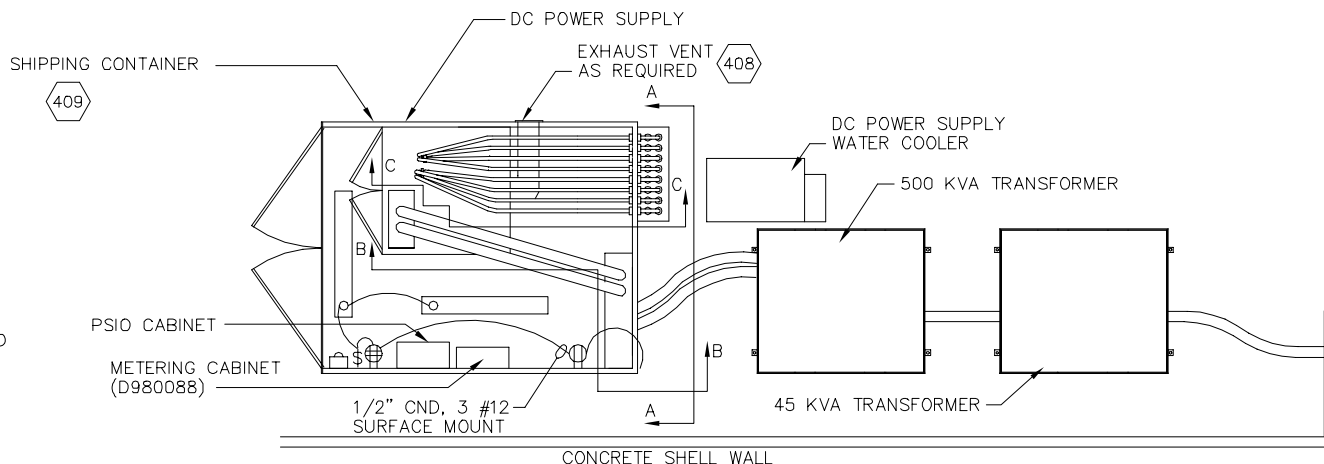

- ☐ EMERGENCY SHUTDOWN SWITCH (405) (406)
- ⌘ SINGLE POLE LIGHT SWITCH
- ⊕ SURFACE MOUNT DUPLEX RECEPTACLE
- FLUORESCENT LIGHTING FIXTURE

NOTE: SURFACE MOUNT CONDUITS BETWEEN DEVICES AND EQUIPMENT. CONTROL WIRING TO PSIO TO BE INSTALLED BY LIGO. CONTRACTOR SHALL INSTALL LIGO FURNISHED PSIO CABINET.

PSIO CABINET GUTTER DETAIL

PLAN VIEW DC POWER SUPPLY CONTAINER

SECTION A

SECTION B

SECTION C