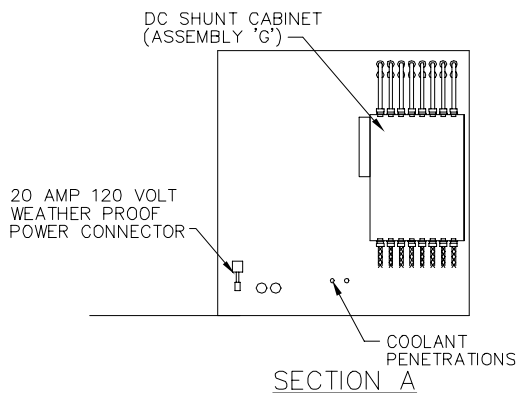

- ☐ EMERGENCY SHUTDOWN SWITCH (405) (406)
- ⌘ SINGLE POLE LIGHT SWITCH
- ⊕ SURFACE MOUNT DUPLEX RECEPTACLE
- FLUORESCENT LIGHTING FIXTURE

NOTE: SURFACE MOUNT CONDUITS BETWEEN DEVICES AND EQUIPMENT. CONTROL WIRING TO PSIO TO BE INSTALLED BY LIGO. CONTRACTOR SHALL INSTALL LIGO FURNISHED PSIO CABINET.

PSIO CABINET GUTTER DETAIL

PLAN VIEW DC POWER SUPPLY CONTAINER

SECTION A

SECTION B

SECTION C