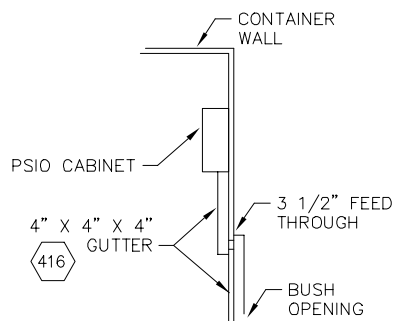

- ☐ EMERGENCY SHUTDOWN SWITCH (405) (406)
- ⌘ SINGLE POLE LIGHT SWITCH
- ⊕ SURFACE MOUNT DUPLEX RECEPTACLE
- FLUORESCENT LIGHTING FIXTURE

NOTE: SURFACE MOUNT CONDUITS BETWEEN DEVICES AND EQUIPMENT. CONTROL WIRING TO PSIO TO BE INSTALLED BY LIGO. CONTRACTOR SHALL INSTALL LIGO FURNISHED PSIO CABINET.

PSIO CABINET GUTTER DETAIL

PLAN VIEW DC POWER SUPPLY CONTAINER

SECTION A

SECTION B

SECTION C