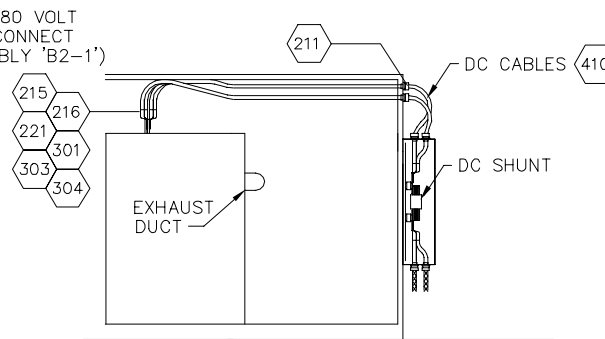

- ☐ EMERGENCY SHUTDOWN SWITCH (405) (406)
- ⌘ SINGLE POLE LIGHT SWITCH
- ⊕ SURFACE MOUNT DUPLEX RECEPTACLE
- FLUORESCENT LIGHTING FIXTURE

NOTE: SURFACE MOUNT CONDUITS BETWEEN DEVICES AND EQUIPMENT. CONTROL WIRING TO PSIO TO BE INSTALLED BY LIGO. CONTRACTOR SHALL INSTALL LIGO FURNISHED PSIO CABINET.

PSIO CABINET GUTTER DETAIL

PLAN VIEW DC POWER SUPPLY CONTAINER

SECTION A

SECTION B

SECTION C