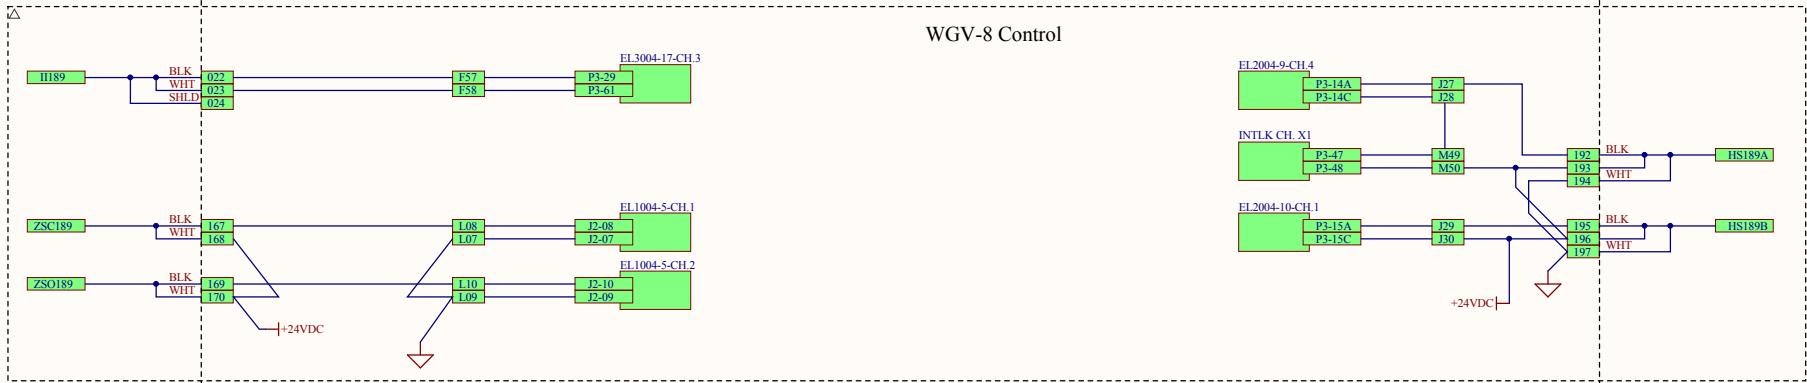

Title			VCMS ELECTRICAL DIAGRAM WA LVEA X ARM GATE CONTROL		
Size	Number	Revision		1	
A3	D961322-A-C				
Date:	1/14/2015	Sheet 1 of 2			
File:	C:\Users\...D961322-A-C.SchDoc	Drawn By: R. Bork			

Title			VCMS Electrical Diagram WA LVEA X ARM Gate Valve Control		
Size	Number	Revision		1	
A3	D961322-A-C				
Date:	1/14/2015	Sheet 2 of 2			
File:	C:\Users\...D961322-A-C SH 2 SchDoc	Drawn By: Tony T.			