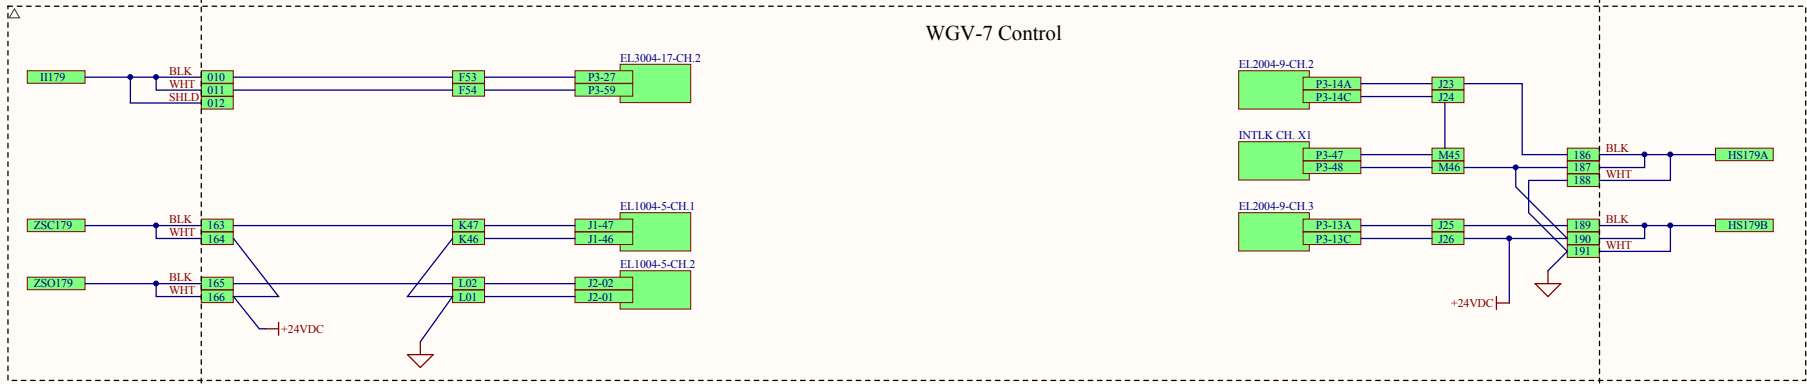

Title			VCMS ELECTRICAL DIAGRAM WA LVEA X ARM GATE CONTROL		
Size	Number	Revision		1	
A3	D961322-A-C				
Date:	1/14/2015	Sheet 1 of 2			
File:	C:\Users\...D961322-A-C.SchDoc	Drawn By: R. Bork			

Title			VCMS Electrical Diagram WA LVEA X ARM Gate Valve Control		
Size	Number	Revision		1	
A3	D961322-A-C				
Date:	1/14/2015	Sheet 2 of 2			
File:	C:\Users\...D961322-A-C SH 2 SchDoc	Drawn By: Tony T.			