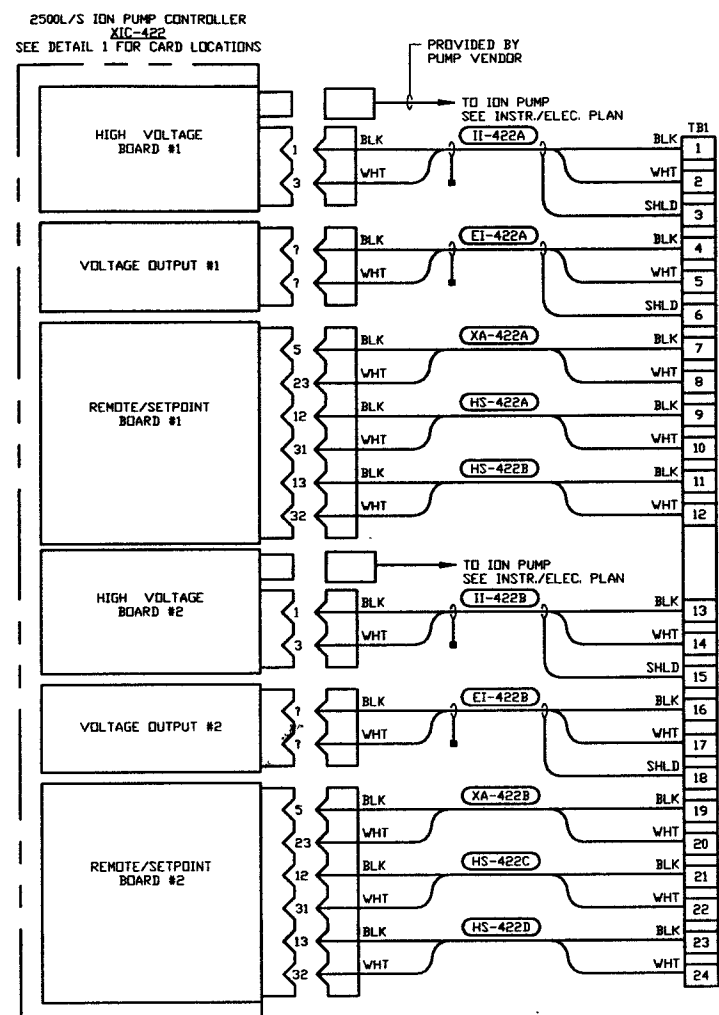

NOTES:
1) ALL WIRING IS #18 AWG.

DETAIL 1
REAR VIEW OF ION PUMP CONTROLLER
NO SCALE

**NOT FOR
CONSTRUCTION**

LIGO-D960597-00-V

DWG. NO.	DESCRIPTION	DWG. NO.	DESCRIPTION
V049-3-403	INSTRUMENT ELECTRICAL PLAN LEFT END STATION		
V049-3-402	CABLE TRAY PLAN LEFT END STATION		
REFERENCE DRAWINGS