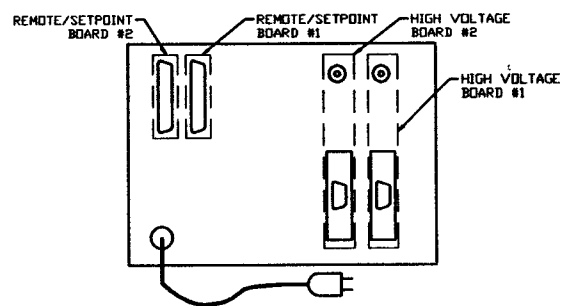

NOTES:
1) ALL WIRING IS #18 AWG.

DETAIL 1
REAR VIEW OF ION PUMP CONTROLLER
NO SCALE

**NOT FOR
CONSTRUCTION**

LIGO-D960597-00-V

DWG. NO.	DESCRIPTION	DWG. NO.	DESCRIPTION
V049-3-403	INSTRUMENT ELECTRICAL PLAN LEFT END STATION		
V049-3-402	CABLE TRAY PLAN LEFT END STATION		
REFERENCE DRAWINGS