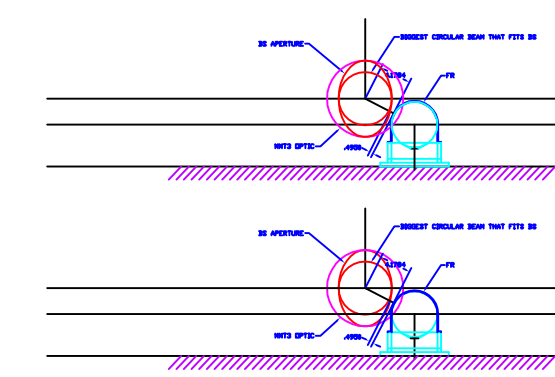

WHAM 1

D080175-00
 ELIGO IO DESIGN LAYOUT