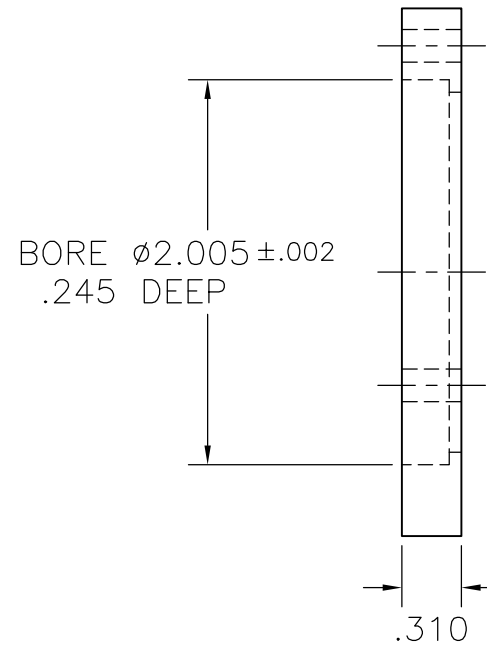

NOTE: THESE PARTS MATE TO D070467

UF PHYS

ELIGO IO FI FR

SCALE: FULL (INCHES)

DATE: OCTOBER 24, 2007

WILLIAMS, LUKE

SLEEVE LOCK

D070468-00

QTY: 4

MATERIAL: 6061-T6