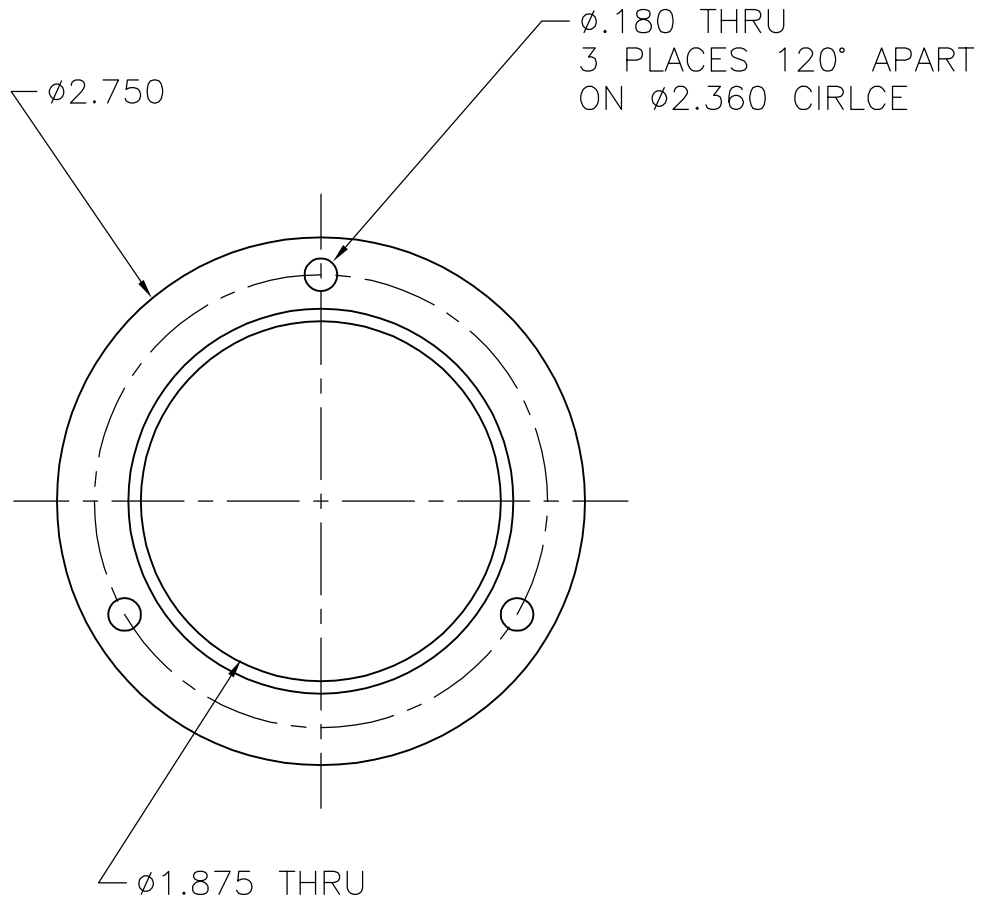

NOTE: THESE PARTS MATE TO D070467

UF PHYS

ELIGO IO FI FR

SCALE: FULL (INCHES)

DATE: OCTOBER 24, 2007

WILLIAMS, LUKE

SLEEVE LOCK

D070468-00

QTY: 4

MATERIAL: 6061-T6