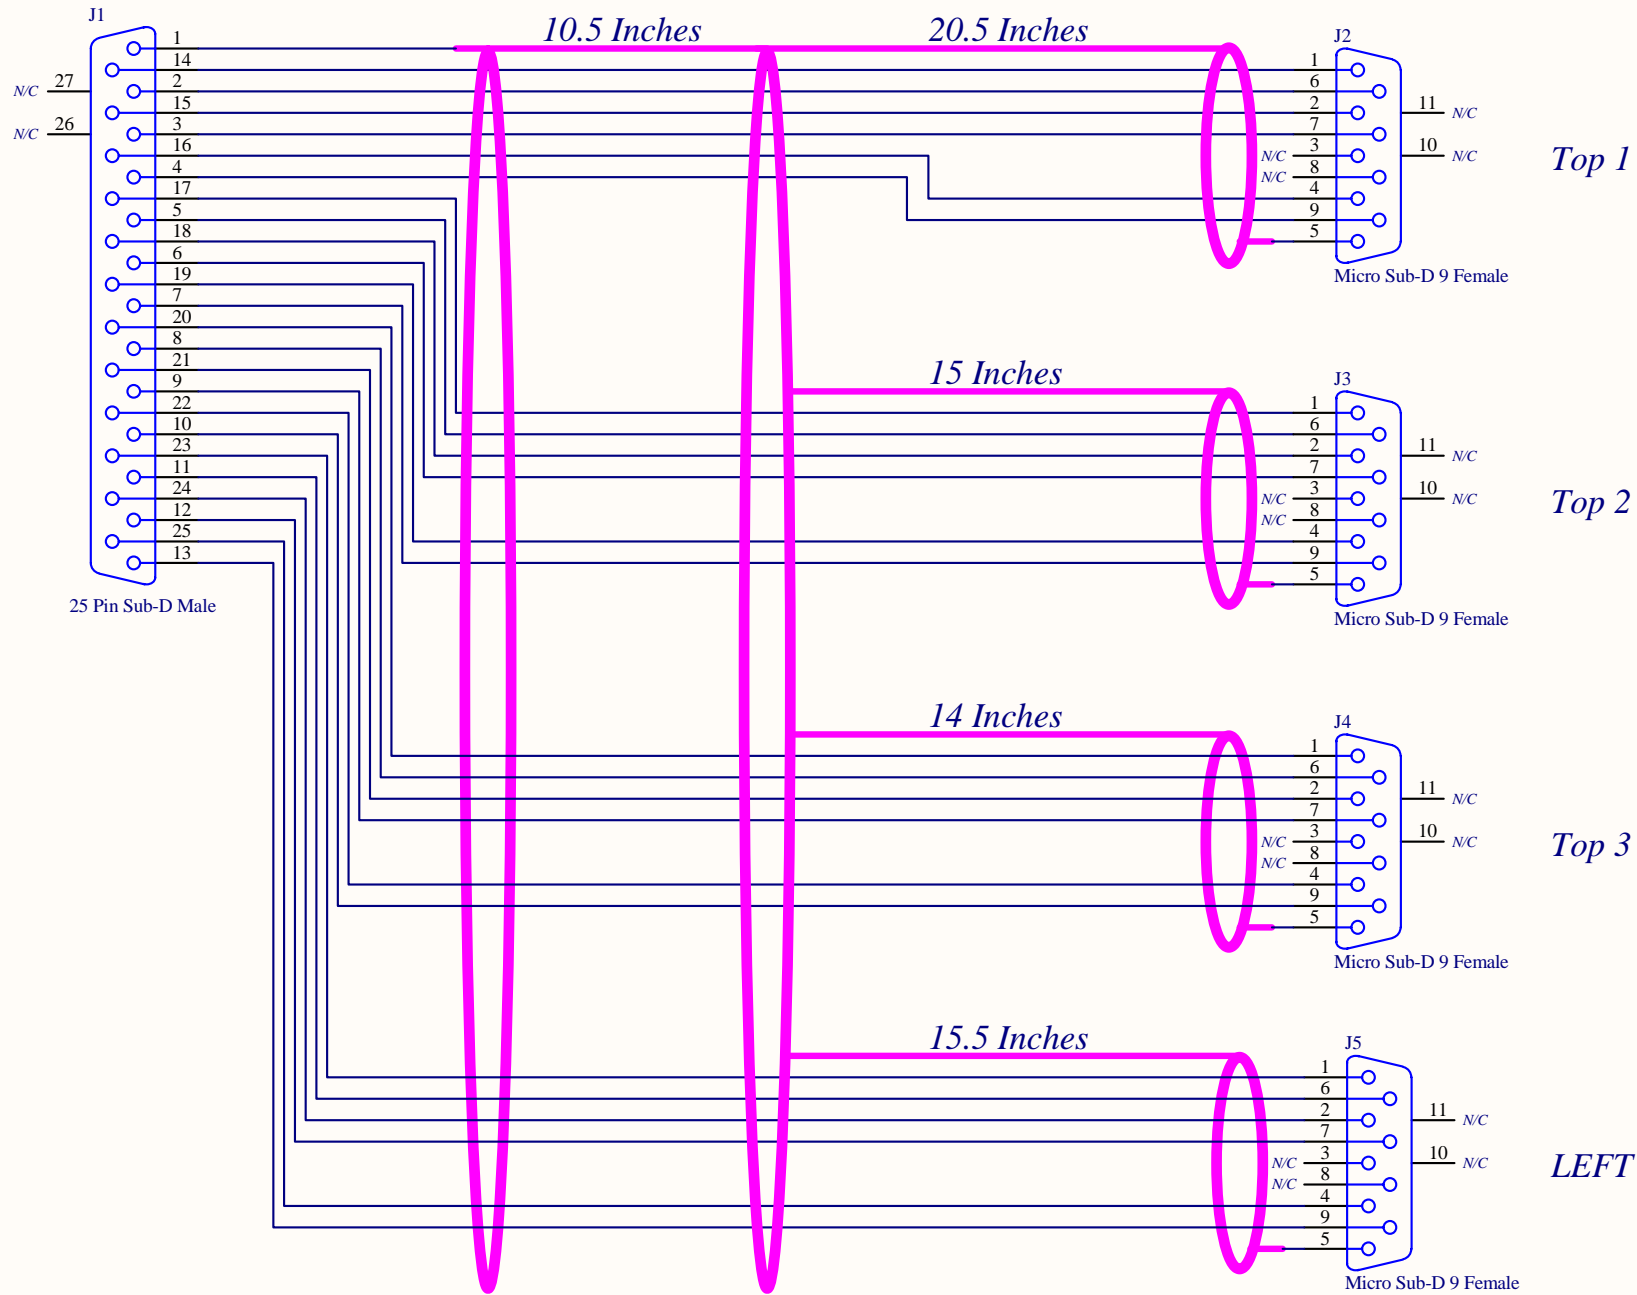

Last Edited: 14 May 2007

Title
2 Ended OSEM Cable Assembly

*
*
*

LIGO

Size: **A**

DCC Number: **D070159**

Revision: **A**

Engineer: **R. Abbott**

Date: 5/14/2007

Time: 1:00:25 PM

File: C:\Rich's Files\Mycadfiles\Misc\osem_2.SchDoc

Sheet 1 of 2

Last Edited: 14 May 2007

Title 4 Ended OSEM Cable Assembly			* * *		LIGO <small>LLNL</small>
Size: A	DCC Number: D070159	Revision: A	Engineer: R. Abbott	Date: 5/14/2007	
File: C:\Rich's Files\Mycadfiles\Misc\osem_4.SchDoc				Time: 1:00:57 PM	