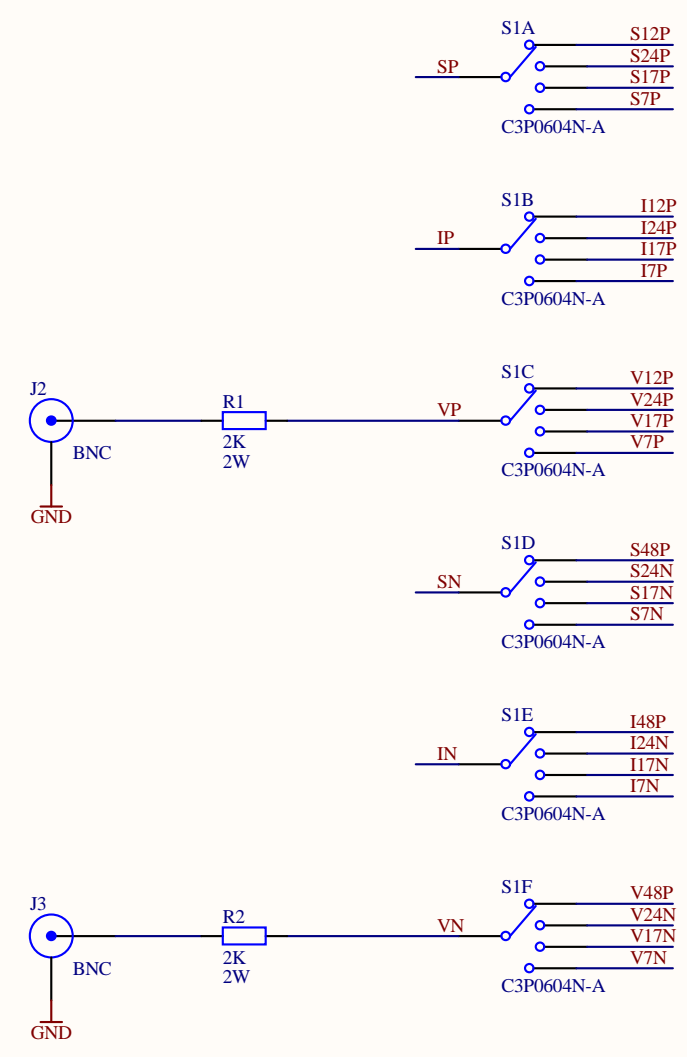

A

A

B

B

C

C

D

D

Title		
Power Chassis Front Panel Select		
Size	Number	Revision
B	D070111	A
Date:	4/18/2007	Sheet 1 of 1
File:	C:\User\...\ChassisFrontPanelSelect1.SchDoc Drawn By: Daniel Sigg	