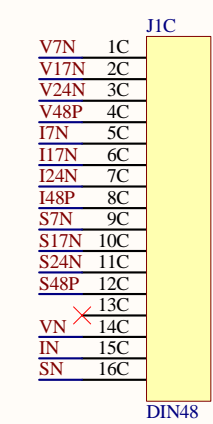

A

A

B

B

C

C

D

D

Title		
Power Chassis Front Panel Select		
Size	Number	Revision
B	D070111	A
Date:	4/18/2007	Sheet 1 of 1
File:	C:\User\...\ChassisFrontPanelSelect1.SchDoc Drawn By: Daniel Sigg	