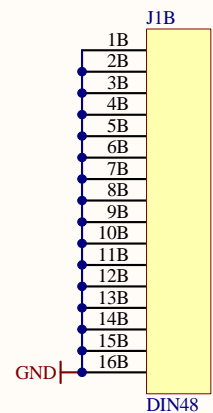

A

A

B

B

C

C

D

D

Title		
Power Chassis Front Panel Select		
Size	Number	Revision
B	D070111	A
Date:	4/18/2007	Sheet 1 of 1
File:	C:\User\...\ChassisFrontPanelSelect1.SchDoc Drawn By: Daniel Sigg	