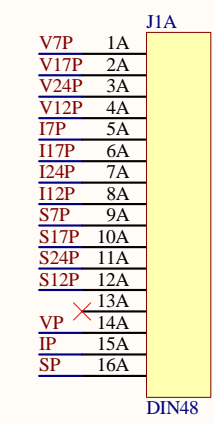

A

A

B

B

C

C

D

D

Title		
Power Chassis Front Panel Select		
Size	Number	Revision
B	D070111	A
Date:	4/18/2007	Sheet 1 of 1
File:	C:\User\...\ChassisFrontPanelSelect1.SchDoc Drawn By: Daniel Sigg	