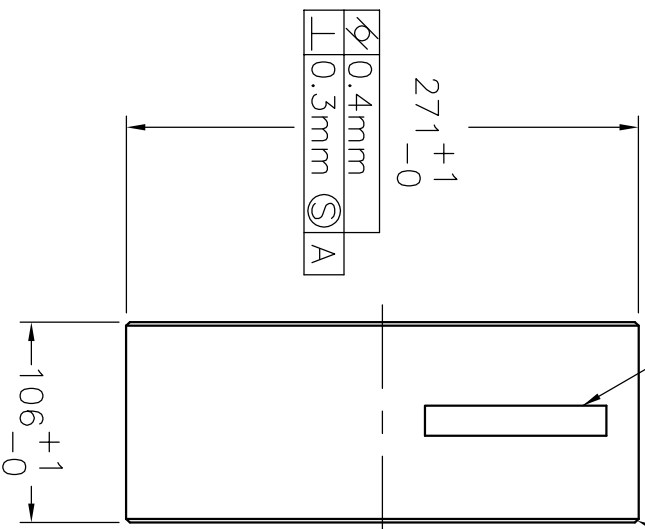

ETCH, GRIND, OR SANDBLAST SERIAL NUMBER

45° X 2±0.5
CHAMFER
2 PLACES

UF LIGO

WILLIAMS, LUKE

ALIGO LARGE TELESCOPE

MIRROR BLANK

SCALE: QUARTER (mm)

D070088-00

QTY: 5

DATE: MARCH 26, 2007

MATERIAL: BK7