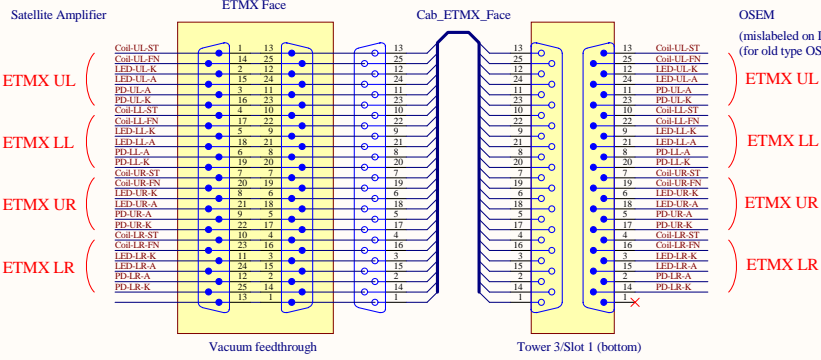

Squeezing Experiment: In Vacuum Wiring

Title			
Squeezing: SOS Wiring			
Size	Number	Revision	
C	D060190-A	A	
Date:	2/1/2007	Sheet 1 of 7	
File:	C:\Users\... \Wiring1.SchDoc	Drawn By:	Daniel Stagg

LEM0 Adapter Variants

Title			Squeezing: Mini Mirror Side Adapter Cable		
Size	Number	Revision			
A	D060190-A	A			
Date:	2/1/2007	Sheet 4 of 7			
File:	C:\Users\...\Cables1.SchDoc	Drawn By:		Daniel Sigg	

Parts List / Accu-Glass Products, Inc.
 W1, W2, W3: KAP-R25-39
 W4: 3 x KAP-C9-39
 J4, J5, J6, J7, J10, J11: 25D-PKS & GS-10
 J8, J9, J12, J13: 25D-PPK & GP-10

West

East

Triple Reducer

Title			Squeezing: Feed-through adapter		
Size	Number	Revision			
A	D060190-A	A			
Date:	2/1/2007	Sheet 7 of 7			
File:	C:\Users\...\ViewPort1.SchDoc	Drawn By:		Daniel Sigg	