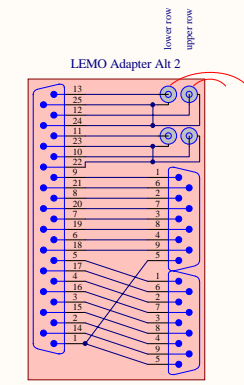

Squeezing Experiment: In Vacuum Wiring

Title			
Squeezing: SOS Wiring			
Size	Number	Revision	
C	D060190-A	A	
Date:	2/1/2007	Sheet 1 of 7	
File:	C:\Users\... \Wiring1.SchDoc	Drawn By:	Daniel Stagg

LEM0 Adapter Variants

Title			
Squeezing: PZT Wiring			
Size	Number	Revision	
C	D060190-A	A	
Date:	2/1/2007	Sheet 3 of 7	
File:	C:\Users\... \Wiring\SchDoc	Drawn By: Daniel Stagg	

Parts List / Accu-Glass Products, Inc.
 W1: KAP-C9-19
 W2: KAP-C9-96
 J1: 25D-PKS & GS-10
 J2: 25D-PKP & GP-10
 J3: 25D-PKS & GS-10

Title			Squeezing: Mini Mirror Side Adapter Cable		
Size	Number	Revision			
A	D060190-A	A			
Date:	2/1/2007	Sheet 4 of 7			
File:	C:\Users\...\Cables1.SchDoc	Drawn By:		Daniel Sigg	

Parts List / Accu-Glass Products, Inc.
 W1, W2, W3: KAP-R25-39
 W4: 3 x KAP-C9-39
 J4, J5, J6, J7, J10, J11: 25D-PKS & GS-10
 J8, J9, J12, J13: 25D-PPK & GP-10

West

East

Triple Reducer

Title			Squeezing: Feed-through adapter		
Size	Number	Revision			
A	D060190-A	A			
Date:	2/1/2007	Sheet 7 of 7			
File:	C:\Users\...\ViewPort1.SchDoc	Drawn By:		Daniel Sigg	