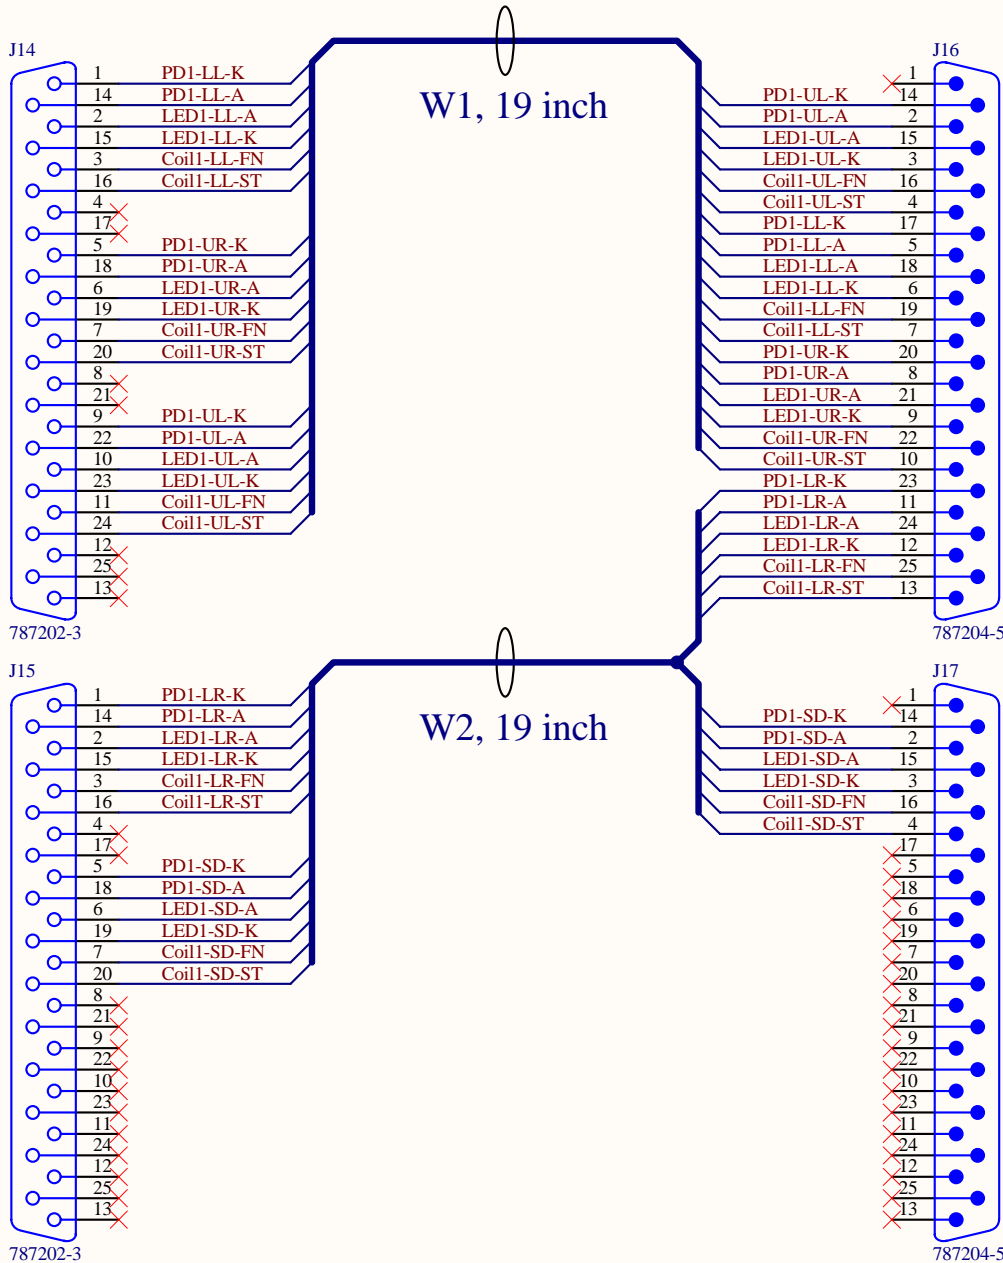

Title			
Squeezing: PZT Wiring			
Size	Number	Revision	
C	D060190-A	A	
Date:	2/1/2007	Sheet 3 of 7	
File:	C:\Users\... \Wiring\SchDoc	Drawn By: Daniel Stagg	

Parts List / Accu-Glass Products, Inc.
 W1: KAP-C9-19
 W2: KAP-C9-96
 J1: 25D-PKS & GS-10
 J2: 25D-PKP & GP-10
 J3: 25D-PKS & GS-10

Title			Squeezing: Mini Mirror Side Adapter Cable		
Size	Number	Revision			
A	D060190-A	A			
Date:	2/1/2007	Sheet 4 of 7			
File:	C:\Users\...\Cables1.SchDoc	Drawn By:		Daniel Sigg	

Parts List / Accu-Glass Products, Inc.
 W1, W2, W3: KAP-R25-39
 W4: 3 x KAP-C9-39
 J4, J5, J6, J7, J10, J11: 25D-PKS & GS-10
 J8, J9, J12, J13: 25D-PPK & GP-10

Title			Squeezing: SOS Adapter Cable		
Size	Number	Revision		A	
C	D060190-A				
Date:	2/1/2007	Sheet 5 of 7			
File:	C:\Users\... \Cables\SchDoc	Drawn By: Daniel Srag			

Parts List / Accu-Glass Products, Inc.
 W1, W2: KAP-R25-19
 J1, J2: 25D-PKS & GS-10
 J3, J4: 25D-PKP & GP-10

West

East

Triple Reducer

Title			Squeezing: Feed-through adapter		
Size	Number	Revision			
A	D060190-A	A			
Date:	2/1/2007	Sheet 7 of 7			
File:	C:\Users\...\ViewPort1.SchDoc	Drawn By:		Daniel Sigg	