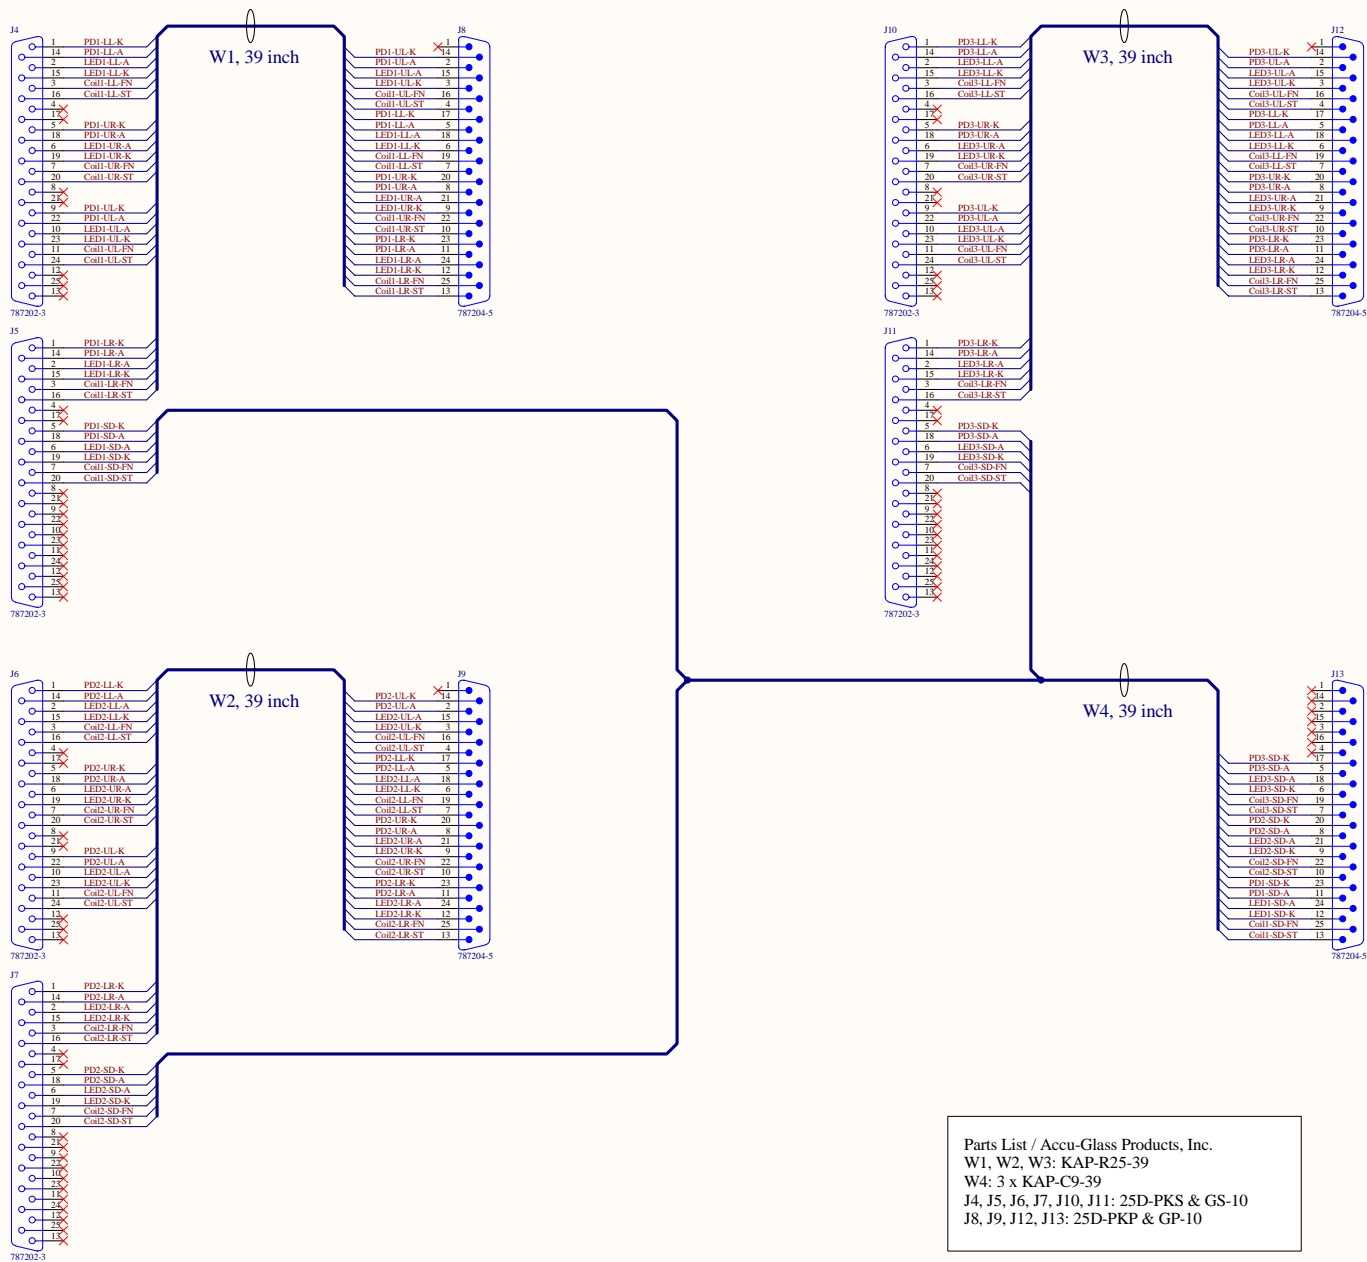

Squeezing Experiment: In Vacuum Wiring

Title			
Squeezing: SOS Wiring			
Size	Number	Revision	
C	D060190-A	A	
Date:	2/1/2007	Sheet 1 of 7	
File:	C:\Users\... \Wiring1.SchDoc	Drawn By:	Daniel Stagg

LEM0 Adapter Variants

Title			
Squeezing: PZT Wiring			
Size	Number	Revision	
C	D060190-A	A	
Date:	2/1/2007	Sheet 3 of 7	
File:	C:\Users\... \Wiring\SchDoc	Drawn By: Daniel Stagg	

Parts List / Accu-Glass Products, Inc.
 W1: KAP-C9-19
 W2: KAP-C9-96
 J1: 25D-PKS & GS-10
 J2: 25D-PKP & GP-10
 J3: 25D-PKS & GS-10

Title			Squeezing: Mini Mirror Side Adapter Cable		
Size	Number	Revision			
A	D060190-A	A			
Date:	2/1/2007	Sheet 4 of 7			
File:	C:\Users\...\Cables1.SchDoc	Drawn By:		Daniel Sigg	

Parts List / Accu-Glass Products, Inc.
 W1, W2, W3: KAP-R25-39
 W4: 3 x KAP-C9-39
 J4, J5, J6, J7, J10, J11: 25D-PKS & GS-10
 J8, J9, J12, J13: 25D-PPK & GP-10

West

East

Triple Reducer

Title			Squeezing: Feed-through adapter		
Size	Number	Revision			
A	D060190-A	A			
Date:	2/1/2007	Sheet 7 of 7			
File:	C:\Users\...\ViewPort1.SchDoc	Drawn By:		Daniel Sigg	