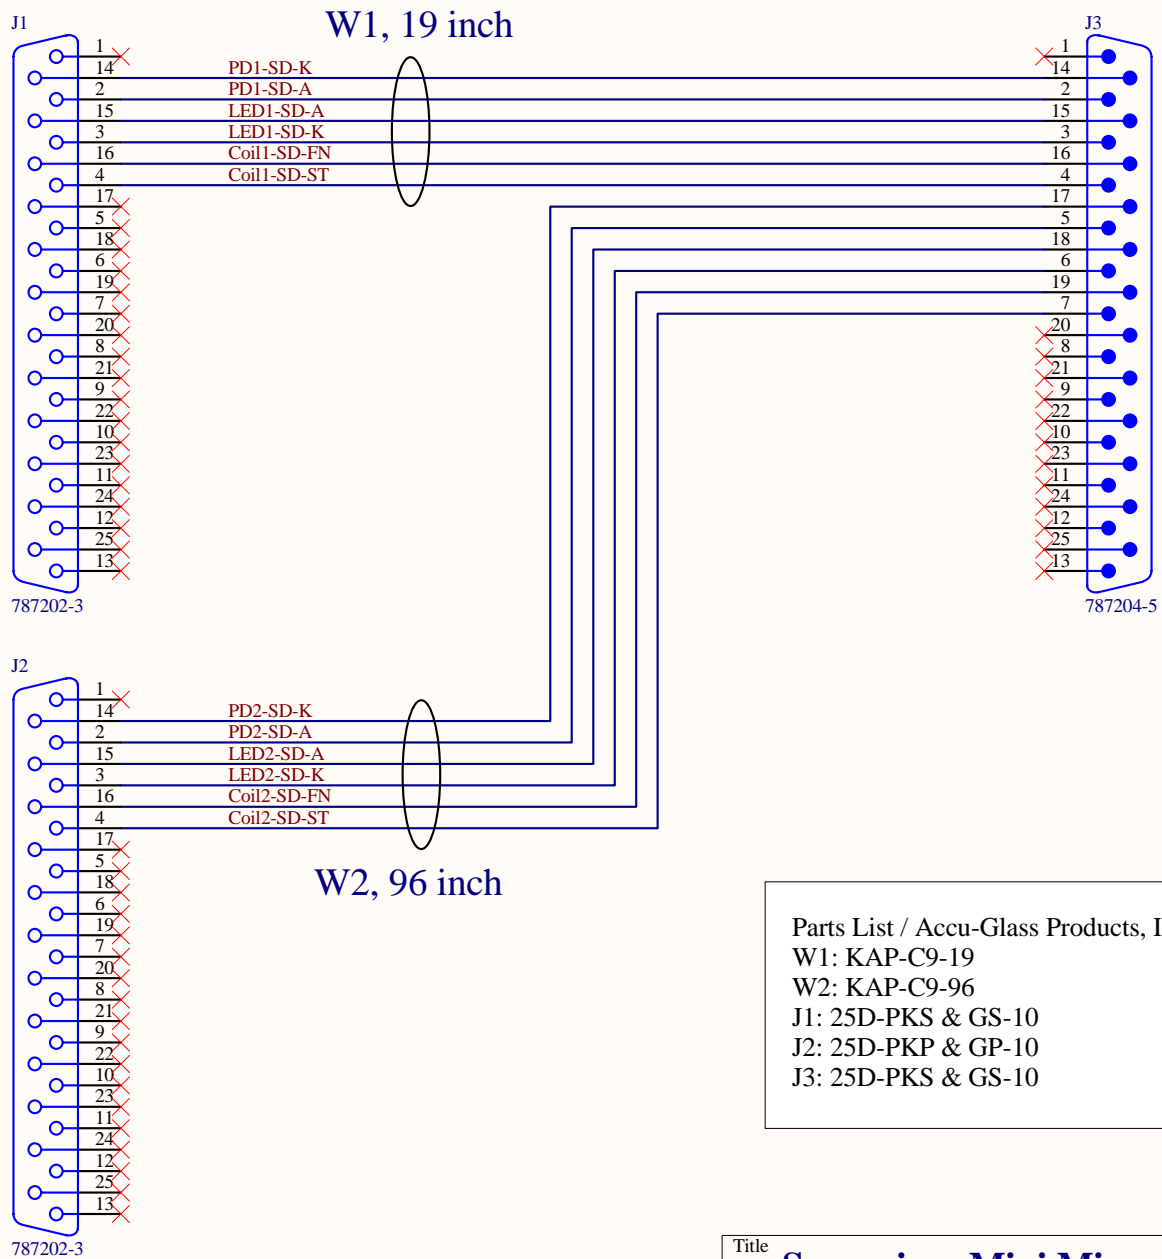

Parts List / Accu-Glass Products, Inc.
W1: KAP-C9-19
W2: KAP-C9-96
J1: 25D-PKS & GS-10
J2: 25D-PKP & GP-10
J3: 25D-PKS & GS-10

Title			Squeezing: Mini Mirror Side Adapter Cable		
Size	Number	Revision			
A	D060190-A	A			
Date:	2/1/2007	Sheet 4 of 7			
File:	C:\Users\...\Cables1.SchDoc	Drawn By:		Daniel Sigg