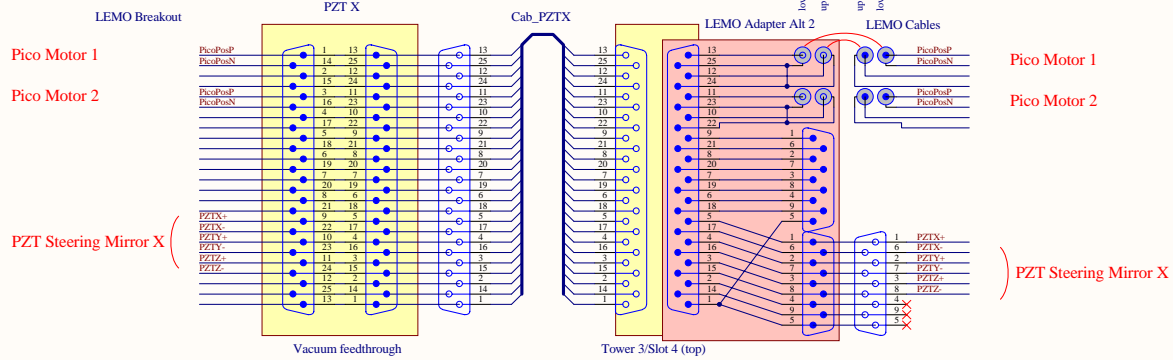

Squeezing Experiment: In Vacuum Wiring

Title			
Squeezing: SOS Wiring			
Size	Number	Revision	
C	D060190-A	A	
Date:	2/1/2007	Sheet 1 of 7	
File:	C:\Users\... \Wiring1.SchDoc	Drawn By:	Daniel Stagg

LEM0 Adapter Variants

Title			Squeezing: Mini Mirror Side Adapter Cable		
Size	Number	Revision			
A	D060190-A	A			
Date:	2/1/2007	Sheet 4 of 7			
File:	C:\Users\...\Cables1.SchDoc	Drawn By:		Daniel Sigg	

Parts List / Accu-Glass Products, Inc.
 W1, W2, W3: KAP-R25-39
 W4: 3 x KAP-C9-39
 J4, J5, J6, J7, J10, J11: 25D-PKS & GS-10
 J8, J9, J12, J13: 25D-PPK & GP-10

West

East

Triple Reducer

Title			Squeezing: Feed-through adapter		
Size	Number	Revision			
A	D060190-A	A			
Date:	2/1/2007	Sheet 7 of 7			
File:	C:\Users\...\ViewPort1.SchDoc	Drawn By:		Daniel Sigg	