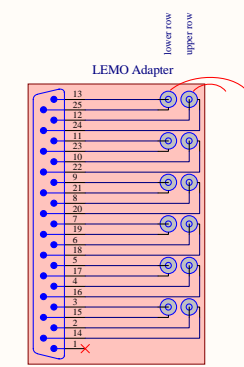

Squeezing Experiment: In Vacuum Wiring

Title			
Squeezing: SOS Wiring			
Size	Number	Revision	
C	D060190-A	A	
Date:	2/1/2007	Sheet 1 of 7	
File:	C:\Users\... \Wiring1.SchDoc	Drawn By:	Daniel Stagg

LEM0 Adapter Variants

Title			
Squeezing: PZT Wiring			
Size	Number	Revision	
C	D060190-A	A	
Date:	2/1/2007	Sheet 3 of 7	
File:	C:\Users\... \Wiring\SchDoc	Drawn By: Daniel Stagg	

Parts List / Accu-Glass Products, Inc.
 W1: KAP-C9-19
 W2: KAP-C9-96
 J1: 25D-PKS & GS-10
 J2: 25D-PKP & GP-10
 J3: 25D-PKS & GS-10

Title			Squeezing: Mini Mirror Side Adapter Cable		
Size	Number	Revision			
A	D060190-A	A			
Date:	2/1/2007	Sheet 4 of 7			
File:	C:\Users\...\Cables1.SchDoc	Drawn By:		Daniel Sigg	

Parts List / Accu-Glass Products, Inc.
 W1, W2, W3: KAP-R25-39
 W4: 3 x KAP-C9-39
 J4, J5, J6, J7, J10, J11: 25D-PKS & GS-10
 J8, J9, J12, J13: 25D-PPK & GP-10

West

East

Triple Reducer

Title			Squeezing: Feed-through adapter		
Size	Number	Revision			
A	D060190-A	A			
Date:	2/1/2007	Sheet 7 of 7			
File:	C:\Users\...\ViewPort1.SchDoc	Drawn By:		Daniel Sigg	