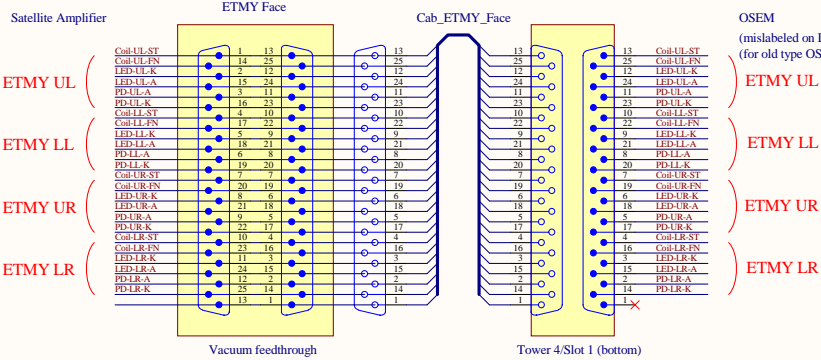

Squeezing Experiment: In Vacuum Wiring

Title			
Squeezing: SOS Wiring			
Size	Number	Revision	
C	D060190-A	A	
Date:	2/1/2007	Sheet 1 of 7	
File:	C:\Users\... \Wiring1.SchDoc	Drawn By:	Daniel Stagg

LEM0 Adapter Variants

Title			Squeezing: Mini Mirror Side Adapter Cable		
Size	Number	Revision			
A	D060190-A	A			
Date:	2/1/2007	Sheet 4 of 7			
File:	C:\Users\...\Cables1.SchDoc	Drawn By:		Daniel Sigg	

Parts List / Accu-Glass Products, Inc.
 W1, W2, W3: KAP-R25-39
 W4: 3 x KAP-C9-39
 J4, J5, J6, J7, J10, J11: 25D-PKS & GS-10
 J8, J9, J12, J13: 25D-PPK & GP-10

West

East

Triple Reducer

Title			Squeezing: Feed-through adapter		
Size	Number	Revision			
A	D060190-A	A			
Date:	2/1/2007	Sheet 7 of 7			
File:	C:\Users\...\ViewPort1.SchDoc	Drawn By:		Daniel Sigg	