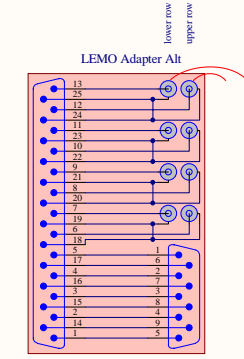

Squeezing Experiment: In Vacuum Wiring

Title			
Squeezing: SOS Wiring			
Size	Number	Revision	
C	D060190-A	A	
Date:	2/1/2007	Sheet 1 of 7	
File:	C:\Users\... \Wiring1.SchDoc	Drawn By:	Daniel Stagg

LEM0 Adapter Variants

Title			
Squeezing: PZT Wiring			
Size	Number	Revision	
C	D060190-A	A	
Date:	2/1/2007	Sheet 3 of 7	
File:	C:\Users\... \Wiring\SchDoc	Drawn By: Daniel Stagg	

Parts List / Accu-Glass Products, Inc.
 W1: KAP-C9-19
 W2: KAP-C9-96
 J1: 25D-PKS & GS-10
 J2: 25D-PKP & GP-10
 J3: 25D-PKS & GS-10

Title			Squeezing: Mini Mirror Side Adapter Cable		
Size	Number	Revision			
A	D060190-A	A			
Date:	2/1/2007	Sheet 4 of 7			
File:	C:\Users\...\Cables1.SchDoc	Drawn By:		Daniel Sigg	

Parts List / Accu-Glass Products, Inc.
 W1, W2, W3: KAP-R25-39
 W4: 3 x KAP-C9-39
 J4, J5, J6, J7, J10, J11: 25D-PKS & GS-10
 J8, J9, J12, J13: 25D-PPK & GP-10

West

East

Triple Reducer

Title			Squeezing: Feed-through adapter		
Size	Number	Revision			
A	D060190-A	A			
Date:	2/1/2007	Sheet 7 of 7			
File:	C:\Users\...\ViewPort1.SchDoc	Drawn By:		Daniel Sigg	