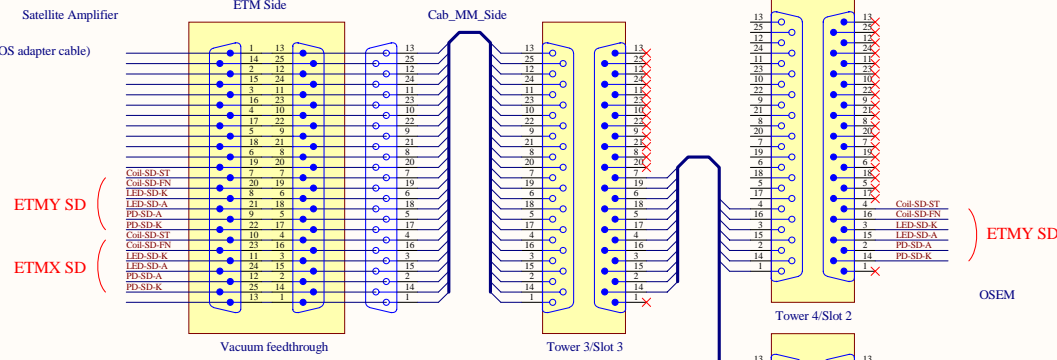

Squeezing Experiment: In Vacuum Wiring

Title			
Squeezing: SOS Wiring			
Size	Number	Revision	
C	D060190-A	A	
Date:	2/1/2007	Sheet 1 of 7	
File:	C:\Users\... \Wiring1.SchDoc	Drawn By:	Daniel Stagg

LEM0 Adapter Variants

Title			Squeezing: Mini Mirror Side Adapter Cable		
Size	Number	Revision			
A	D060190-A	A			
Date:	2/1/2007	Sheet 4 of 7			
File:	C:\Users\...\Cables1.SchDoc	Drawn By:		Daniel Sigg	

Parts List / Accu-Glass Products, Inc.
 W1, W2, W3: KAP-R25-39
 W4: 3 x KAP-C9-39
 J4, J5, J6, J7, J10, J11: 25D-PKS & GS-10
 J8, J9, J12, J13: 25D-PPK & GP-10

Title			Squeezing: SOS Adapter Cable		
Size	Number	Revision		A	
C	D060190-A				
Date:	2/1/2007	Sheet 5 of 7			
File:	C:\Users\... \Cables\SchDoc	Drawn By: Daniel Srag			

Parts List / Accu-Glass Products, Inc.
 W1, W2: KAP-R25-19
 J1, J2: 25D-PKS & GS-10
 J3, J4: 25D-PKP & GP-10

West

East

Triple Reducer

Title			Squeezing: Feed-through adapter		
Size	Number	Revision			
A	D060190-A	A			
Date:	2/1/2007	Sheet 7 of 7			
File:	C:\Users\...\ViewPort1.SchDoc	Drawn By:		Daniel Sigg	