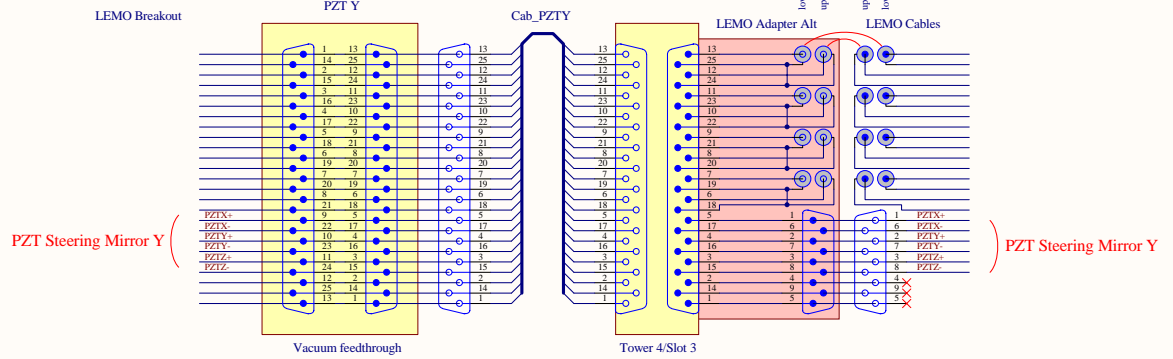

Squeezing Experiment: In Vacuum Wiring

Title			
Squeezing: SOS Wiring			
Size	Number	Revision	
C	D060190-A	A	
Date:	2/1/2007	Sheet 1 of 7	
File:	C:\Users\... \Wiring1.SchDoc	Drawn By:	Daniel Stagg

LEM0 Adapter Variants

Title			Squeezing: Mini Mirror Side Adapter Cable		
Size	Number	Revision			
A	D060190-A	A			
Date:	2/1/2007	Sheet 4 of 7			
File:	C:\Users\...\Cables1.SchDoc	Drawn By:		Daniel Sigg	

Parts List / Accu-Glass Products, Inc.
 W1, W2, W3: KAP-R25-39
 W4: 3 x KAP-C9-39
 J4, J5, J6, J7, J10, J11: 25D-PKS & GS-10
 J8, J9, J12, J13: 25D-PPK & GP-10

Title			Squeezing: SOS Adapter Cable		
Size	Number	Revision		A	
C	D060190-A				
Date:	2/1/2007	Sheet 5 of 7			
File:	C:\Users\... \Cables\SchDoc	Drawn By: Daniel Srag			

Parts List / Accu-Glass Products, Inc.
 W1, W2: KAP-R25-19
 J1, J2: 25D-PKS & GS-10
 J3, J4: 25D-PKP & GP-10

West

East

Triple Reducer

Title			Squeezing: Feed-through adapter		
Size	Number	Revision			
A	D060190-A	A			
Date:	2/1/2007	Sheet 7 of 7			
File:	C:\Users\...\ViewPort1.SchDoc	Drawn By:		Daniel Sigg	