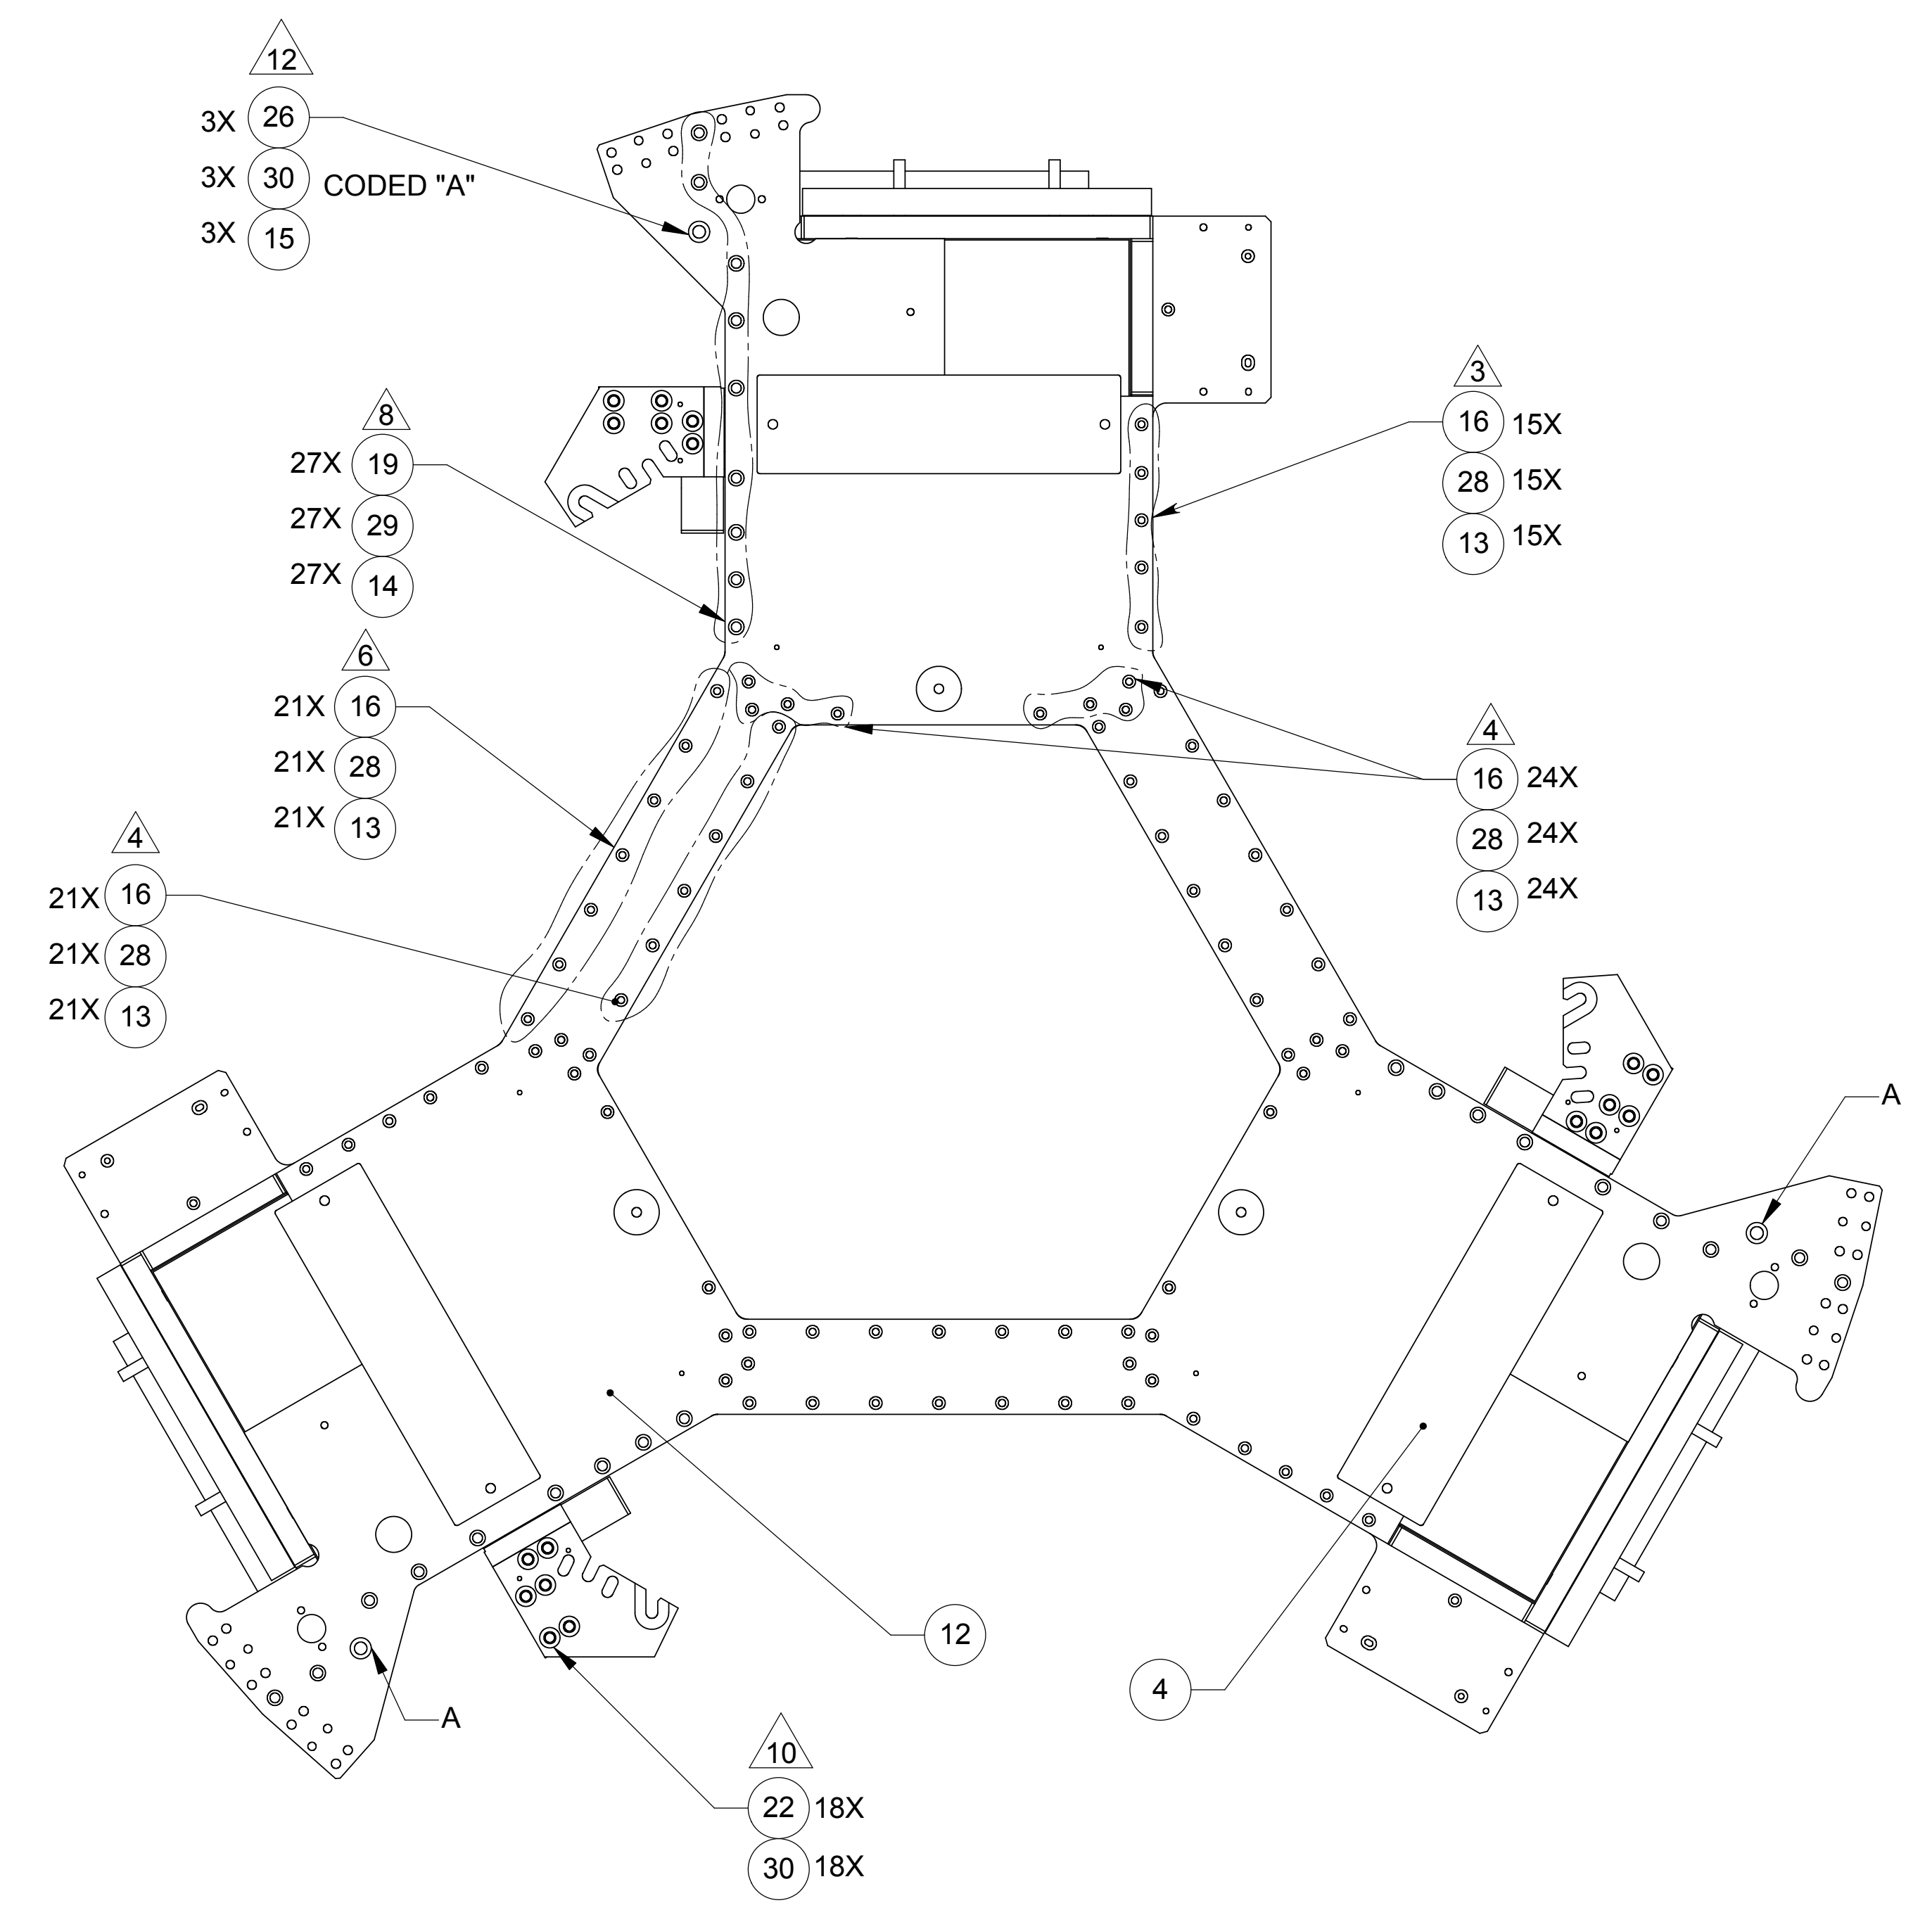

TOP VIEW

BOTTOM VIEW

TOP VIEW ITEM 5 CLOSEOUT PLATE REMOVED