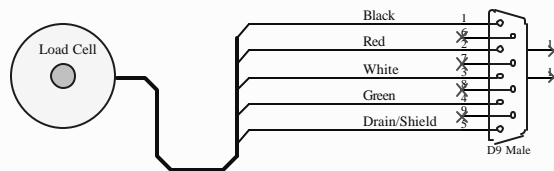

Load Cell Cable Assembly

Drain wire must not touch the connector body

Title HEPI Load Cell Cable		LIGO Laboratory California Institute of Technology Massachusetts Institute of Technology		LIGO	
Size: B	DCC Number: D040453	SCH / PCB Revision: A	Engineer: RS Abbott		Date: 8/30/2004
File: C:\Rich's Files\Mycadfiles\Sci_int\HEPI\HEPICables\loadcell_cable.SchDoc				Time: 11:11:38 AM	
				Sheet 4 of 5