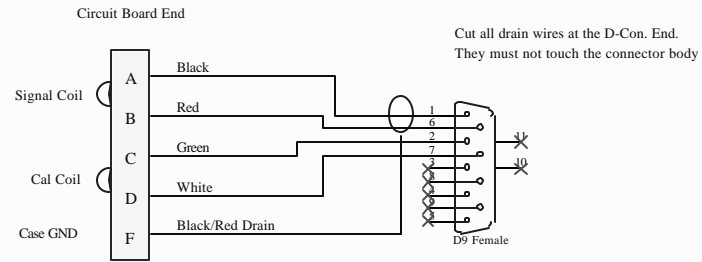

LAC Cable Assembly

Title		HEPI LAC Seismometer Cable		LIGO Laboratory California Institute of Technology Massachusetts Institute of Technology		LIGO	
Size: B	DCC Number: D040453	SCH / PCB Revision: A	Engineer: RS Abbott	Date: 8/30/2004			
File: C:\Rich's Files\Mycadfiles\Sci_int\HEPI\HEPICables\l4c_cab.SchDoc				Time: 11:10:50 AM			
				Sheet 3 of 5