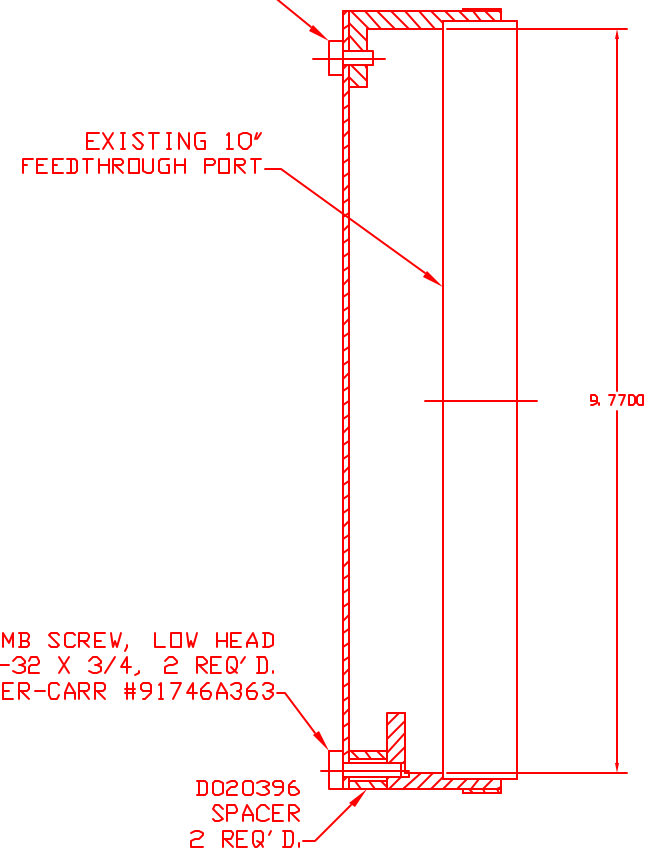

THUMB SCREW, LOW HEAD
10-32 X 3/8, 1 REQ'D.
MCMaster-CARR #91746A358

D020398-00-R
STRAIN RELIEF ASSEMBLY
10" FEEDTHROUGH PORT
40M LAB LIGO PROJECT
LJONES 7/25/02