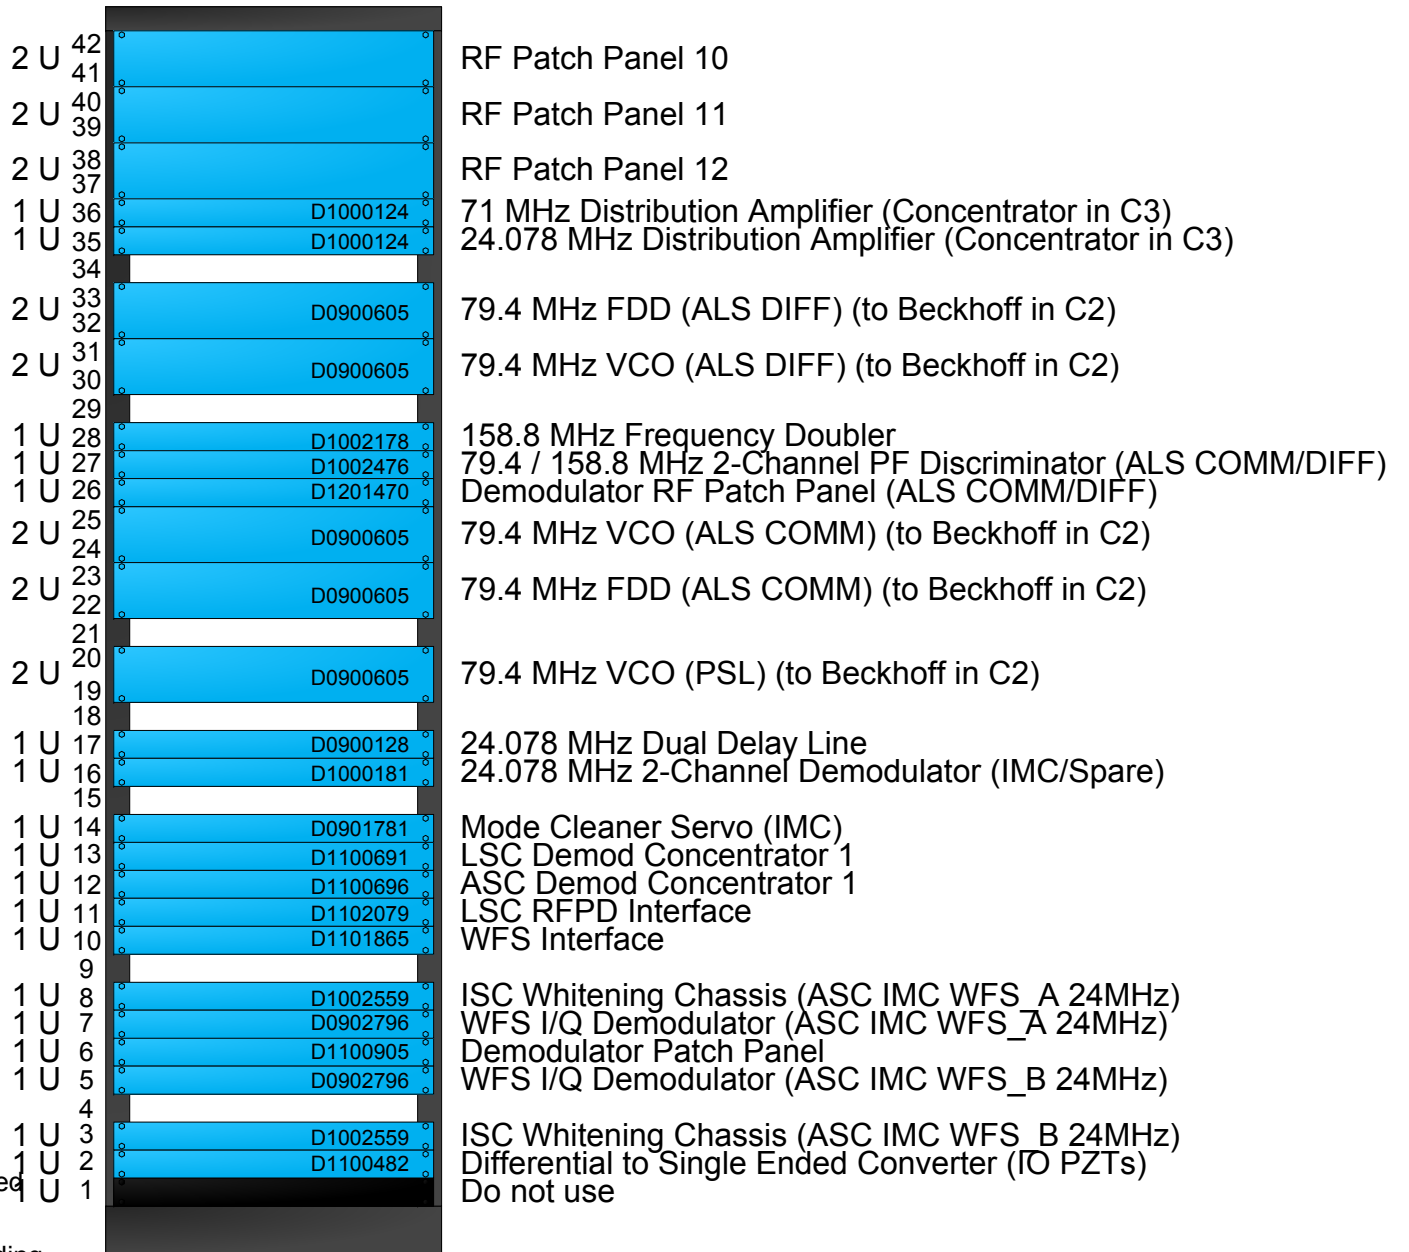

ISC R1

LVEA IMC and ALS Rack R1 Layout

42 U

Color Key

- 1 U Installed
- 1 U Ready for installation
- 1 U Built but not fully tested
- 1 U Still being built
- 1 U Not even started building
- 1 U TBD