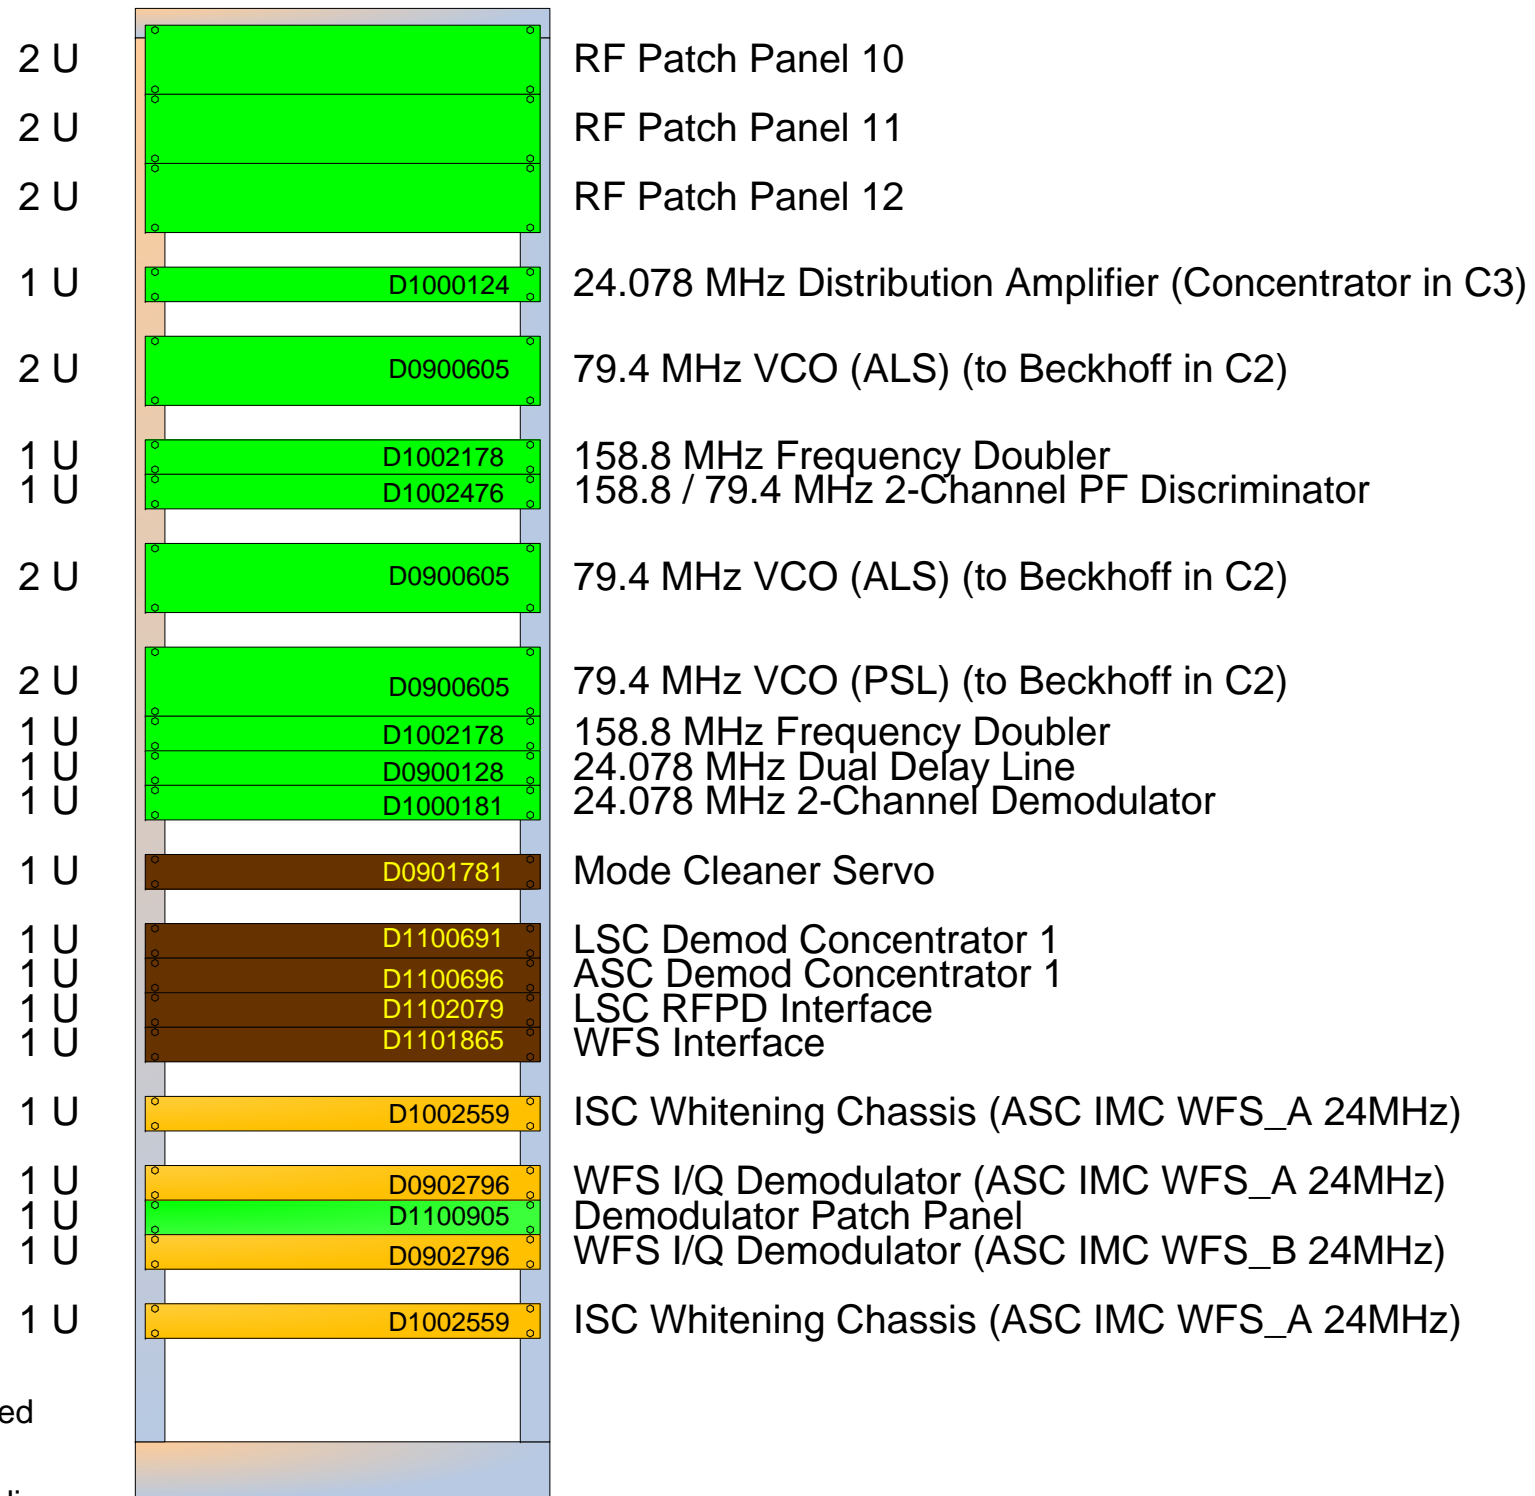

ISC R1

LVEA IMC ALS Rack R1 Layout

41 U

Color Key

- 1 U Installed
- 1 U Ready for installation
- 1 U Built but not fully tested
- 1 U Still being built
- 1 U Not even started building
- 1 U TBD

Status as of 17 February 2012

LIGO-D1001460-v7