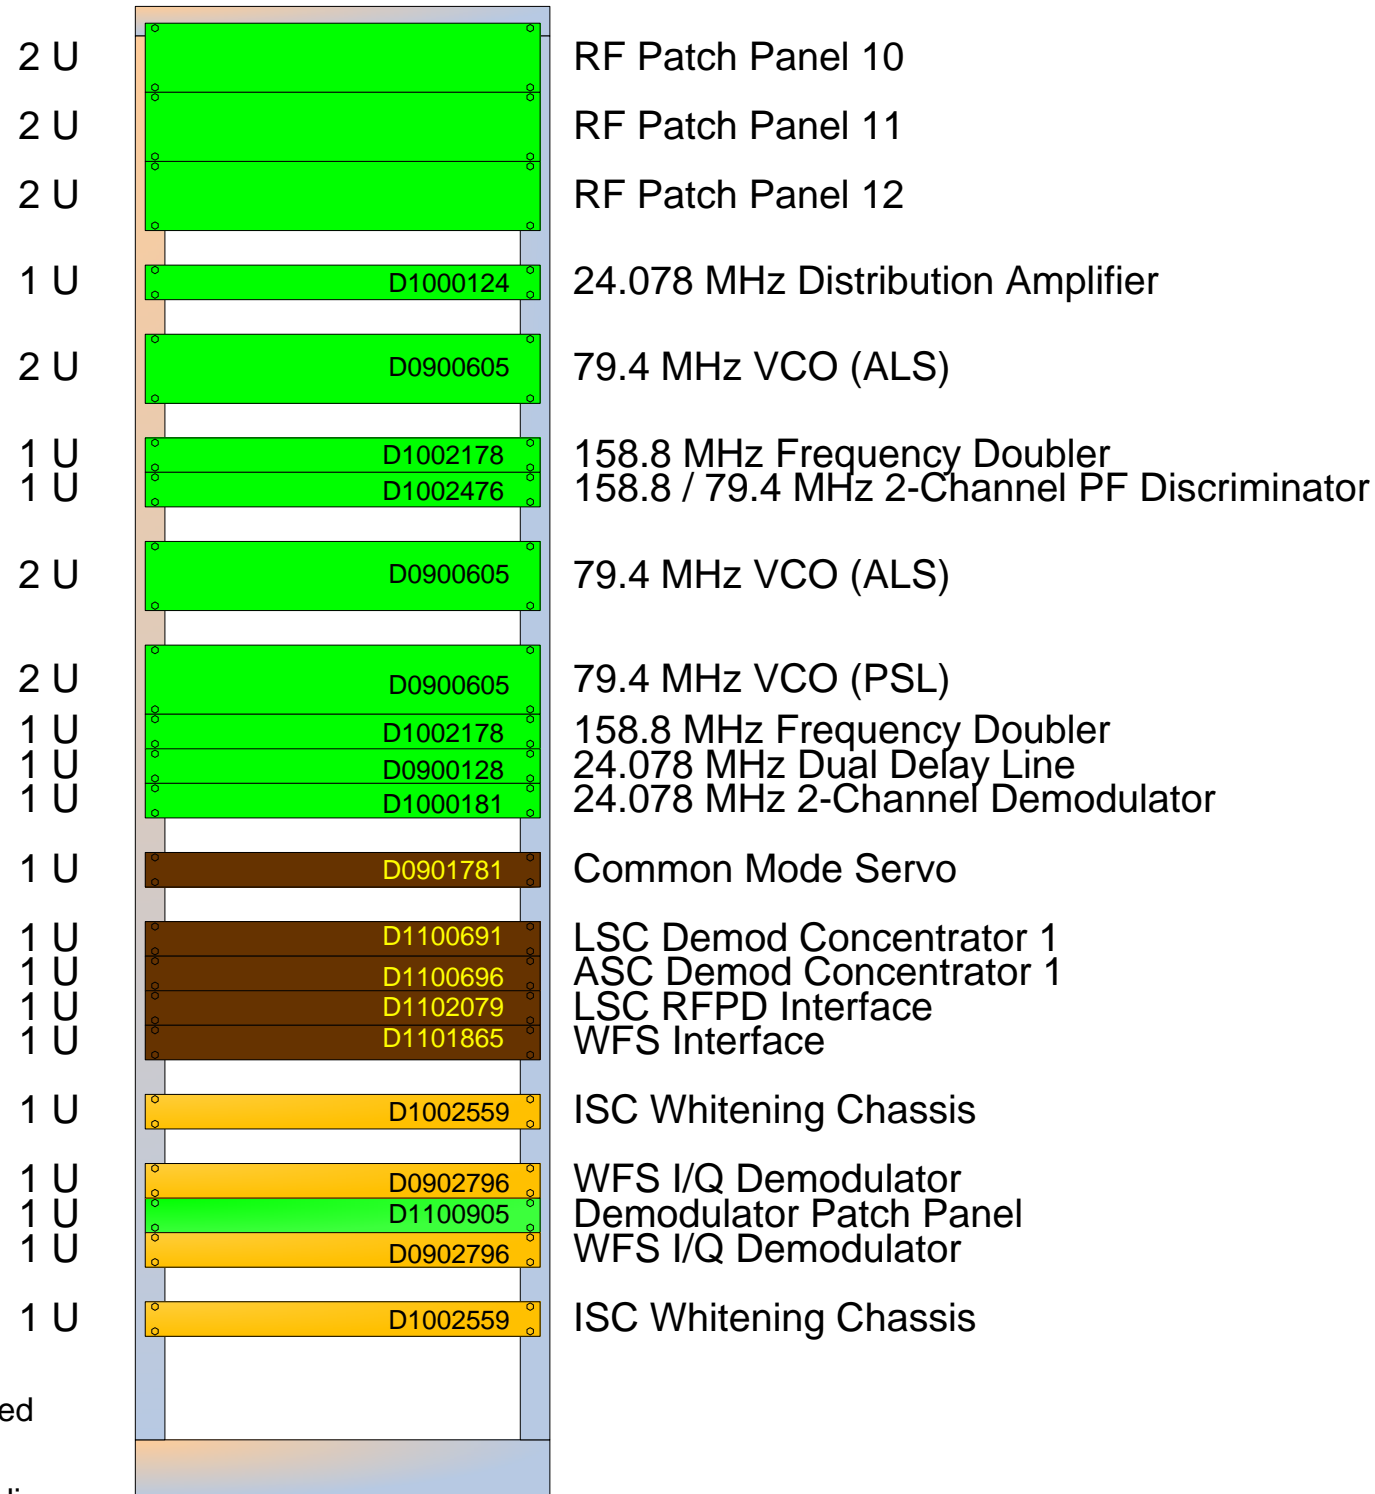

ISC R1

LVEA IMC ALS Rack R1 Layout

41 U

Color Key

- 1 U  Installed
- 1 U  Ready for installation
- 1 U  Built but not fully tested
- 1 U  Still being built
- 1 U  Not even started building
- 1 U  TBD

Status as of 10 November 2011

LIGO-D1001460-v6