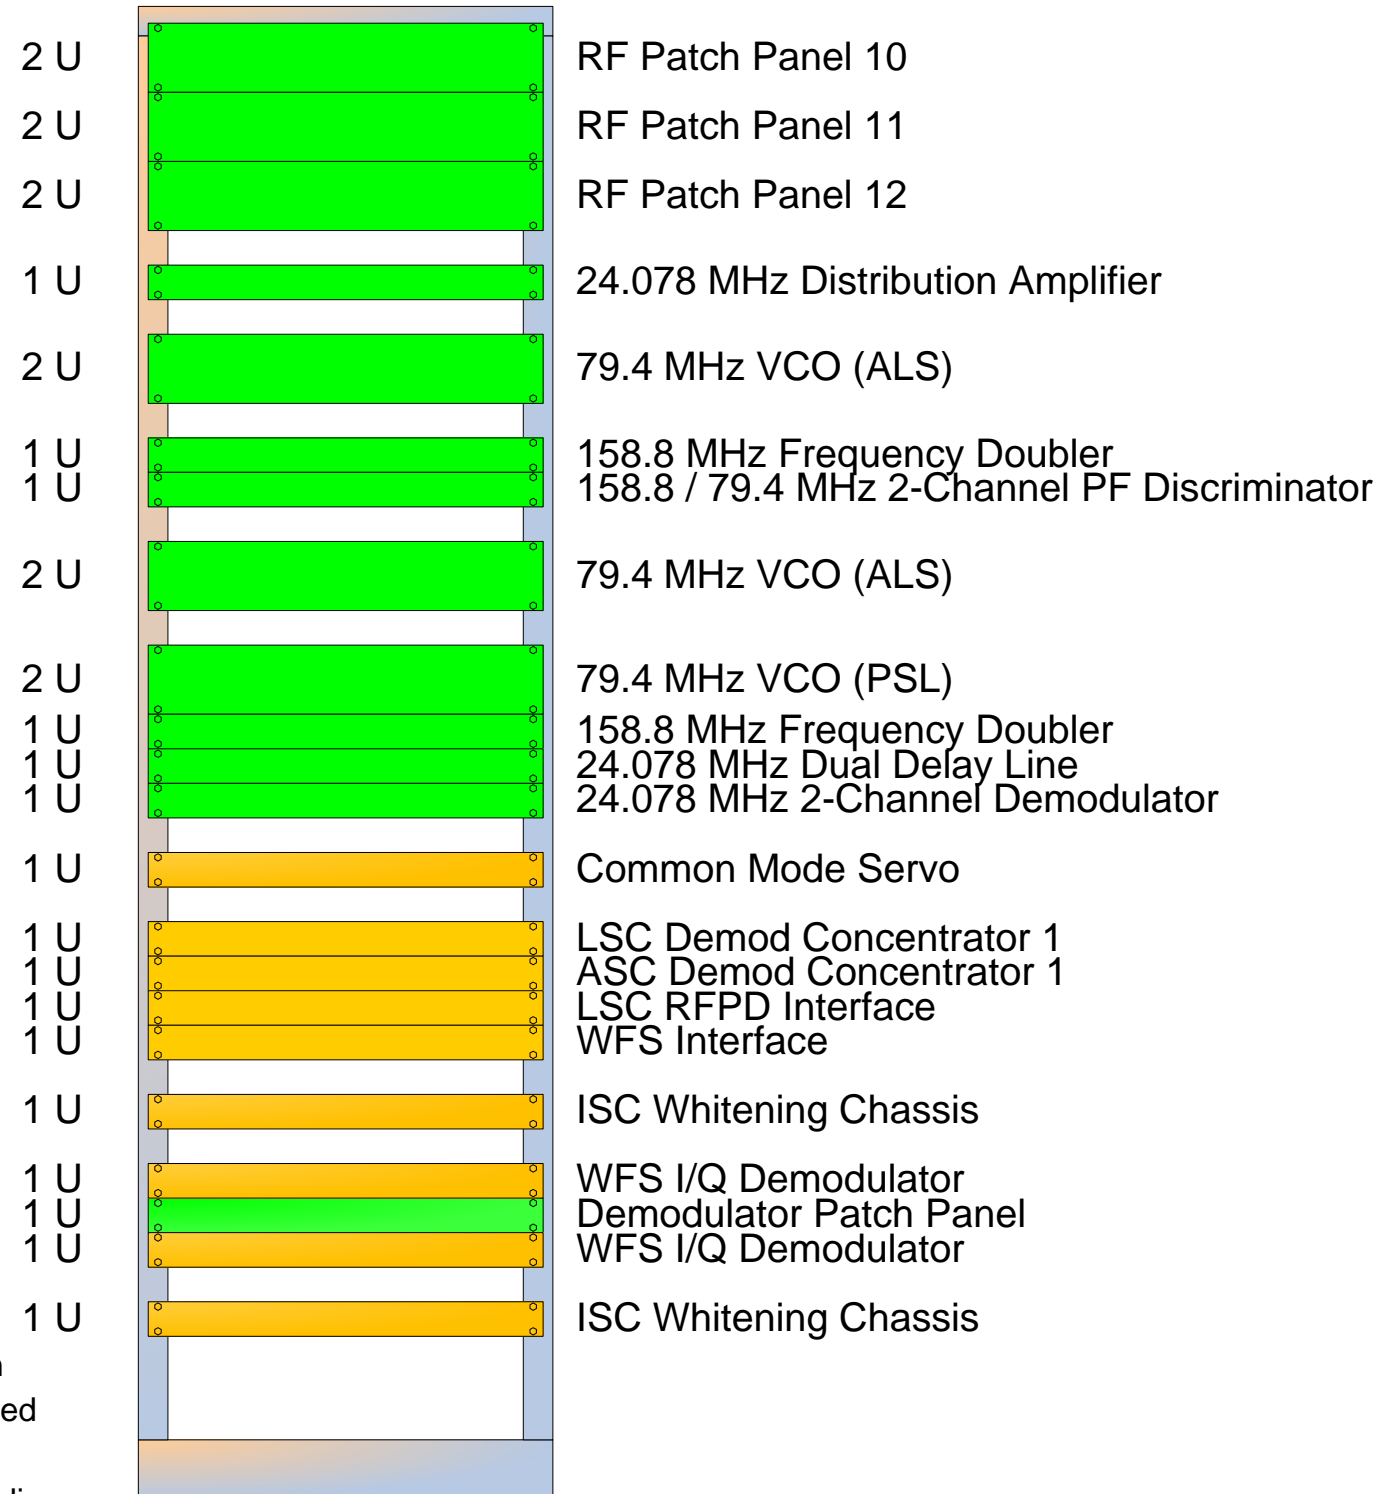

ISC R1

LVEA IMC ALS Rack R1 Layout

41 U

Color Key

- 1 U Installed
- 1 U Ready for installation
- 1 U Built but not fully tested
- 1 U Still being built
- 1 U Not even started building
- 1 U TBD

Status as of 5 October 2011

LIGO-D1001460-v4