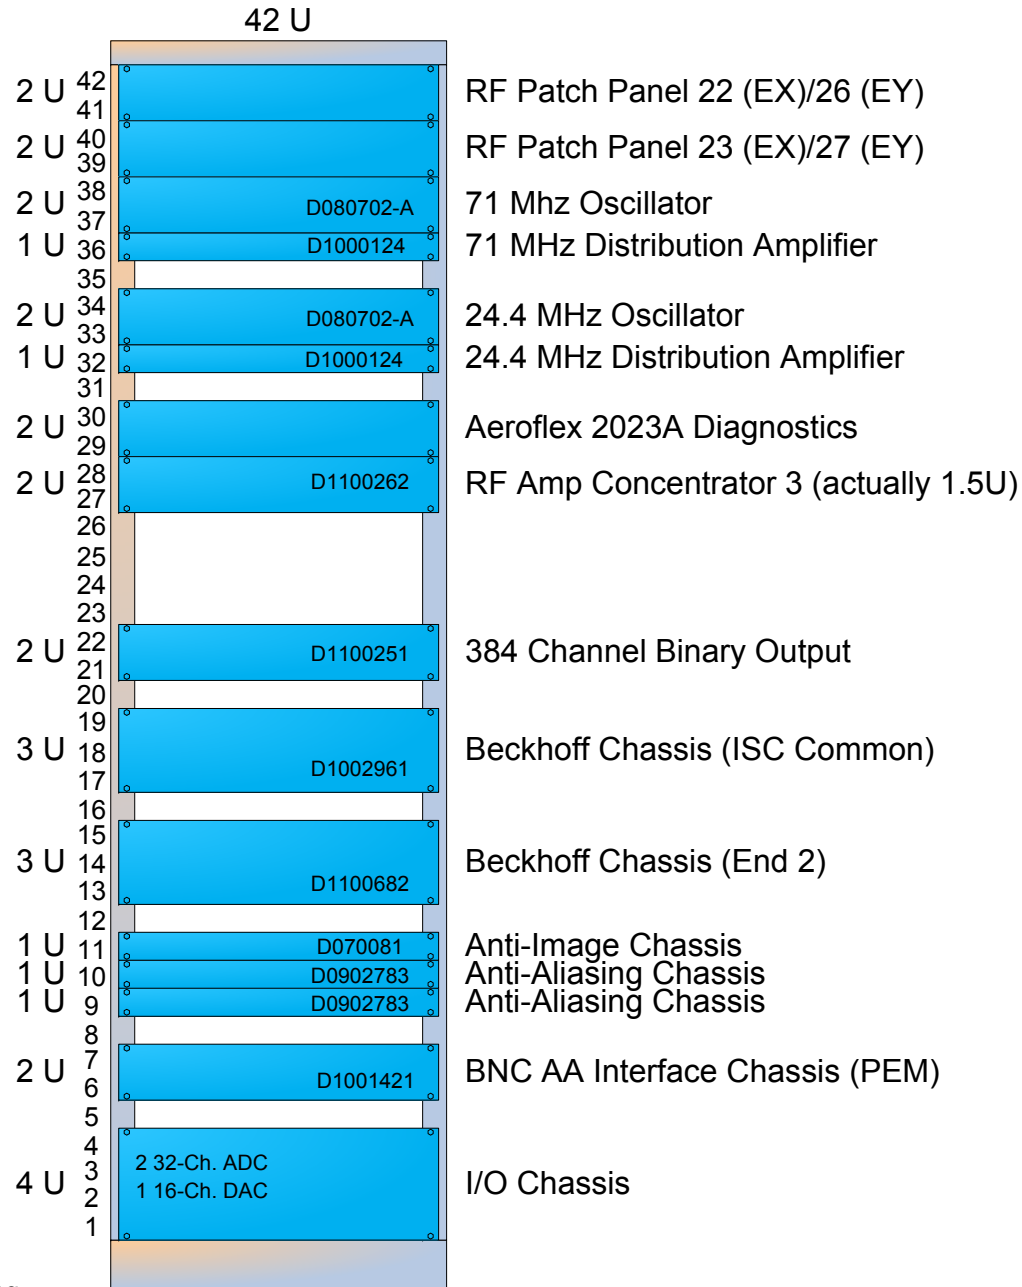

# ISC End Station Remote Rack Layout

## Color Key

- 1 U  Installed
- 1 U  Ready for installation
- 1 U  Built but not fully tested
- 1 U  Still being built
- 1 U  Not even started building
- 1 U  TBD

Status as of 9 November 2012

LIGO-D1001459-v9