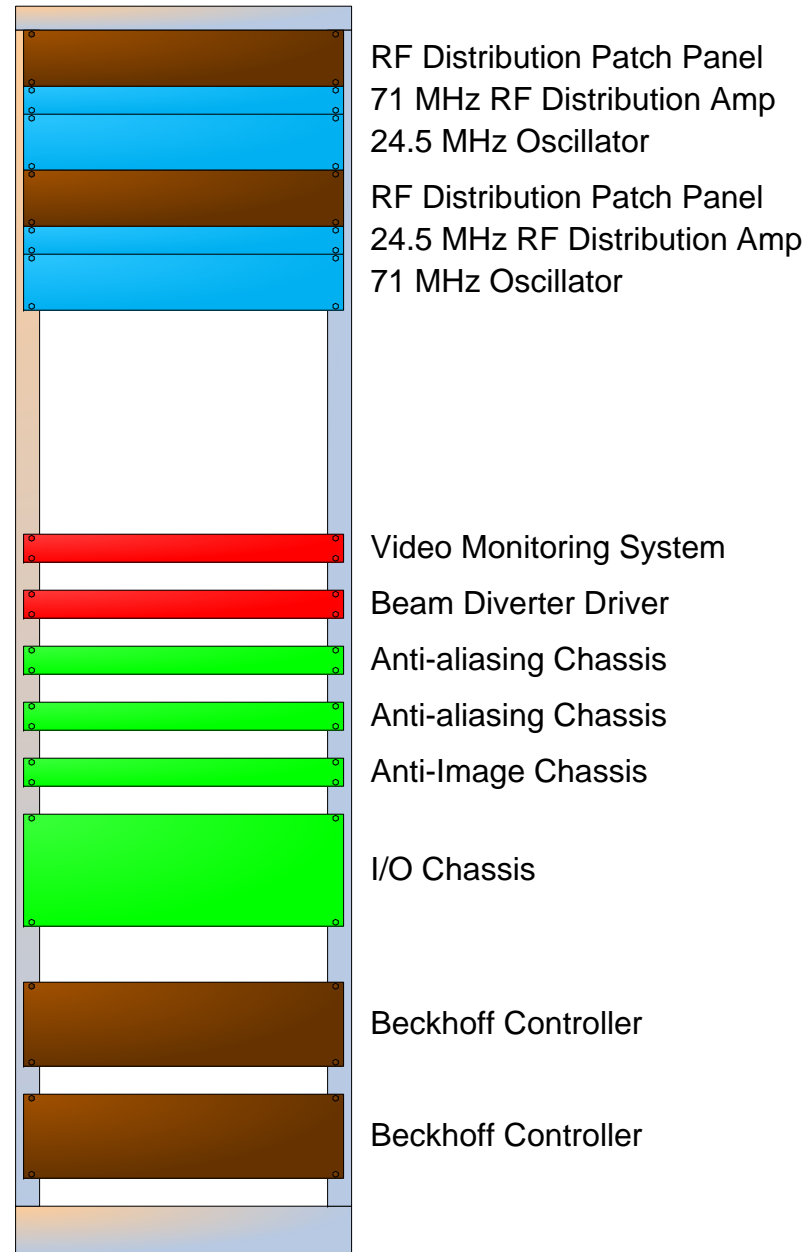

# End Station Remote Rack Layout

## Color Key

-  Installed
-  Ready for installation
-  Built but not fully tested
-  Still being built
-  Not even started building

Status as of 21 July 2011

**End Station Rack**

LIGO D1001459-v4