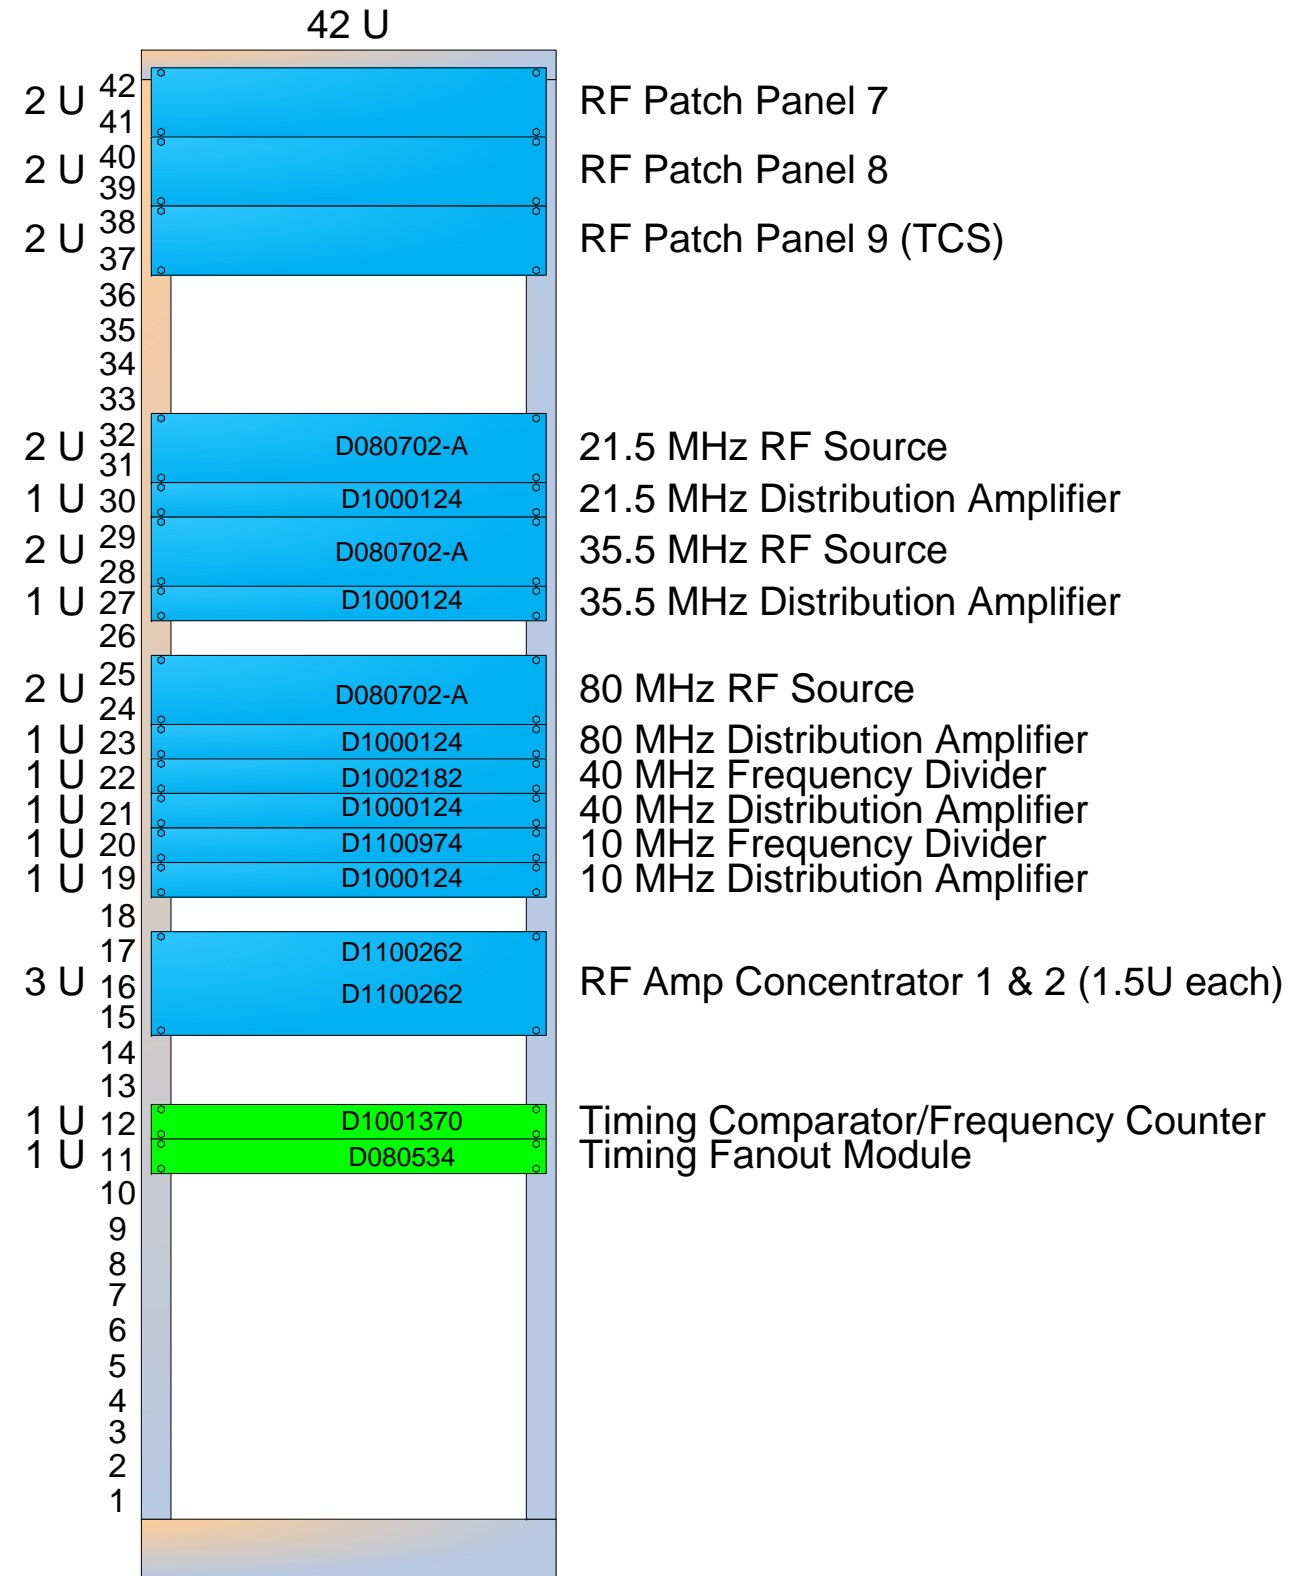

ISC C1

ISC LVEA Equipment Room Rack C1
42 U

Rack Orientation In CER

Color Key

- 1 U Installed
- 1 U Ready for installation
- 1 U Built but not fully tested
- 1 U Still being built
- 1 U Not even started building

ISC C2

Color Key

Rack Orientation In CER

ISC LVEA Equipment Room Rack C2

ISC C3

ISC LVEA Equipment Room Rack C3

Rack Orientation In CER

Color Key

- 1 U Installed
- 1 U Ready for installation
- 1 U Built but not fully tested
- 1 U Still being built
- 1 U Not even started building

Status as of 13 June 2012

ISC C4

ISC LVEA Equipment Room Rack C4
42 U