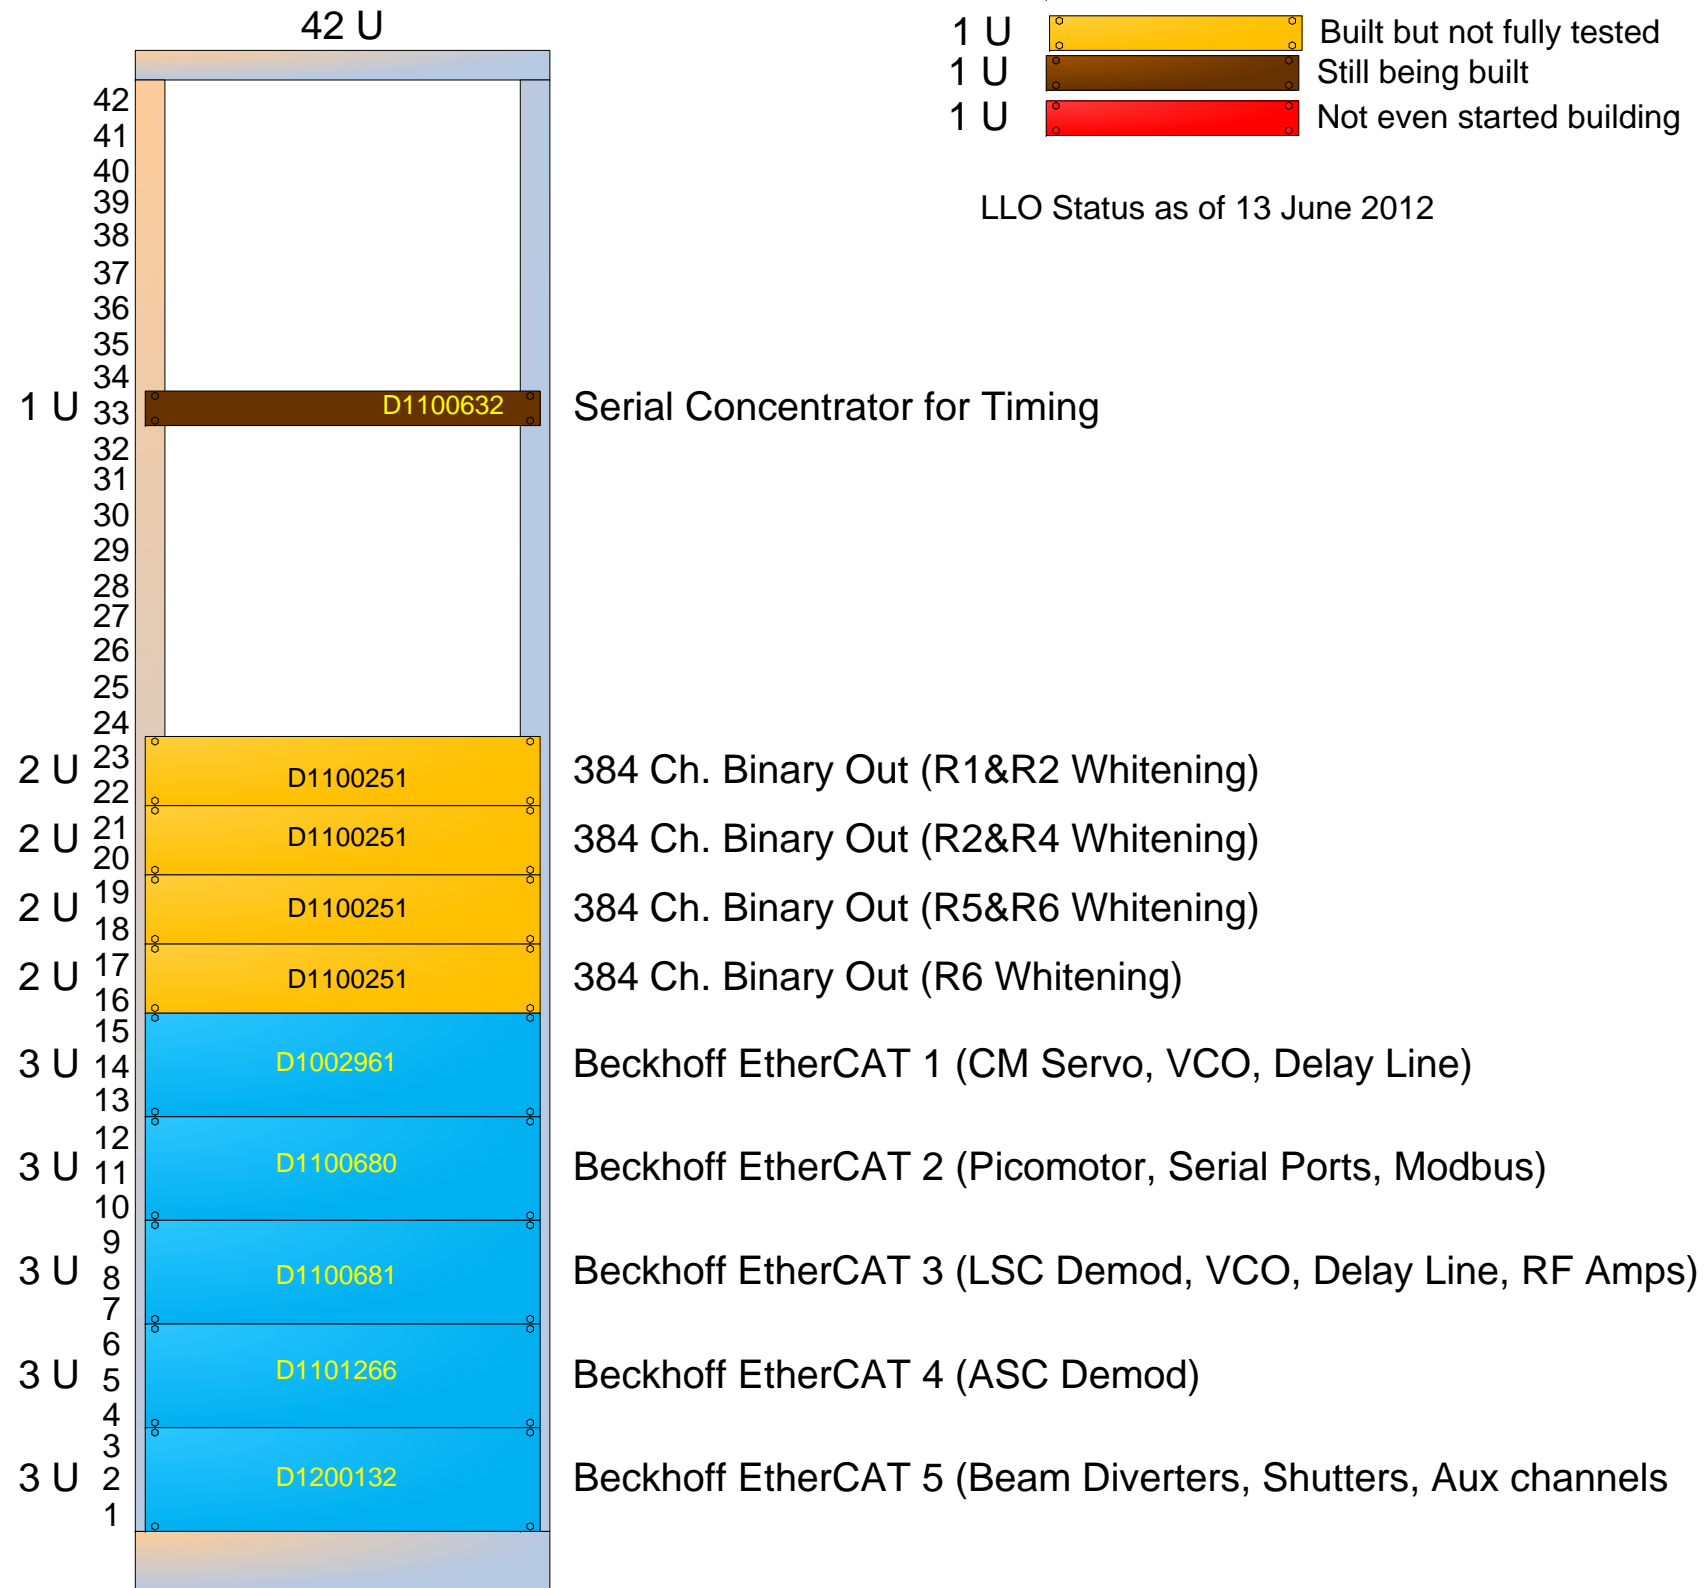

ISC C1

ISC LVEA Equipment Room Rack C1
42 U

Rack Orientation In CER

Color Key

- 1 U Installed
- 1 U Ready for installation
- 1 U Built but not fully tested
- 1 U Still being built
- 1 U Not even started building

ISC C2

Color Key

Rack Orientation In CER

ISC LVEA Equipment Room Rack C2

ISC C3

ISC LVEA Equipment Room Rack C3

Rack Orientation In CER

Color Key