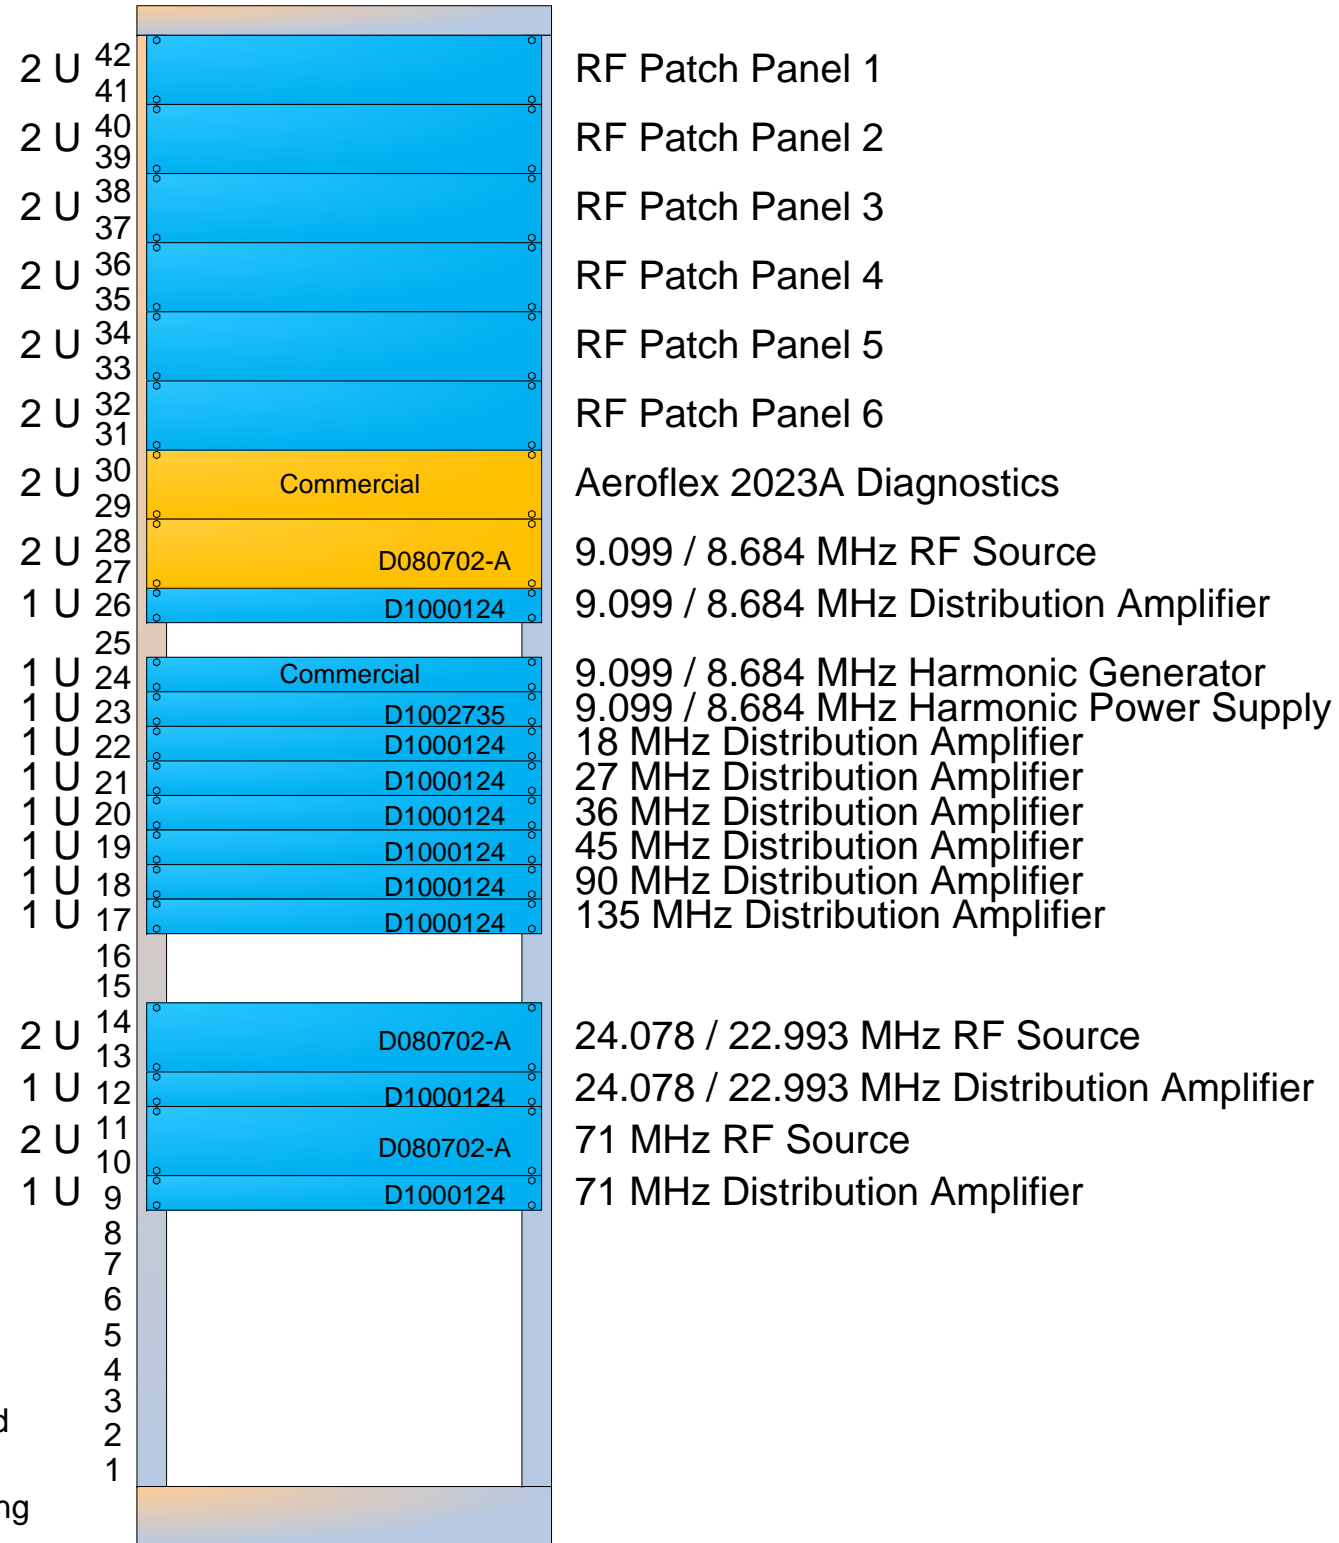

ISC C4

ISC LVEA Equipment Room Rack C4
42 U

Rack Orientation In CER

Color Key

- 1 U Installed
- 1 U Ready for installation
- 1 U Built but not fully tested
- 1 U Still being built
- 1 U Not even started building