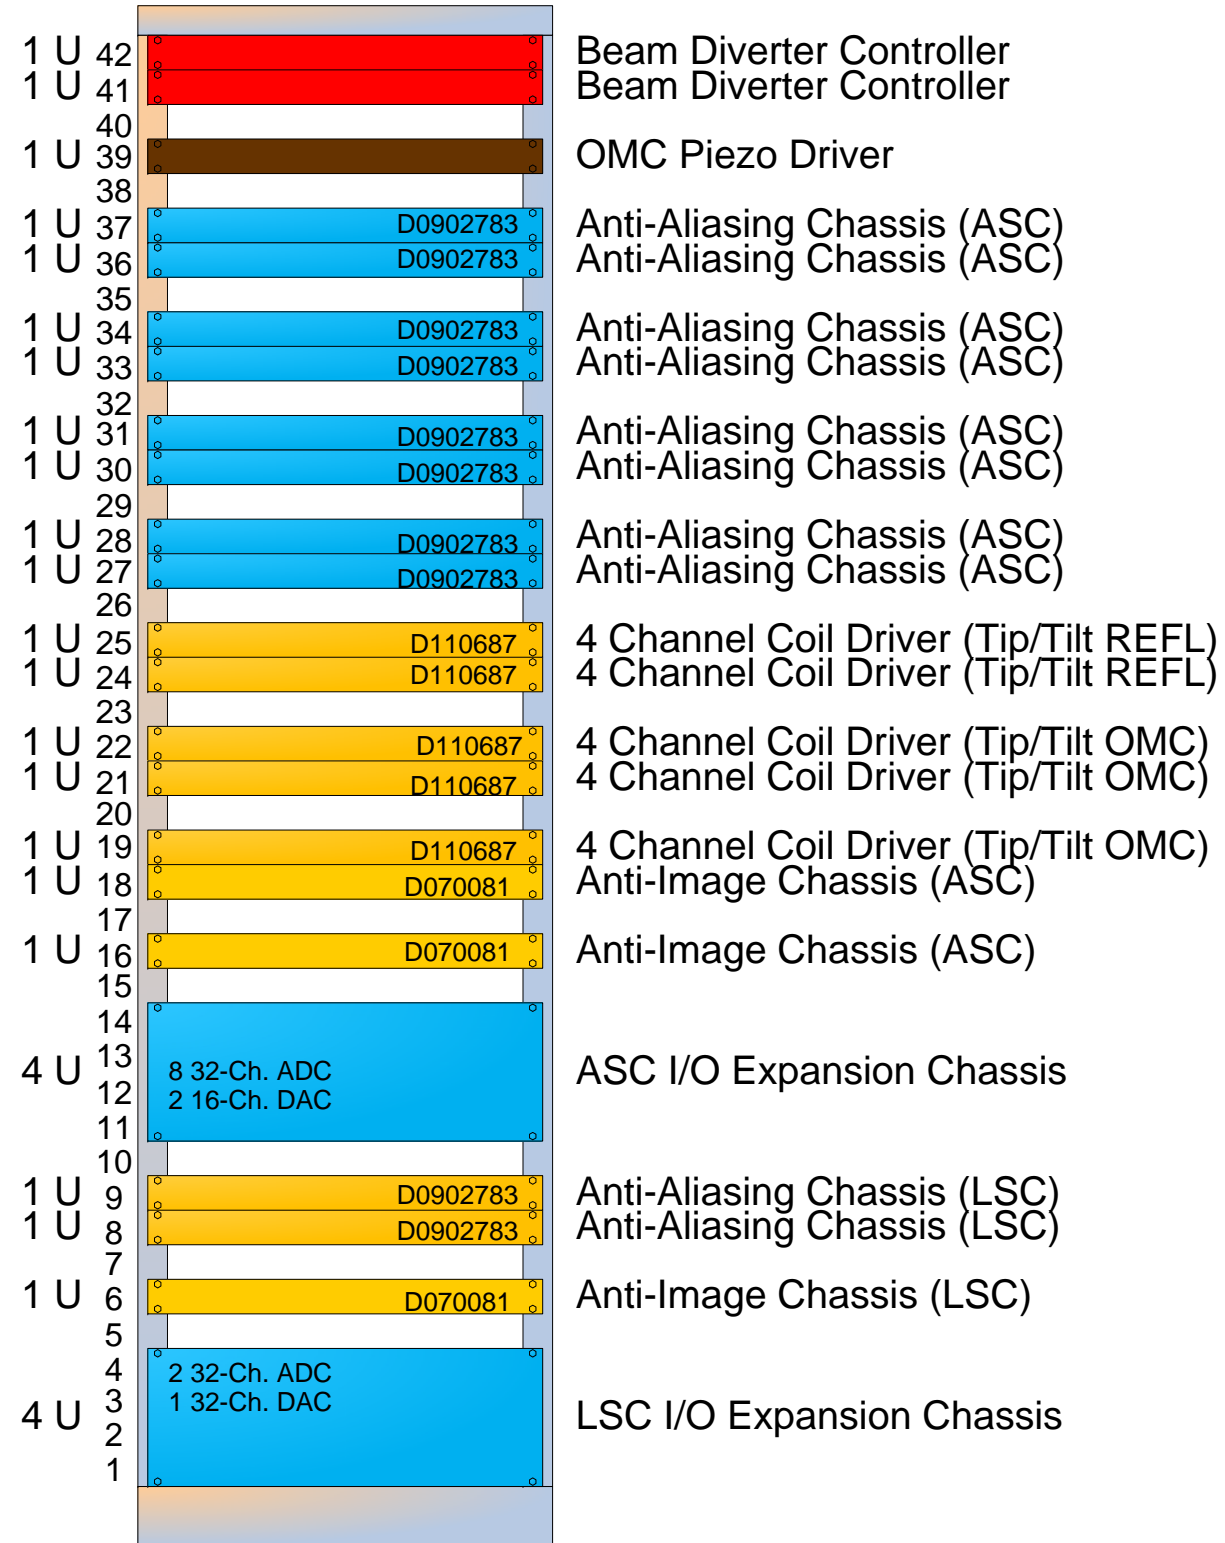

ISC C1

ISC LVEA Equipment Room Rack C1
42 U

Rack Orientation In CER

Color Key

- 1 U Installed
- 1 U Ready for installation
- 1 U Built but not fully tested
- 1 U Still being built
- 1 U Not even started building

ISC C2

Color Key

Rack Orientation In CER

ISC LVEA Equipment Room Rack C2

ISC C3

ISC LVEA Equipment Room Rack C3

Rack Orientation In CER

Color Key