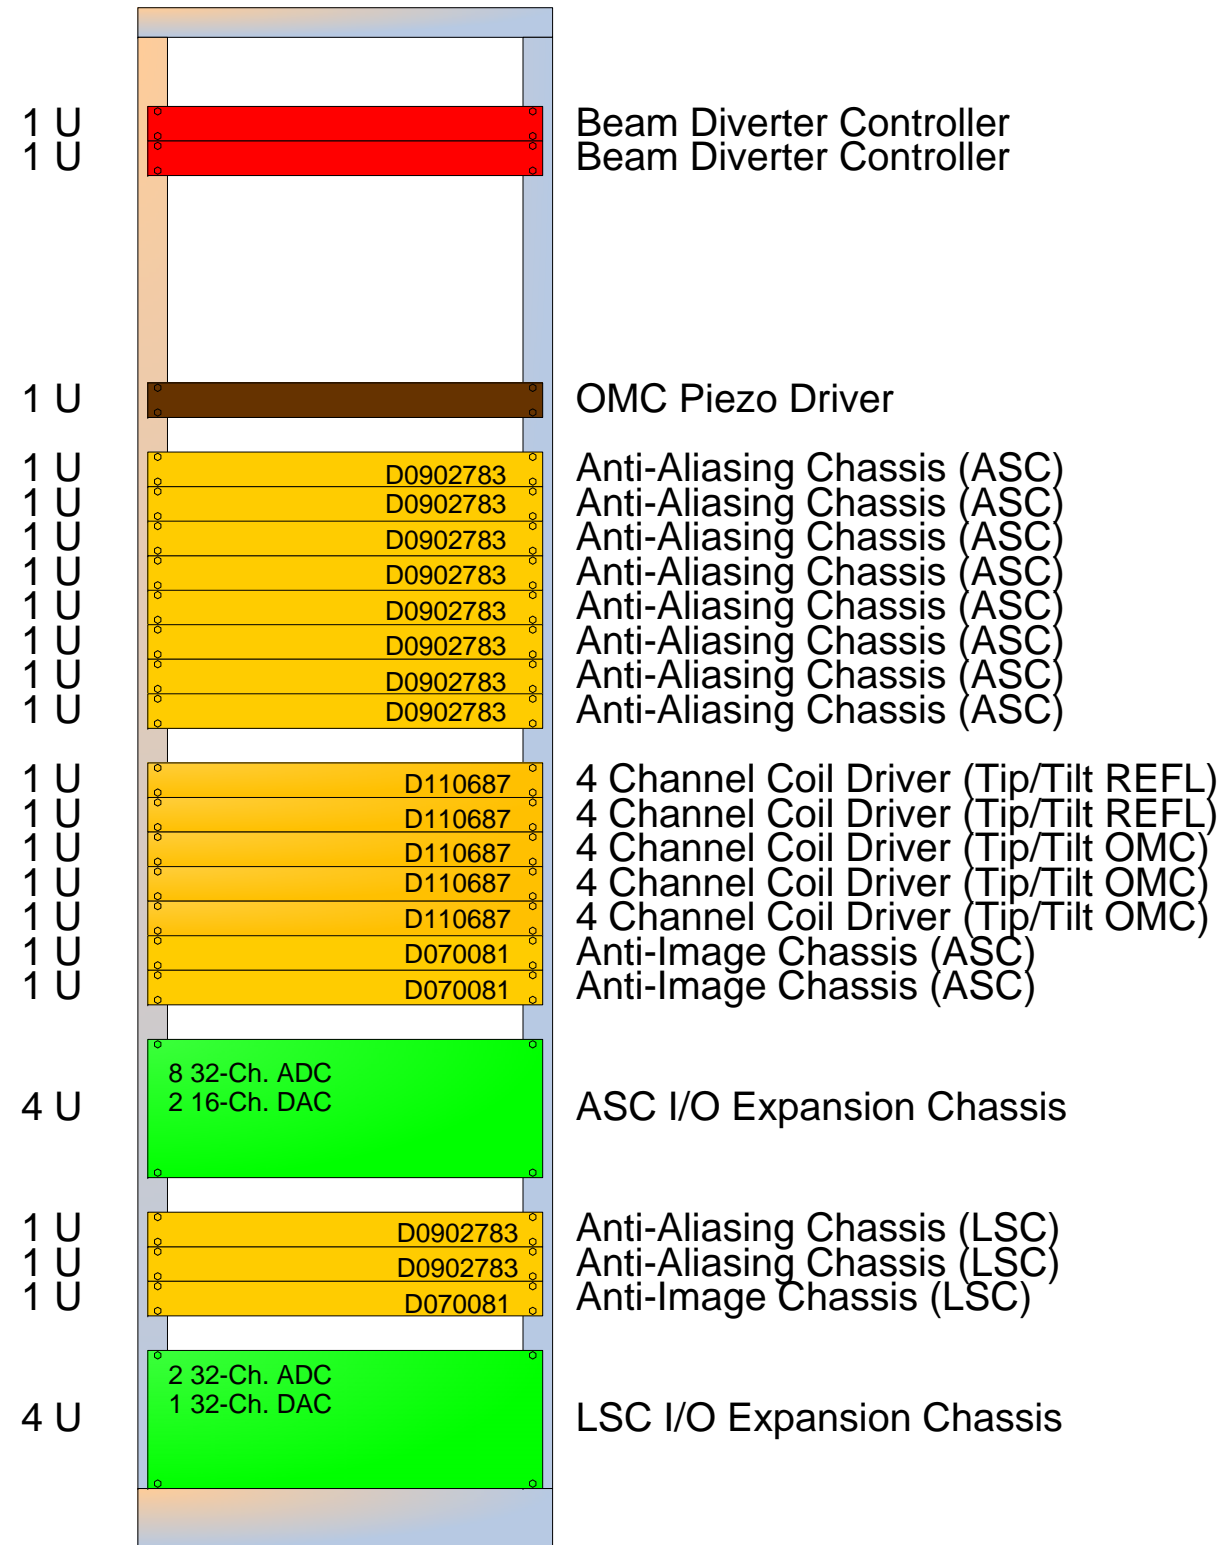

ISC C1

ISC LVEA Equipment Room Rack C1
42 U

Color Key

- 1 U Installed
- 1 U Ready for installation
- 1 U Built but not fully tested
- 1 U Still being built
- 1 U Not even started building

ISC C2

ISC LVEA Equipment Room Rack C2

Color Key

- 1 U  Installed
- 1 U  Ready for installation
- 1 U  Built but not fully tested
- 1 U  Still being built
- 1 U  Not even started building

Status as of 28 February 2012

ISC C3

ISC LVEA Equipment Room Rack C3

42 U

Color Key

- 1 U Installed
- 1 U Ready for installation
- 1 U Built but not fully tested
- 1 U Still being built
- 1 U Not even started building

Status as of 28 February 2012

ISC C4

ISC LVEA Equipment Room Rack C3
42 U

Color Key

- 1 U Installed
- 1 U Ready for installation
- 1 U Built but not fully tested
- 1 U Still being built
- 1 U Not even started building

Status as of 28 February 2012

LIGO-D1001427-v10