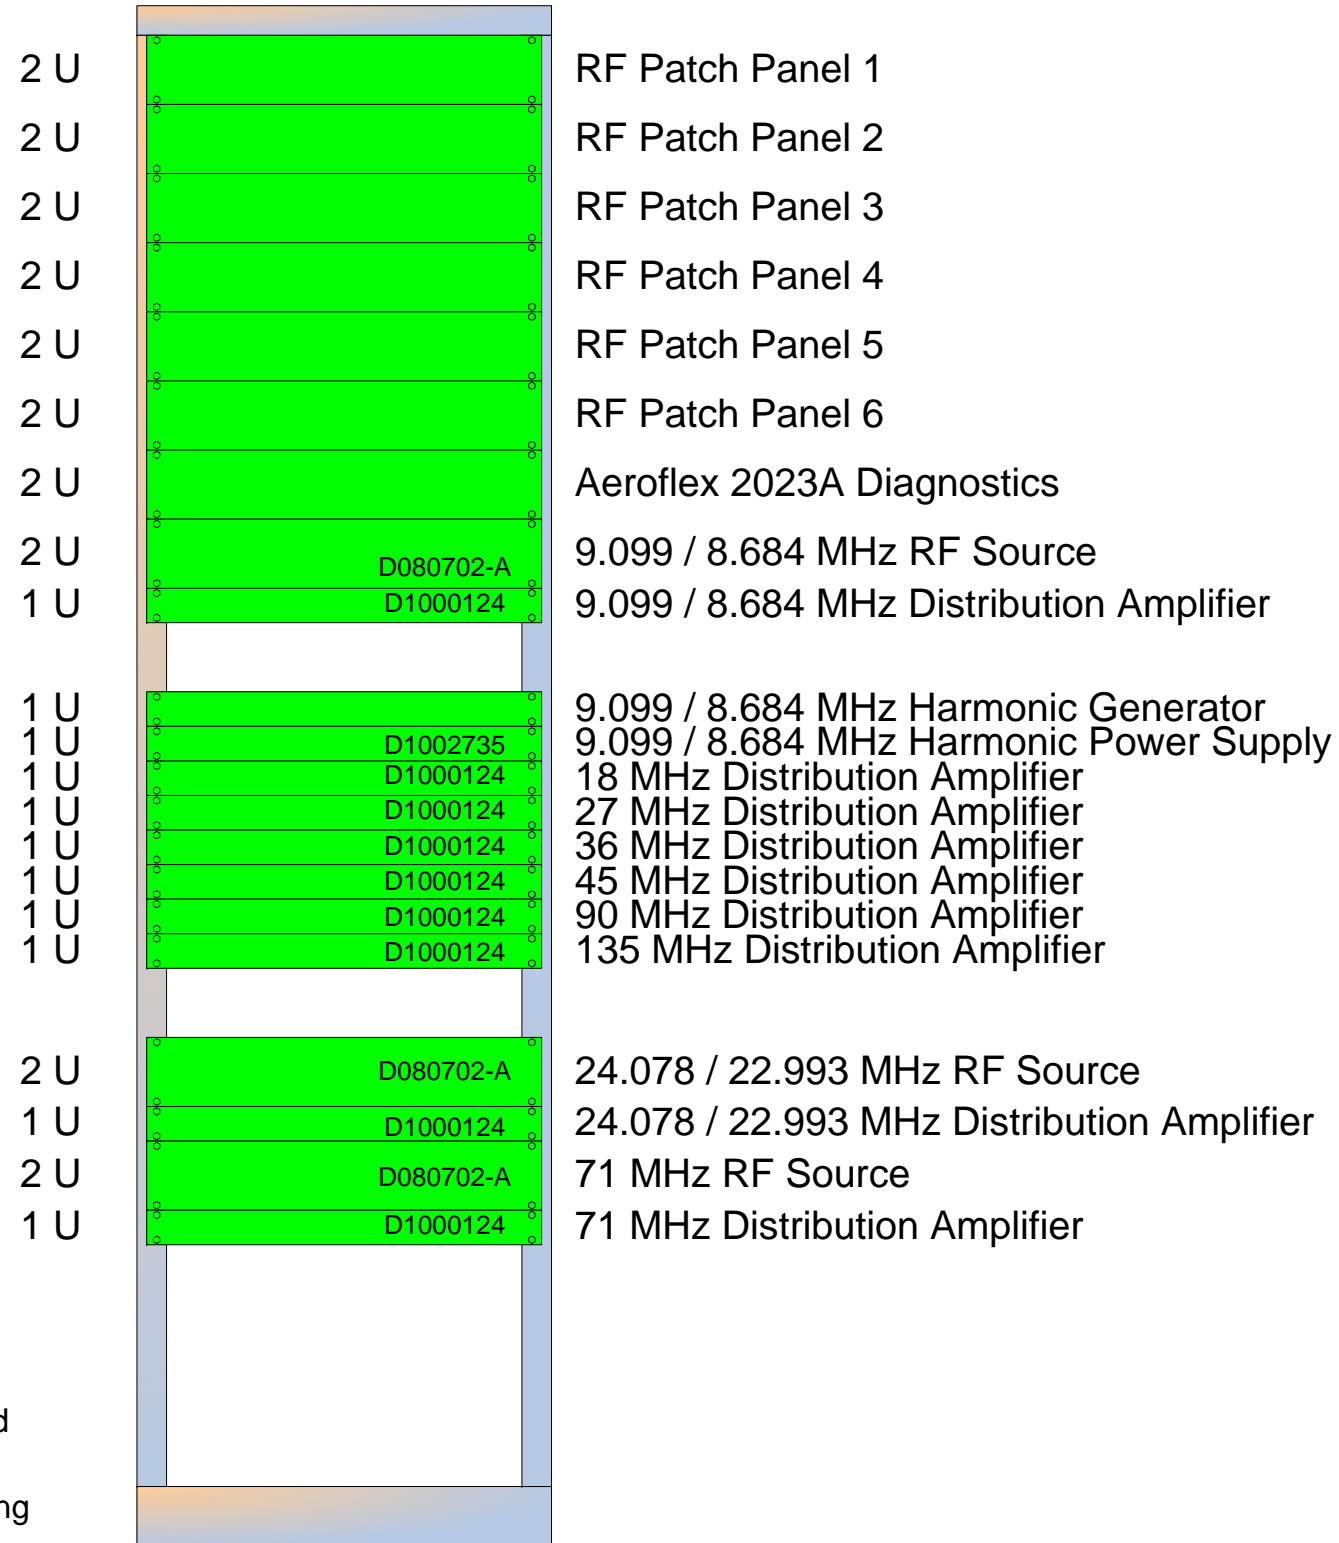

42 U

Color Key

- 1 U Installed
- 1 U Ready for installation
- 1 U Built but not fully tested
- 1 U Still being built
- 1 U Not even started building

Status as of 28 February 2012

ISC C4

ISC LVEA Equipment Room Rack C3
42 U

Color Key

- 1 U Installed
- 1 U Ready for installation
- 1 U Built but not fully tested
- 1 U Still being built
- 1 U Not even started building

Status as of 28 February 2012

LIGO-D1001427-v10