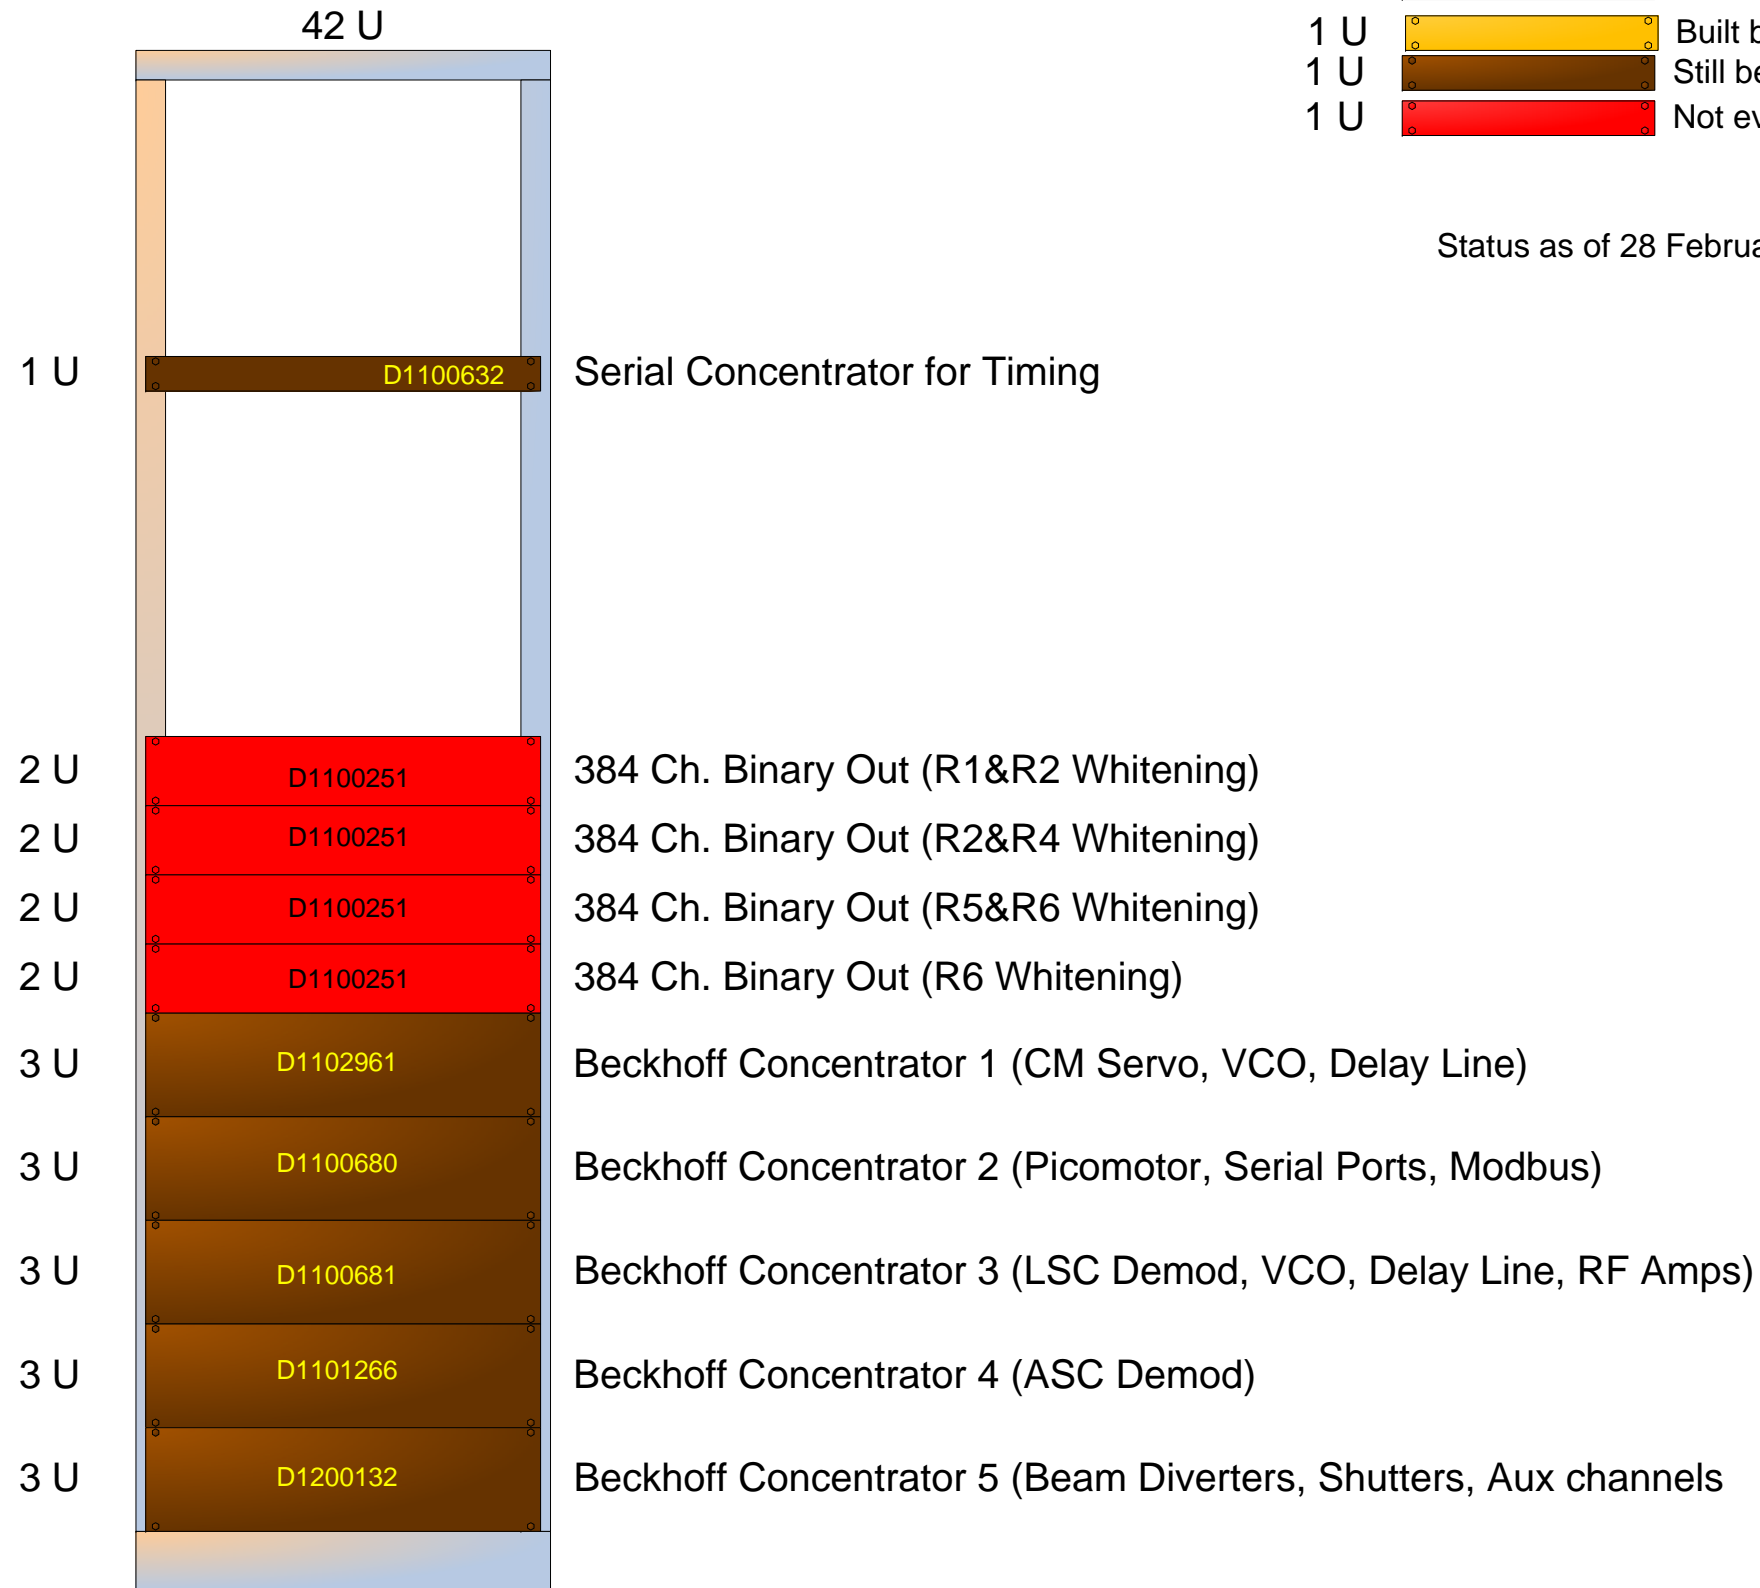

ISC C1

ISC LVEA Equipment Room Rack C1
42 U

Color Key

- 1 U Installed
- 1 U Ready for installation
- 1 U Built but not fully tested
- 1 U Still being built
- 1 U Not even started building

ISC C2

ISC LVEA Equipment Room Rack C2

Color Key

- 1 U  Installed
- 1 U  Ready for installation
- 1 U  Built but not fully tested
- 1 U  Still being built
- 1 U  Not even started building

Status as of 28 February 2012

ISC C3

ISC LVEA Equipment Room Rack C3

Color Key

- 1 U Installed
- 1 U Ready for installation
- 1 U Built but not fully tested
- 1 U Still being built
- 1 U Not even started building

Status as of 28 February 2012

LIGO-D1001427-v10