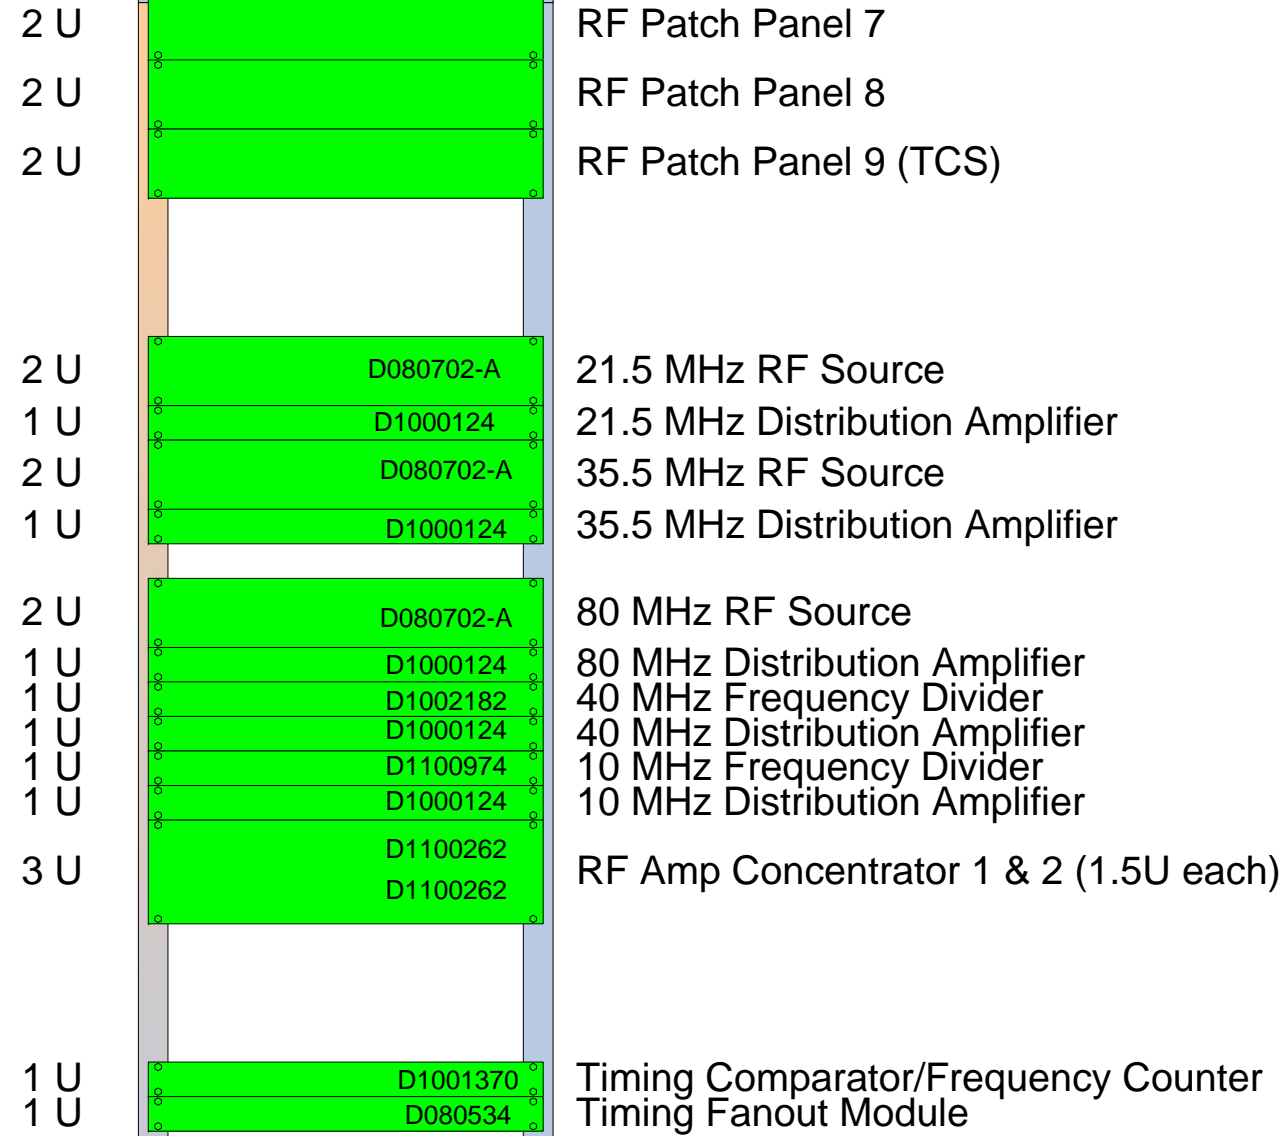

ISC C3

ISC LVEA Equipment Room Rack C3

42 U

Color Key

- 1 U Installed
- 1 U Ready for installation
- 1 U Built but not fully tested
- 1 U Still being built
- 1 U Not even started building

Status as of 28 February 2012