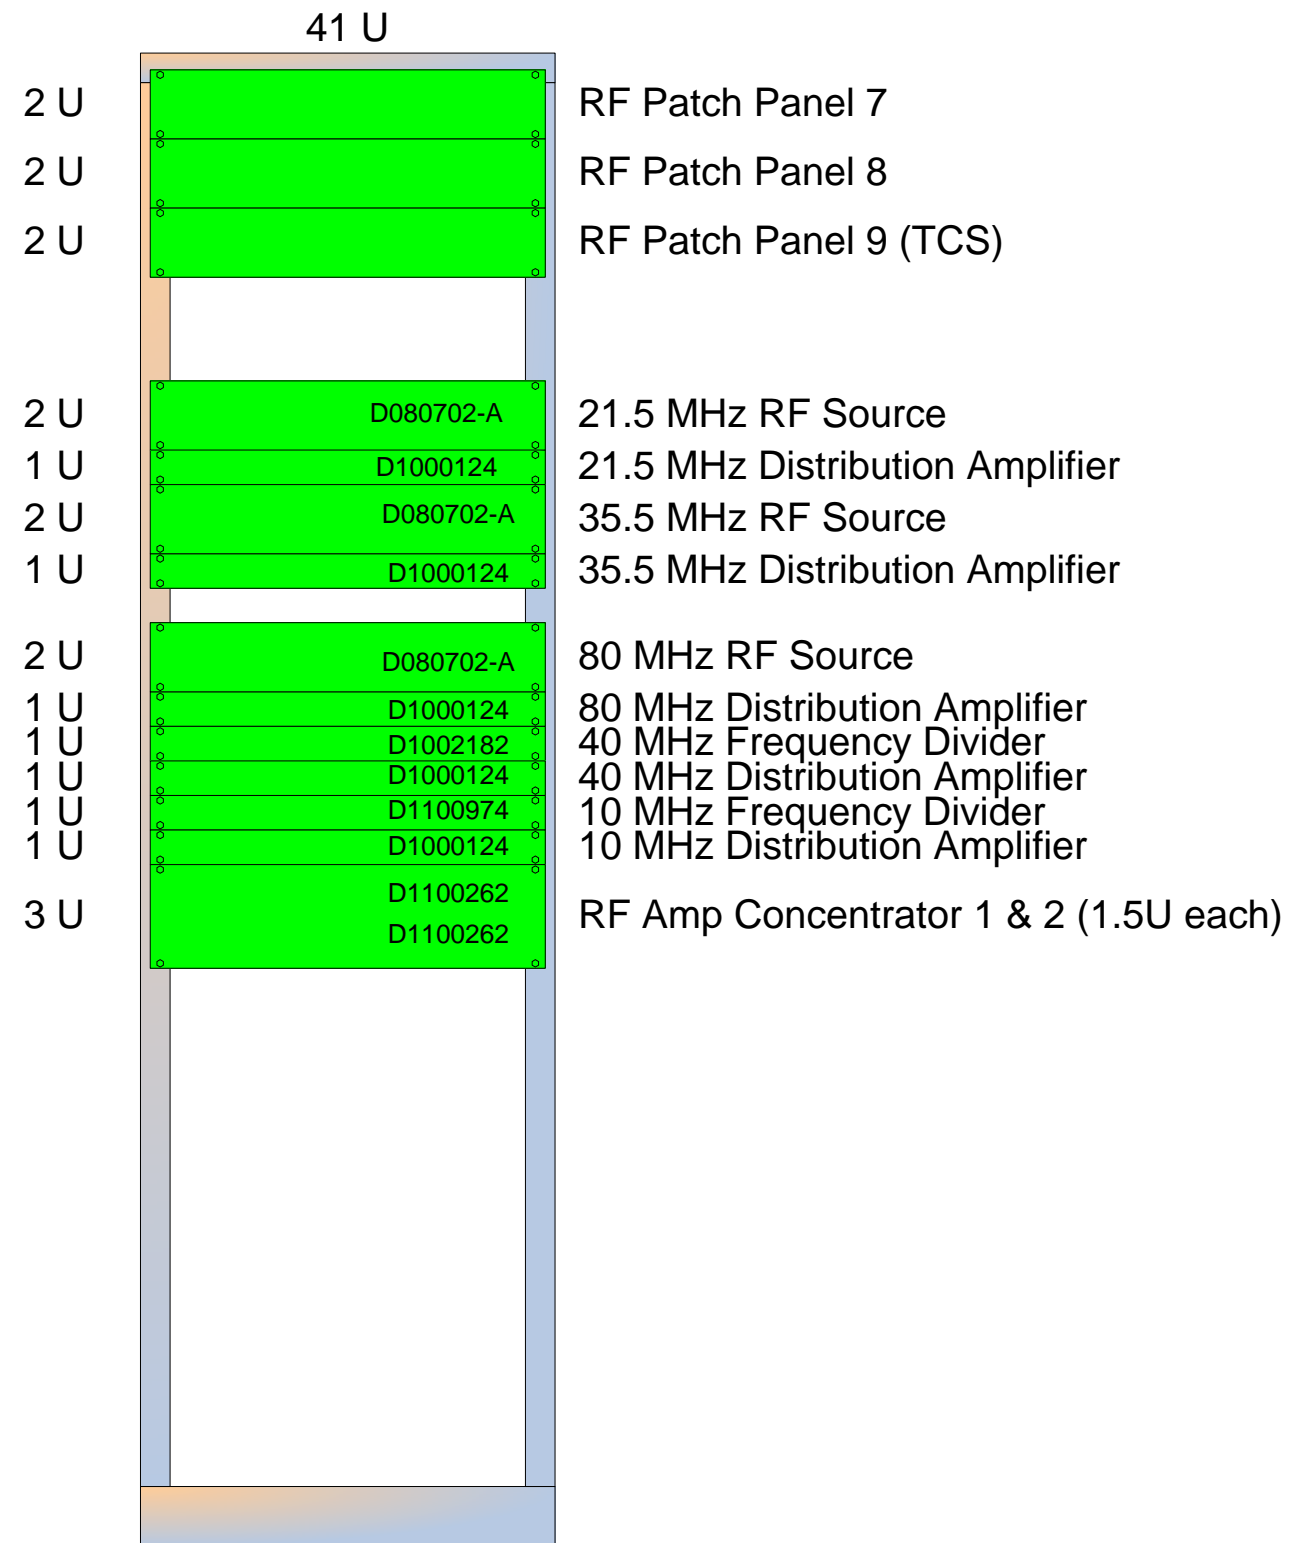

# ISC C1

ISC LVEA Equipment Room Rack C1 Layout

41 U

## Color Key

- 1 U  Installed
- 1 U  Ready for installation
- 1 U  Built but not fully tested
- 1 U  Still being built
- 1 U  Not even started building
- 1 U  TBD

Status as of 27 January 2012

LIGO-D1001427-v7

# ISC C2

ISC LVEA Equipment Room Rack C2 Layout

# ISC C3

ISC LVEA Equipment Room Rack C3 Layout