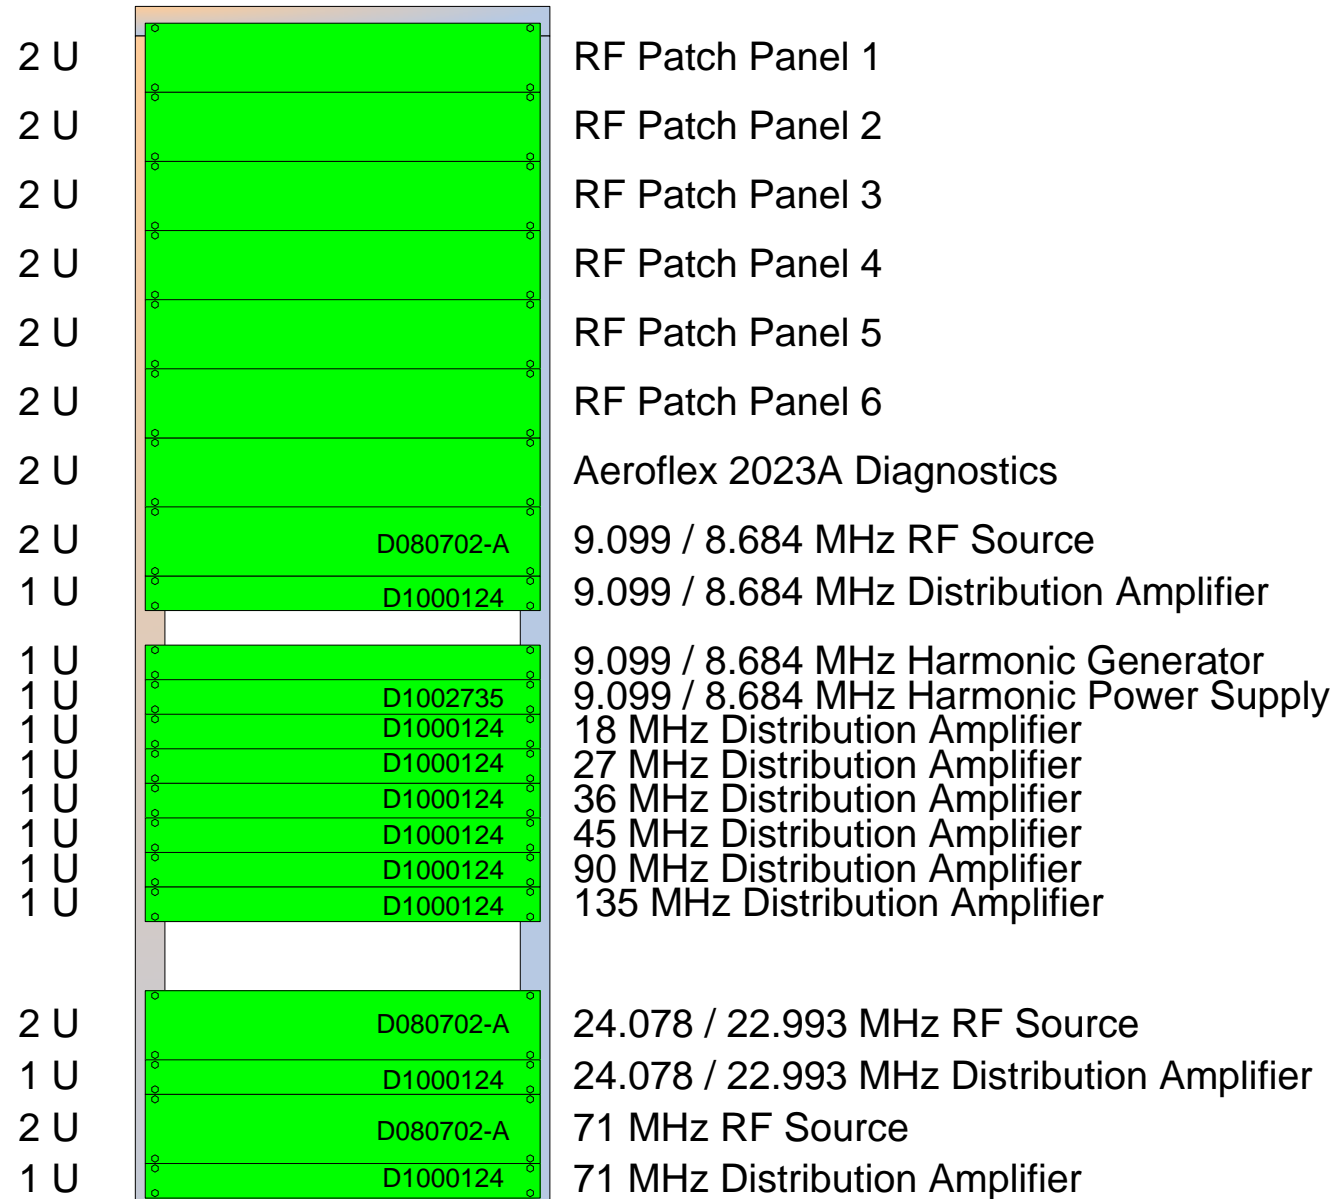

# ISC C1

ISC LVEA Equipment Room Rack C1 Layout

41 U

## Color Key

- 1 U  Installed
- 1 U  Ready for installation
- 1 U  Built but not fully tested
- 1 U  Still being built
- 1 U  Not even started building
- 1 U  TBD

Status as of 27 January 2012

LIGO-D1001427-v7