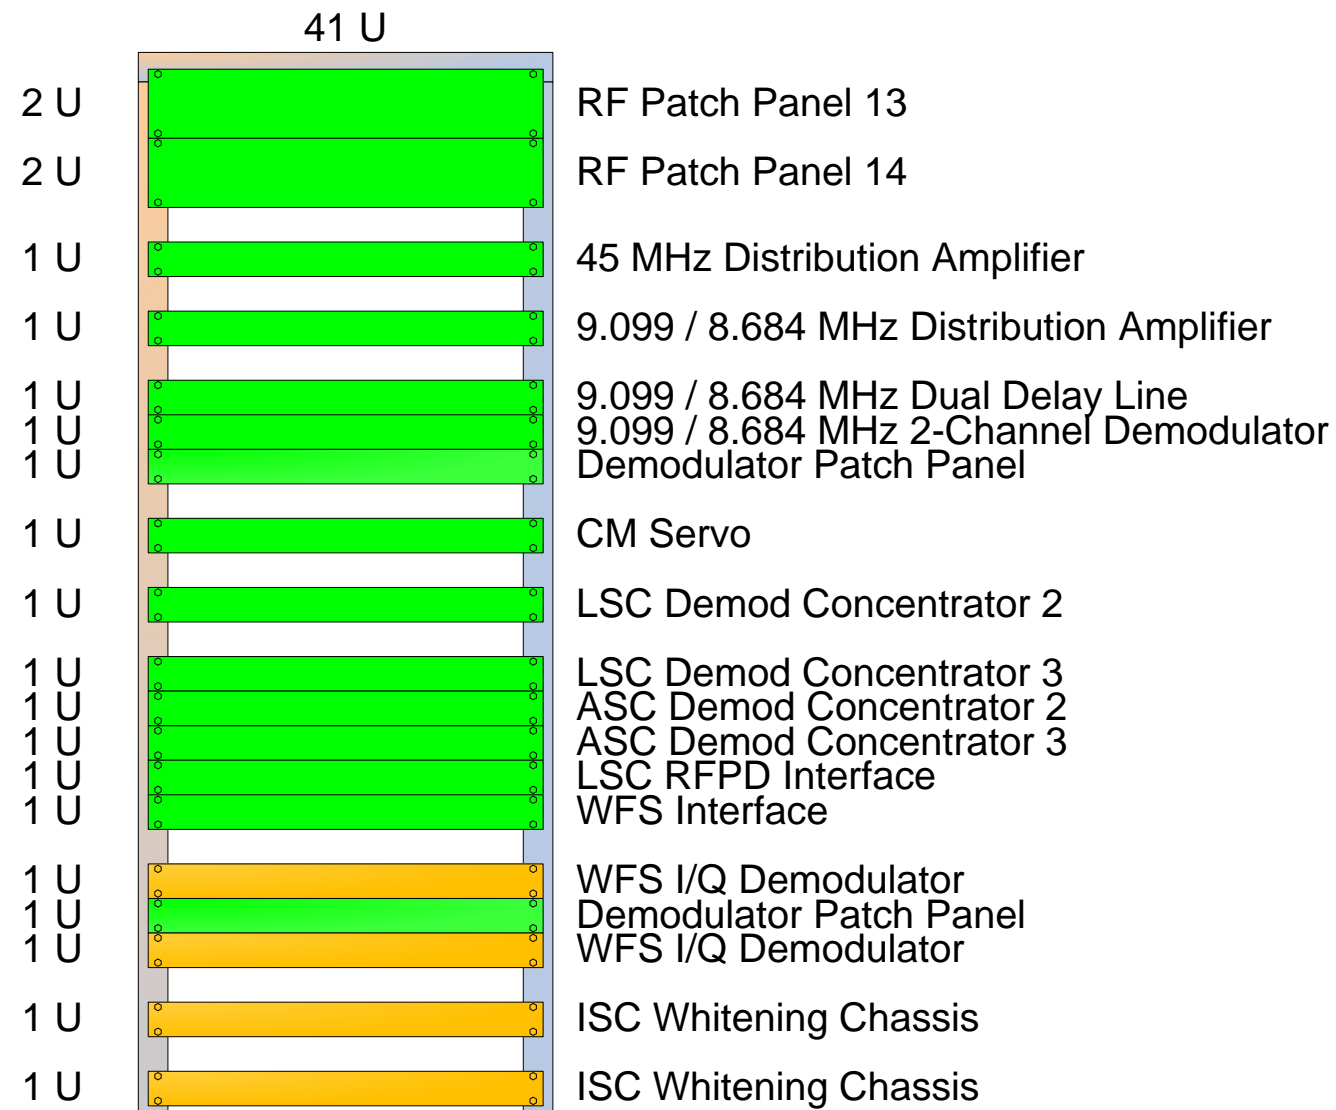

ISC LVEA HAM 6 Rack Layout

Color Key

- 1 U  Installed
- 1 U  Ready for installation
- 1 U  Built but not fully tested
- 1 U  Still being built
- 1 U  Not even started building
- 1 U  TBD

Status as of 22 September 2011

LIGO-D1001426-v3