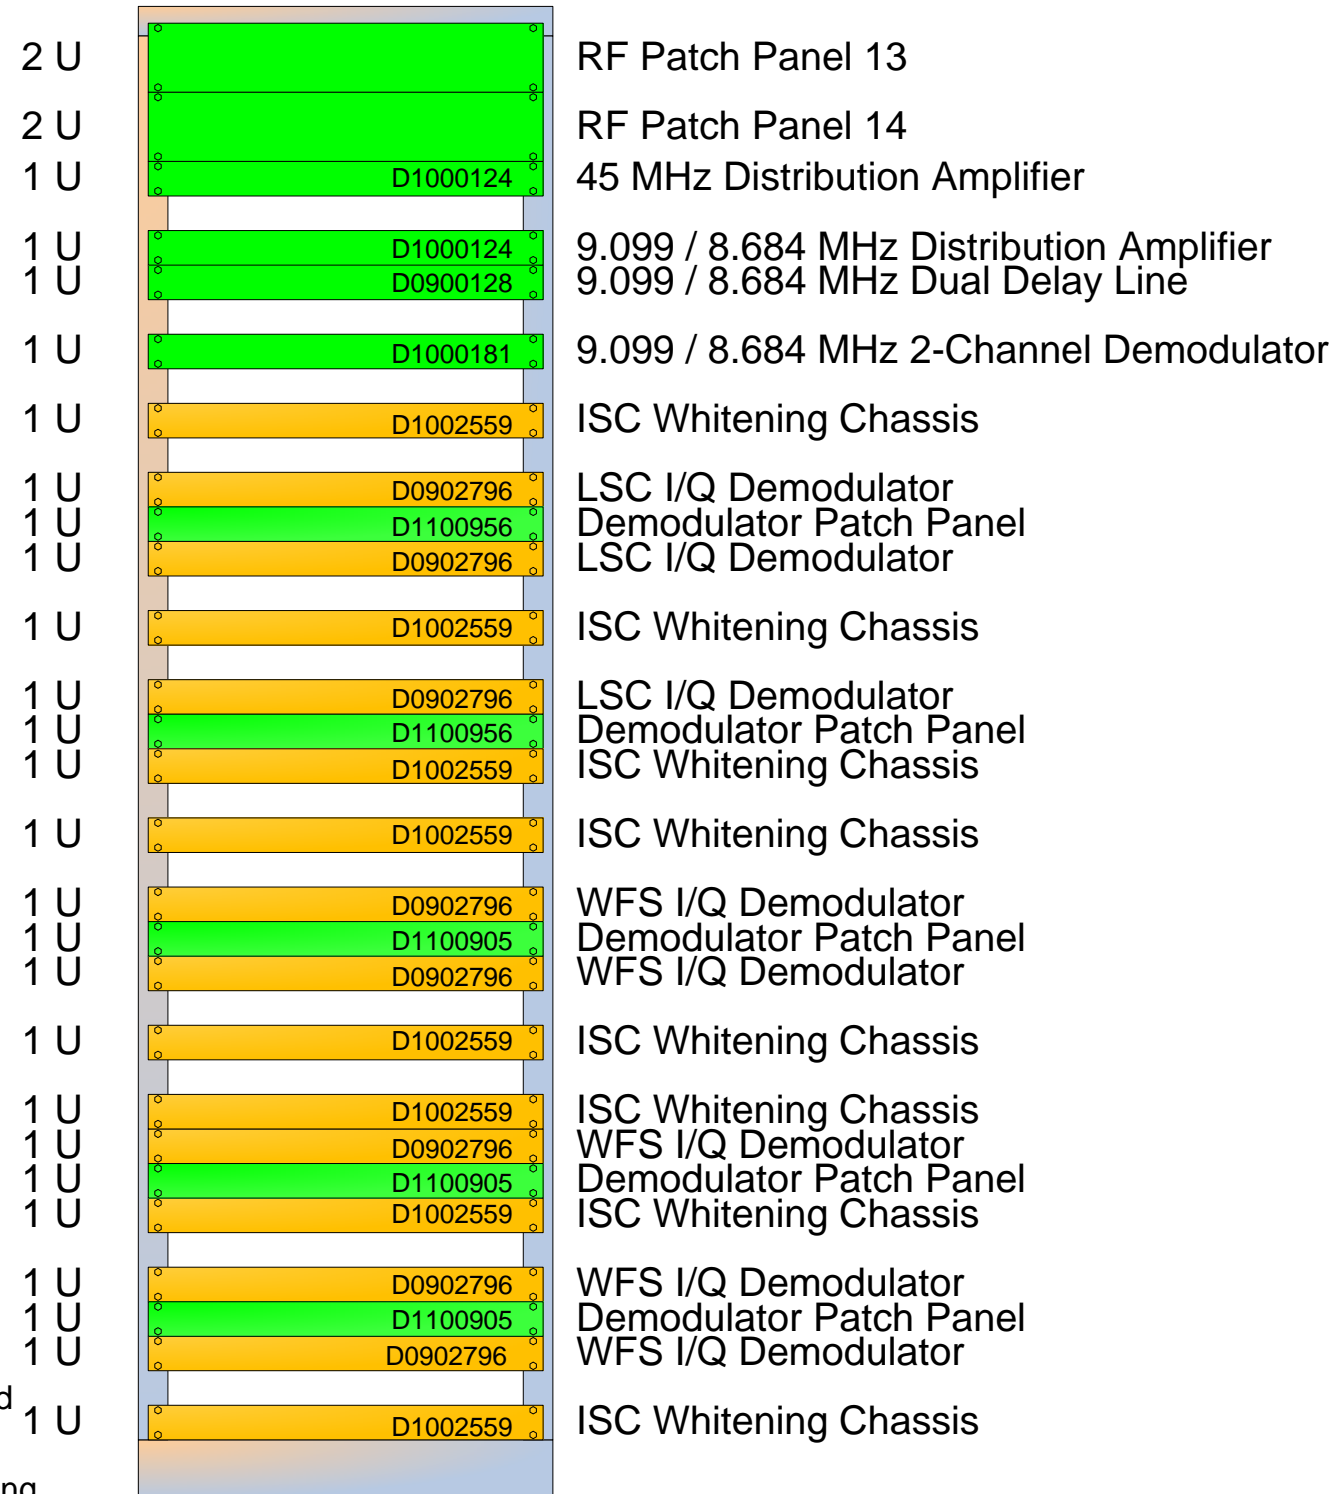

ISC R2

ISC HAM 1 and HAM 3 Rack R2 Layout

41 U

Color Key

- 1 U Installed
- 1 U Ready for installation
- 1 U Built but not fully tested
- 1 U Still being built
- 1 U Not even started building
- 1 U TBD

Status as of 10 November 2011

LIGO-D1001425-v5