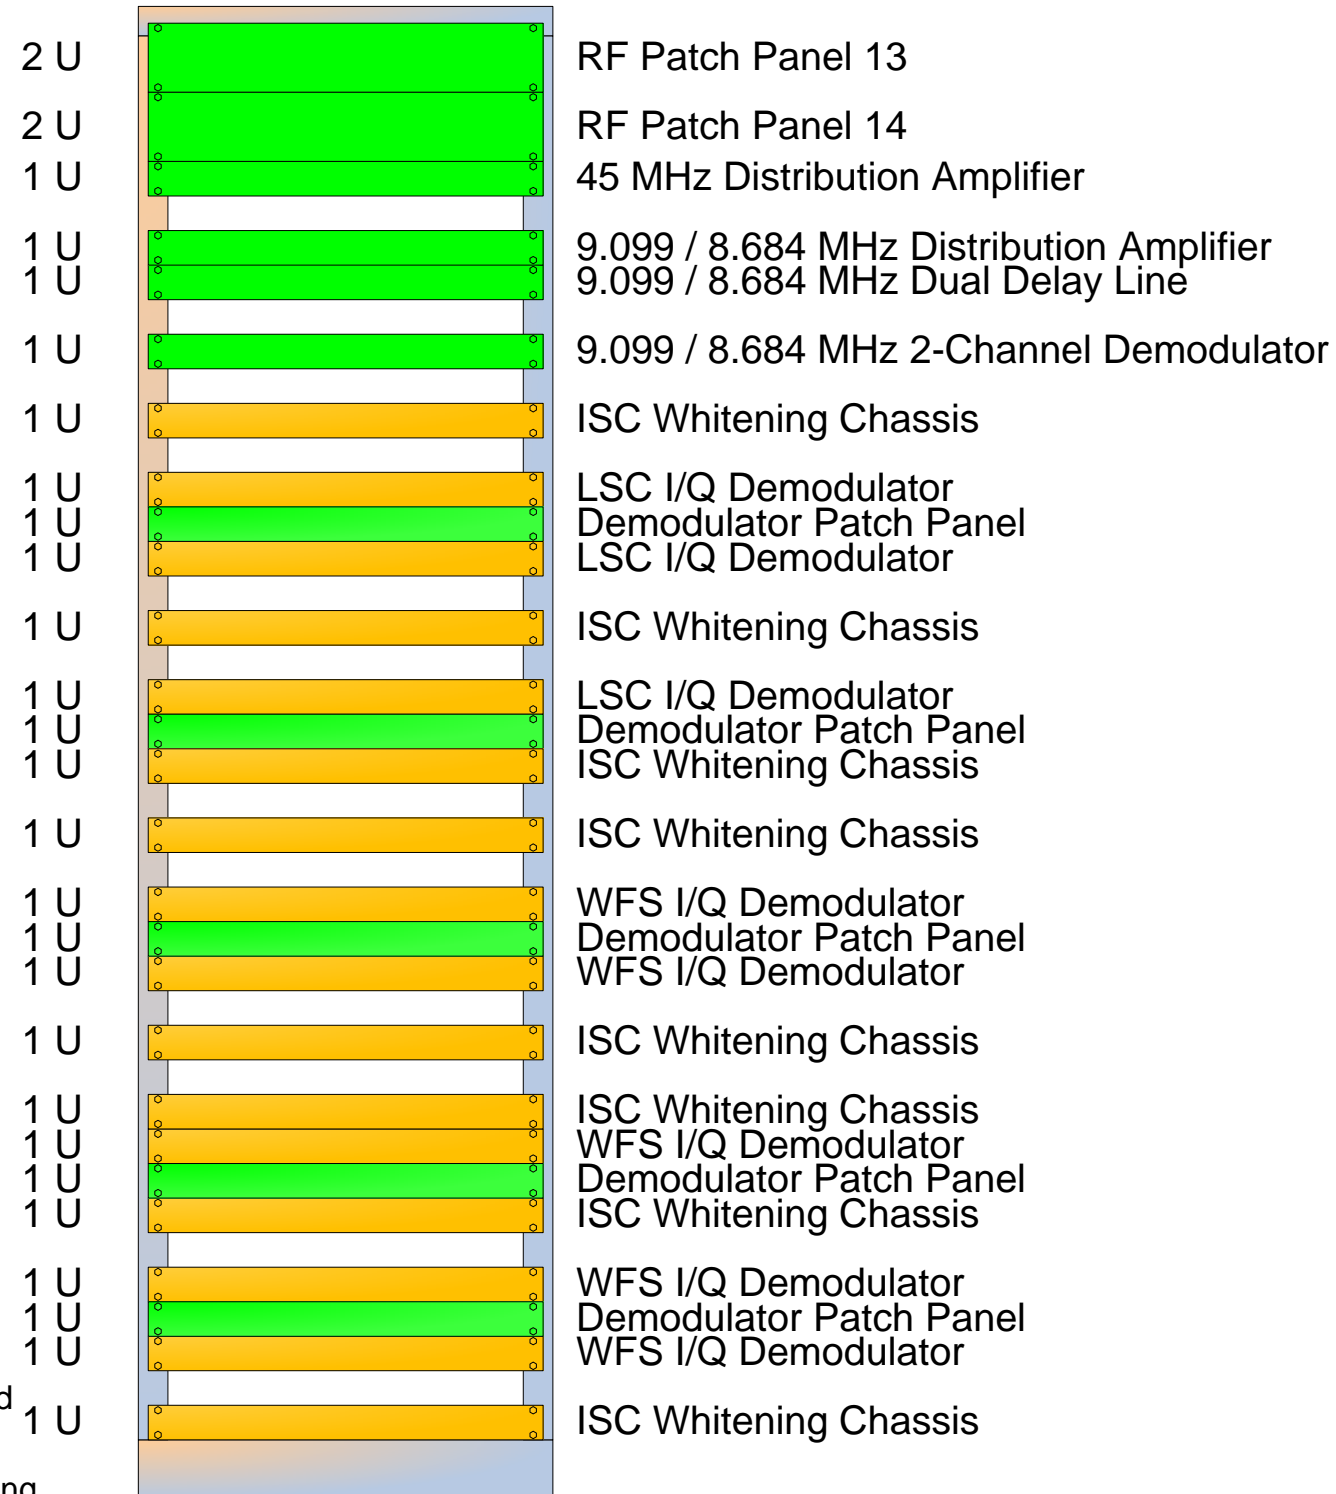

ISC R2

ISC HAM 1 and HAM 3 Rack R2 Layout

41 U

Color Key

- 1 U Installed
- 1 U Ready for installation
- 1 U Built but not fully tested
- 1 U Still being built
- 1 U Not even started building
- 1 U TBD

Status as of 5 October 2011

LIGO-D1001425-v4