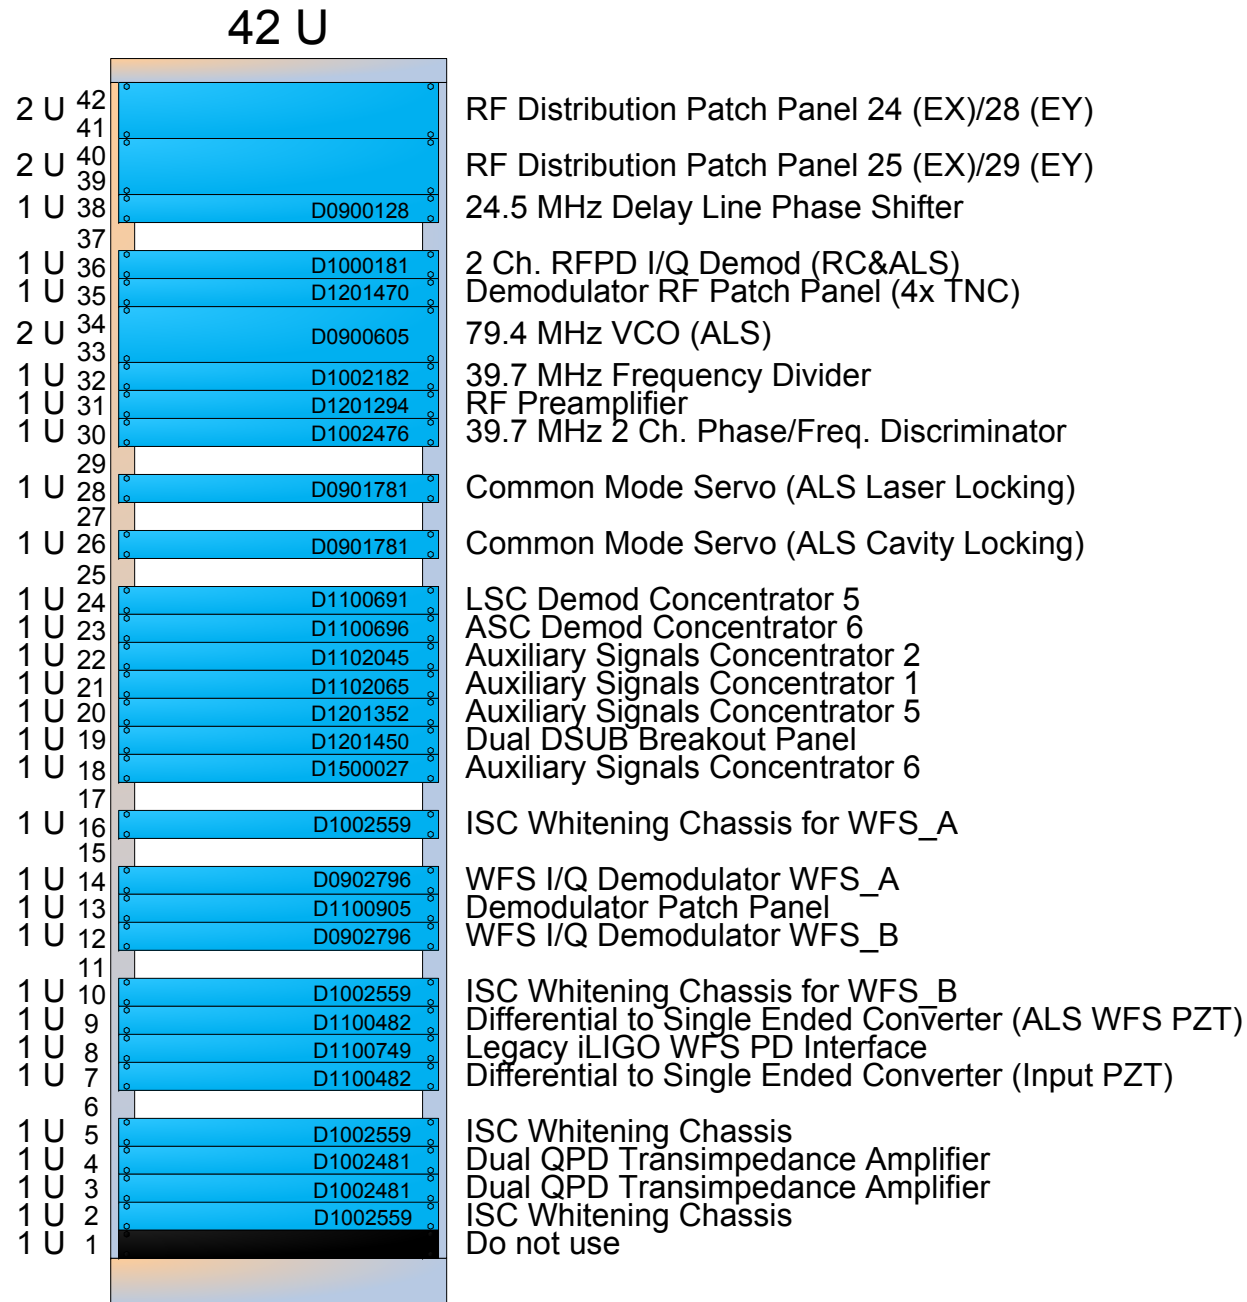

End Station ISC Field Rack Layout

Color Key

- 1 U Installed
- 1 U Ready for installation
- 1 U Built but not fully tested
- 1 U Still being built
- 1 U Not even started building

End Station Field Rack